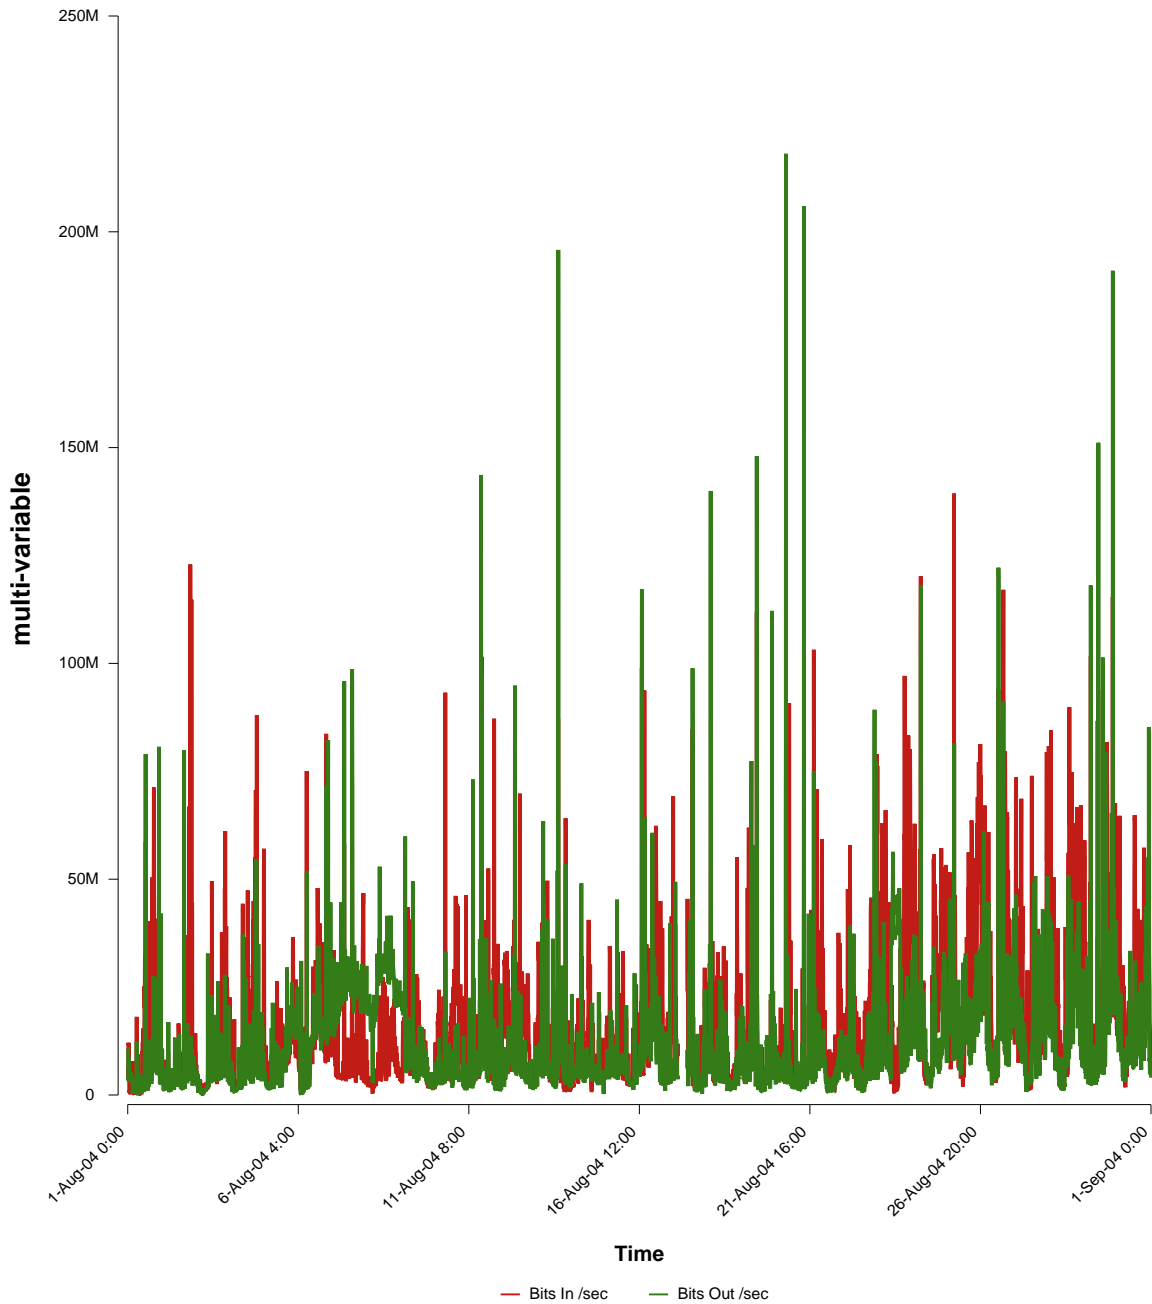

eHealth Trend Report

Divide by Time

SUNET-A-TROLLHATTAN-HTU

From: 2004/08/01 00:00
To: 2004/08/31 23:59

Created: 2004/09/02 06:41:02