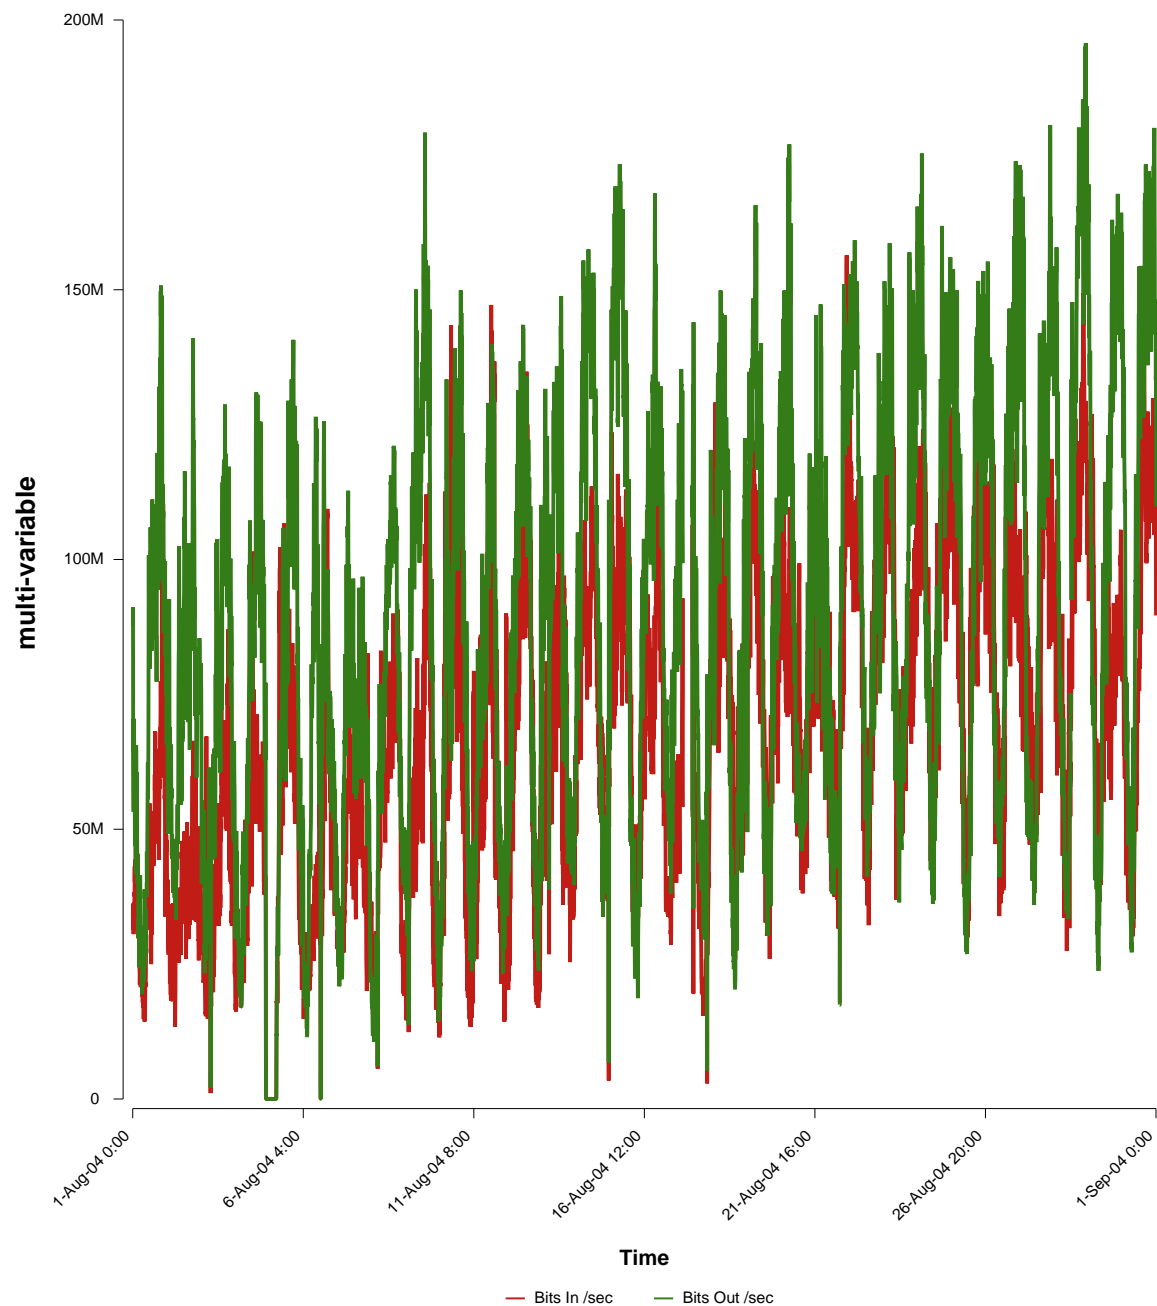

eHealth Trend Report

Divide by Time

SUNET-A-SUNDSVALL-MH

From: 2004/08/01 00:00
To: 2004/08/31 23:59

Created: 2004/09/02 06:31:02