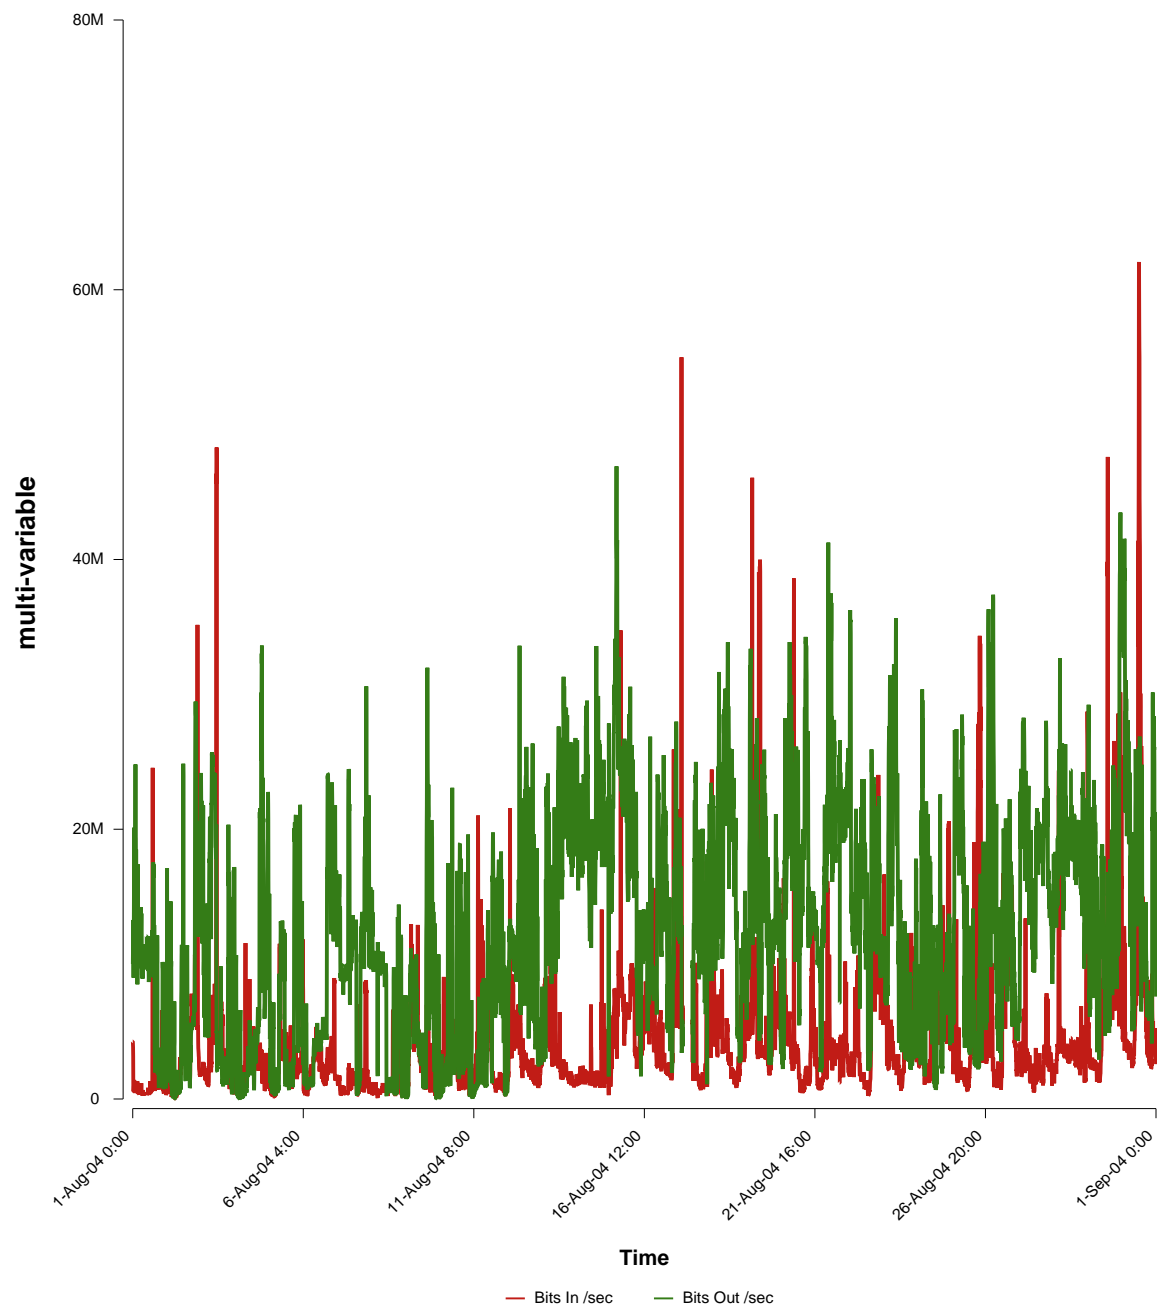

eHealth Trend Report

Divide by Time

SUNET-A-STHLM-SH

From: 2004/08/01 00:00
To: 2004/08/31 23:59

Created: 2004/09/02 06:11:02