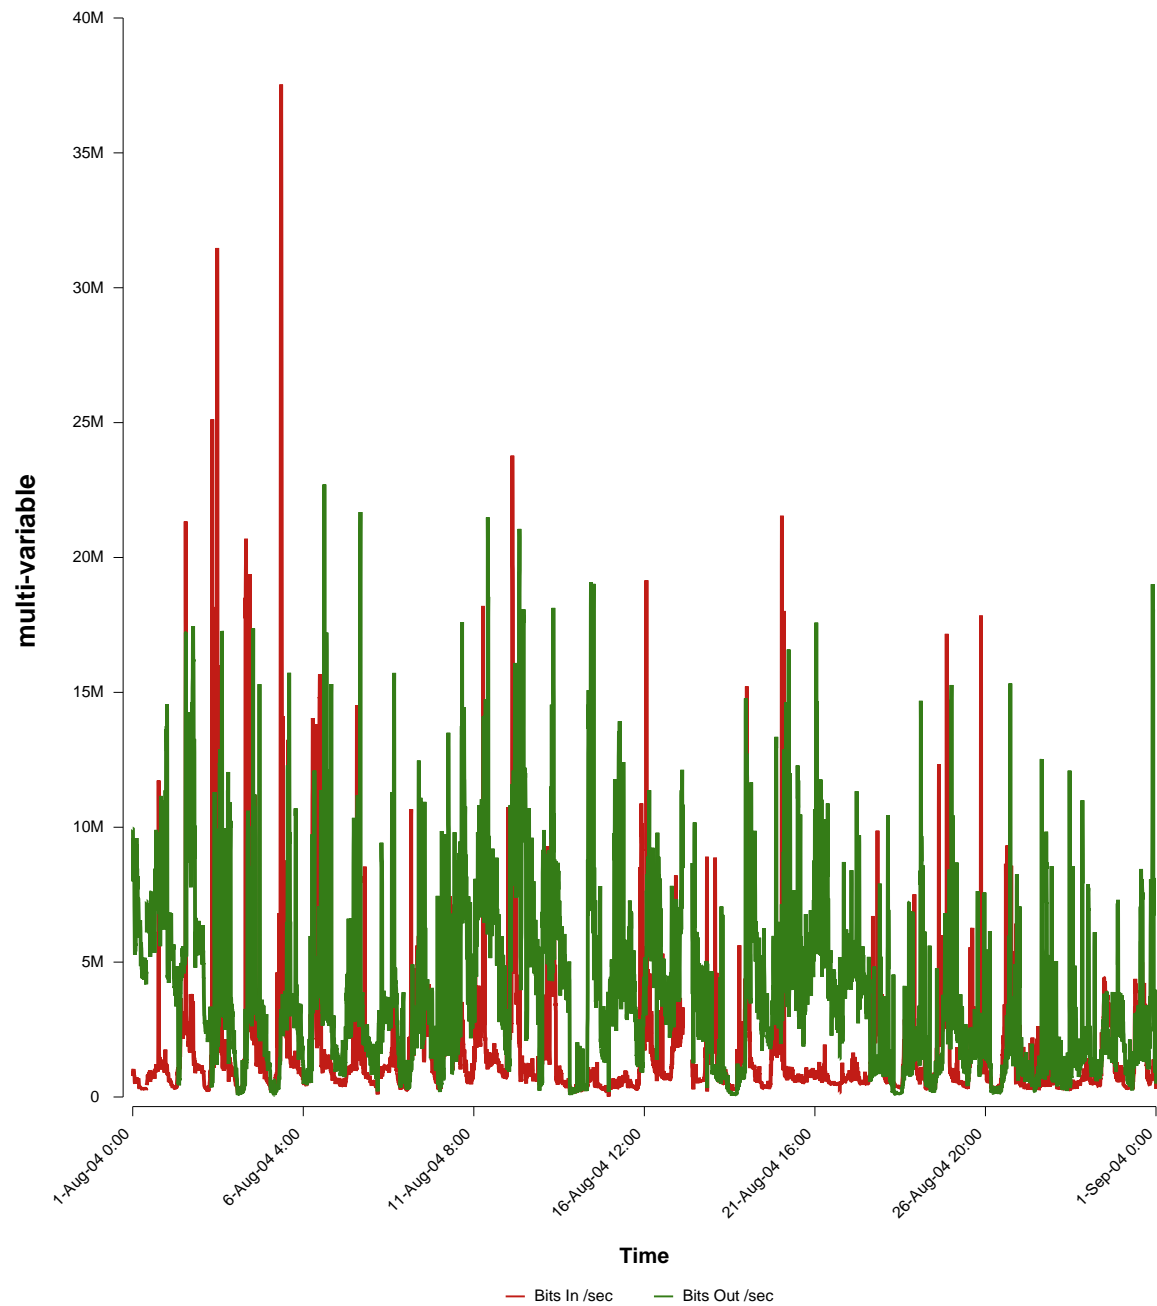

# eHealth Trend Report

Divide by Time

## SUNET-A-STHLM-LHS

From: 2004/08/01 00:00  
To: 2004/08/31 23:59

Created: 2004/09/02 06:03:08