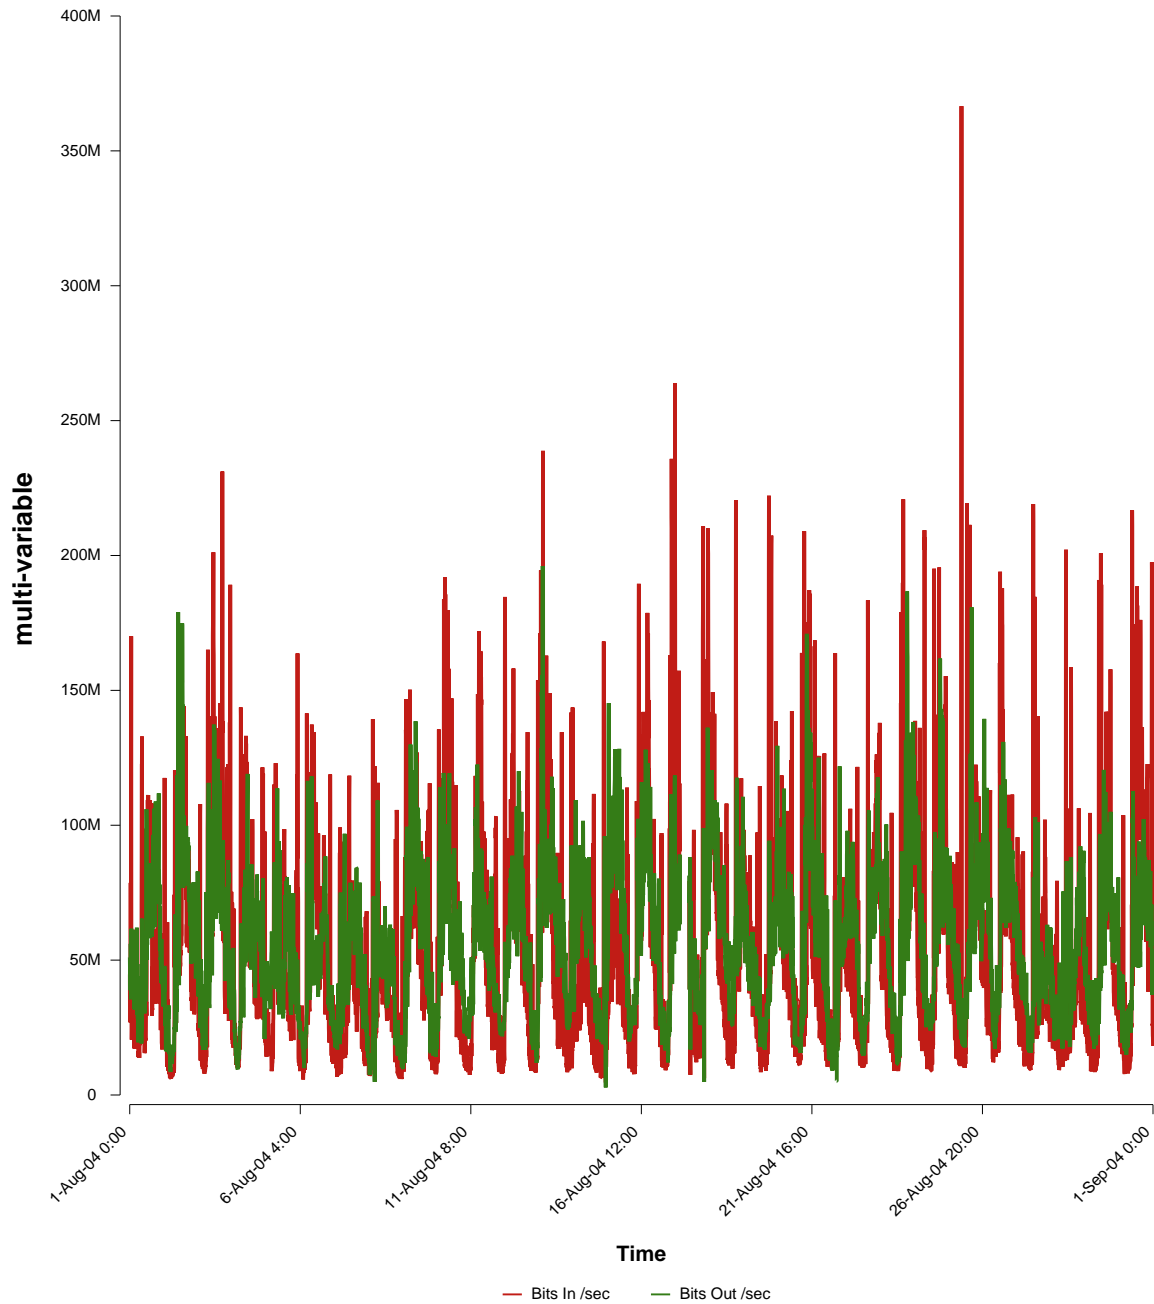

eHealth Trend Report

Divide by Time

SUNET-A-STHLM-KTH

From: 2004/08/01 00:00
To: 2004/08/31 23:59

Created: 2004/09/02 05:51:01