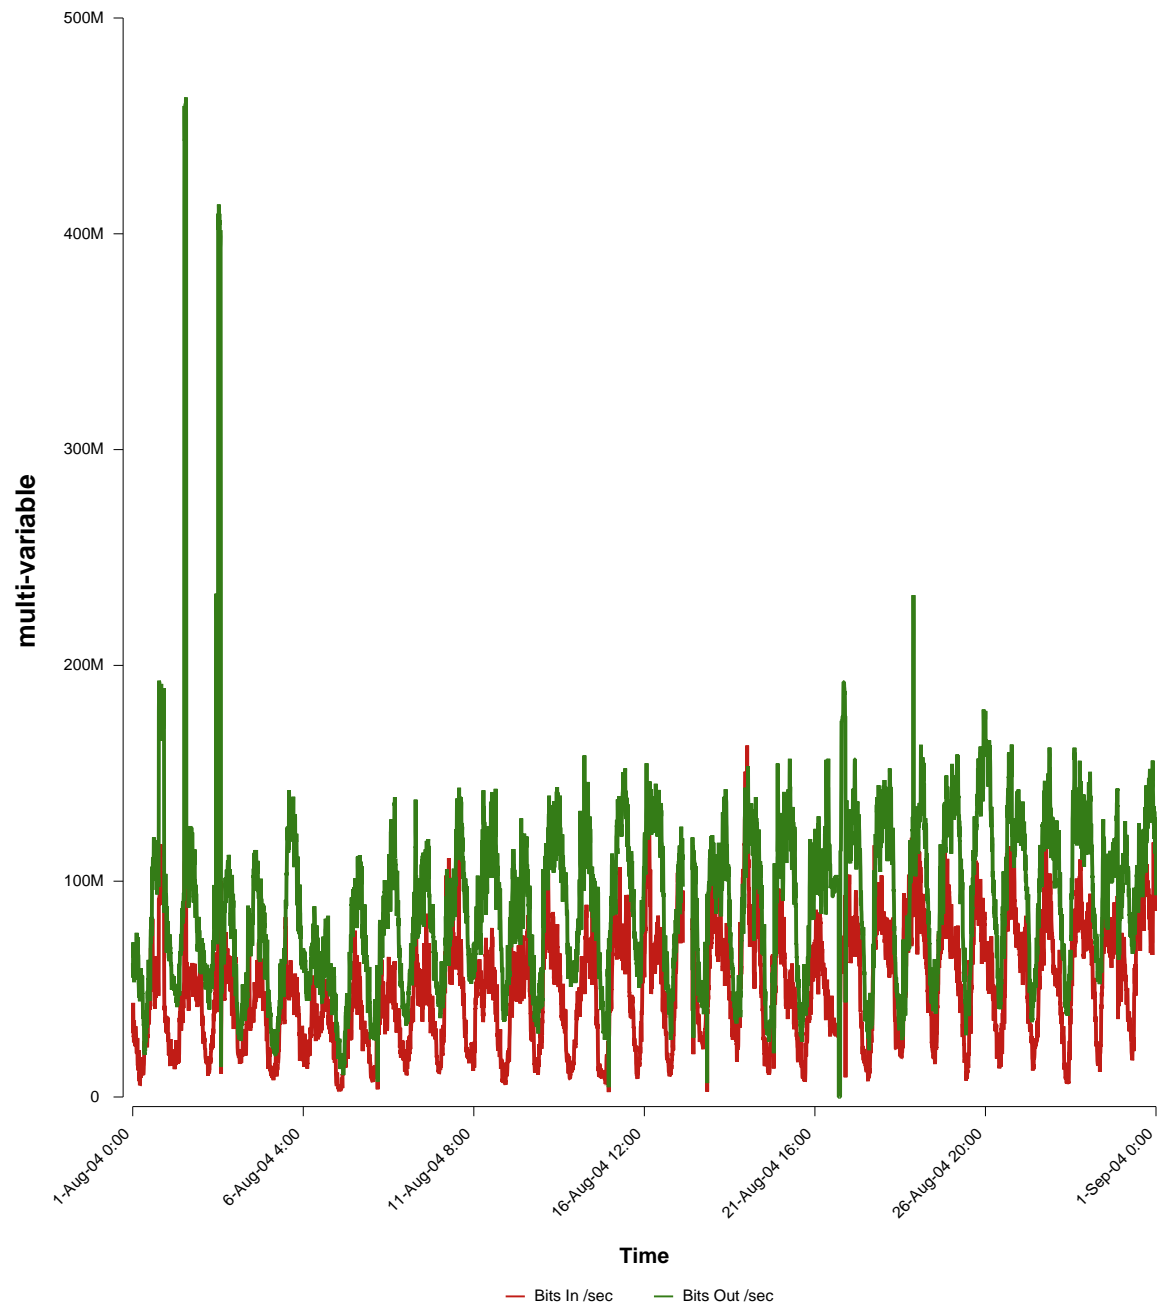

eHealth Trend Report

Divide by Time

SUNET-A-OREBRO-ORU

From: 2004/08/01 00:00
To: 2004/08/31 23:59

Created: 2004/09/02 05:01:02