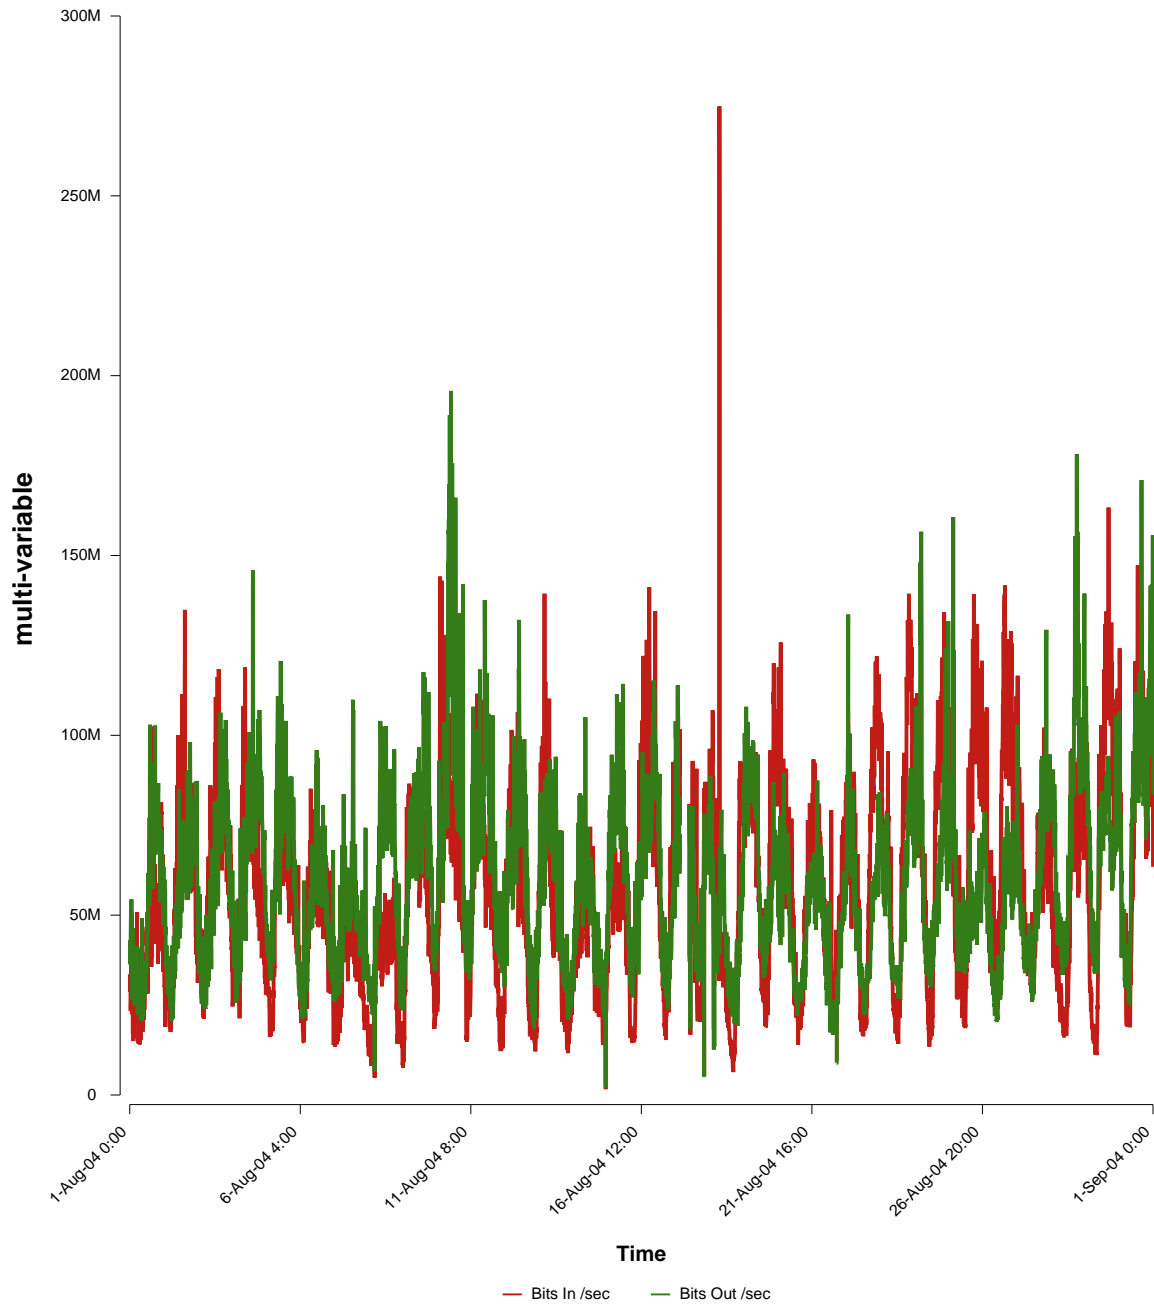

eHealth Trend Report

Divide by Time

SUNET-A-LUND-LU

From: 2004/08/01 00:00
To: 2004/08/31 23:59

Created: 2004/09/02 04:51:02