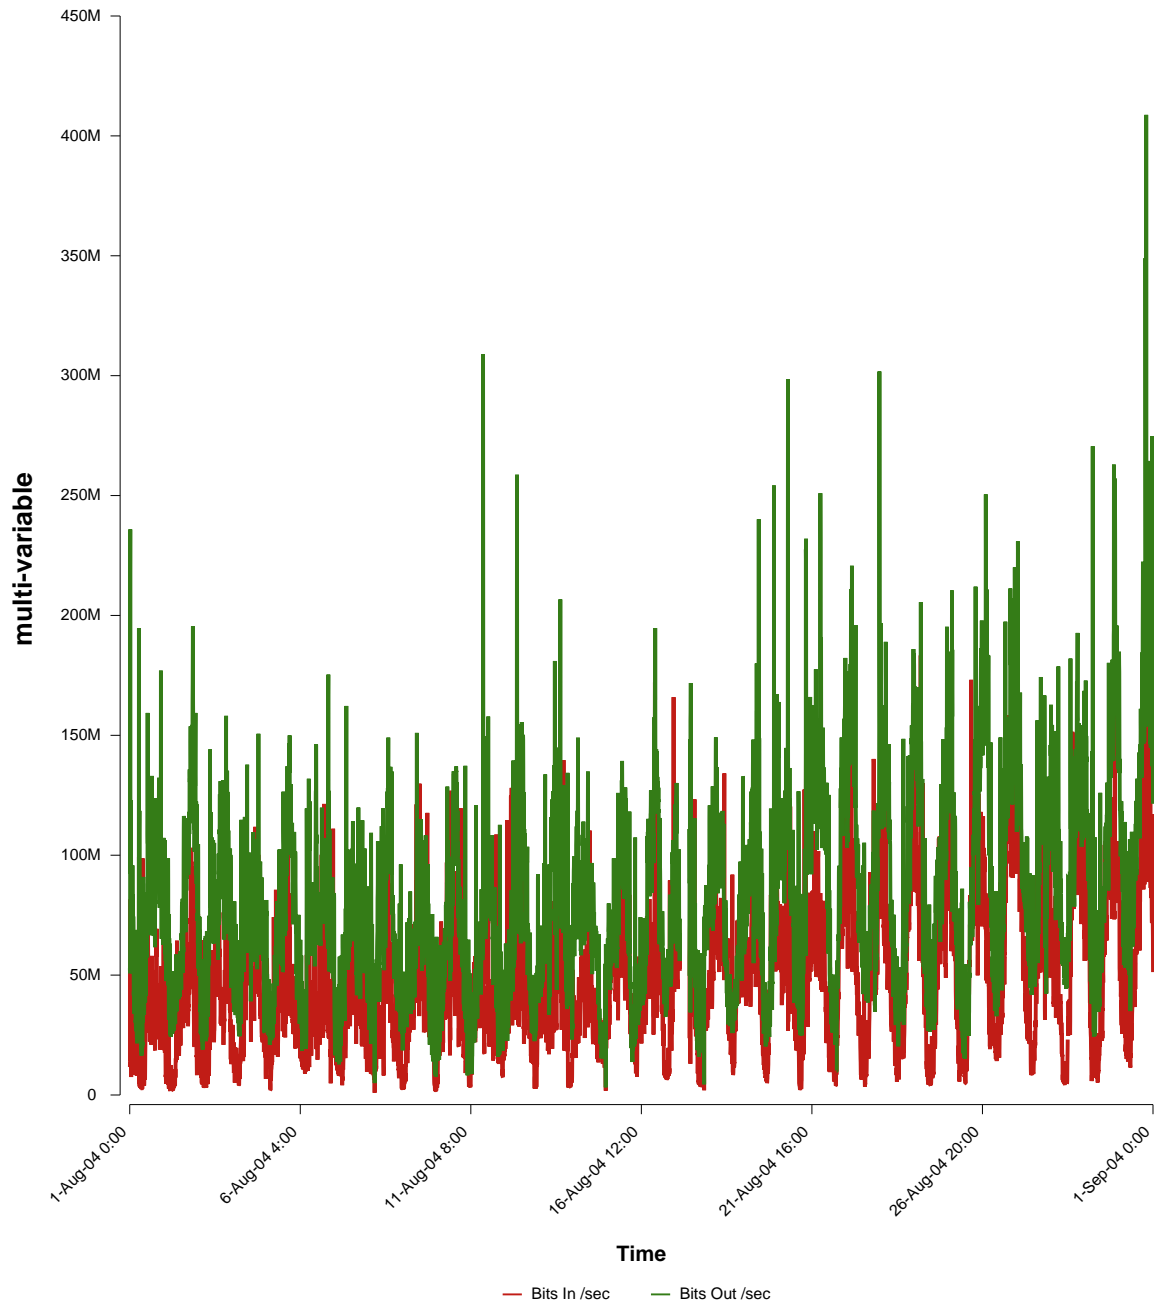

# eHealth Trend Report

Divide by Time

## SUNET-A-KALMAR-HIK

From: 2004/08/01 00:00  
To: 2004/08/31 23:59

Created: 2004/09/02 03:51:03