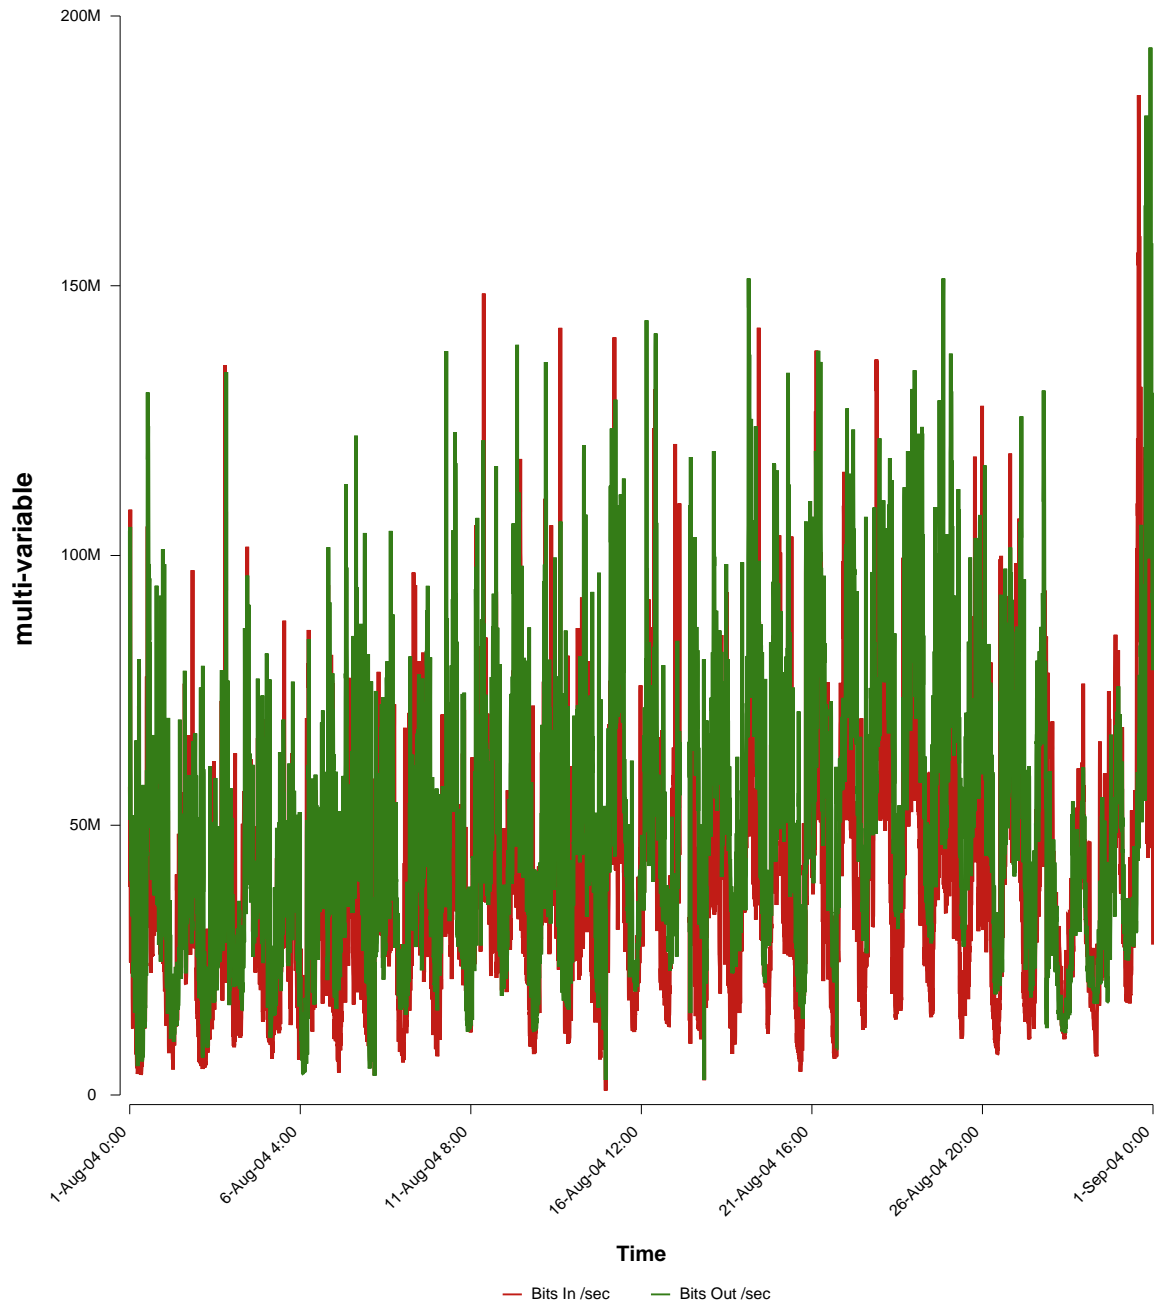

# eHealth Trend Report

Divide by Time

## SUNET-A-JONKOPING-HJ

From: 2004/08/01 00:00  
To: 2004/08/31 23:59

Created: 2004/09/02 03:41:05