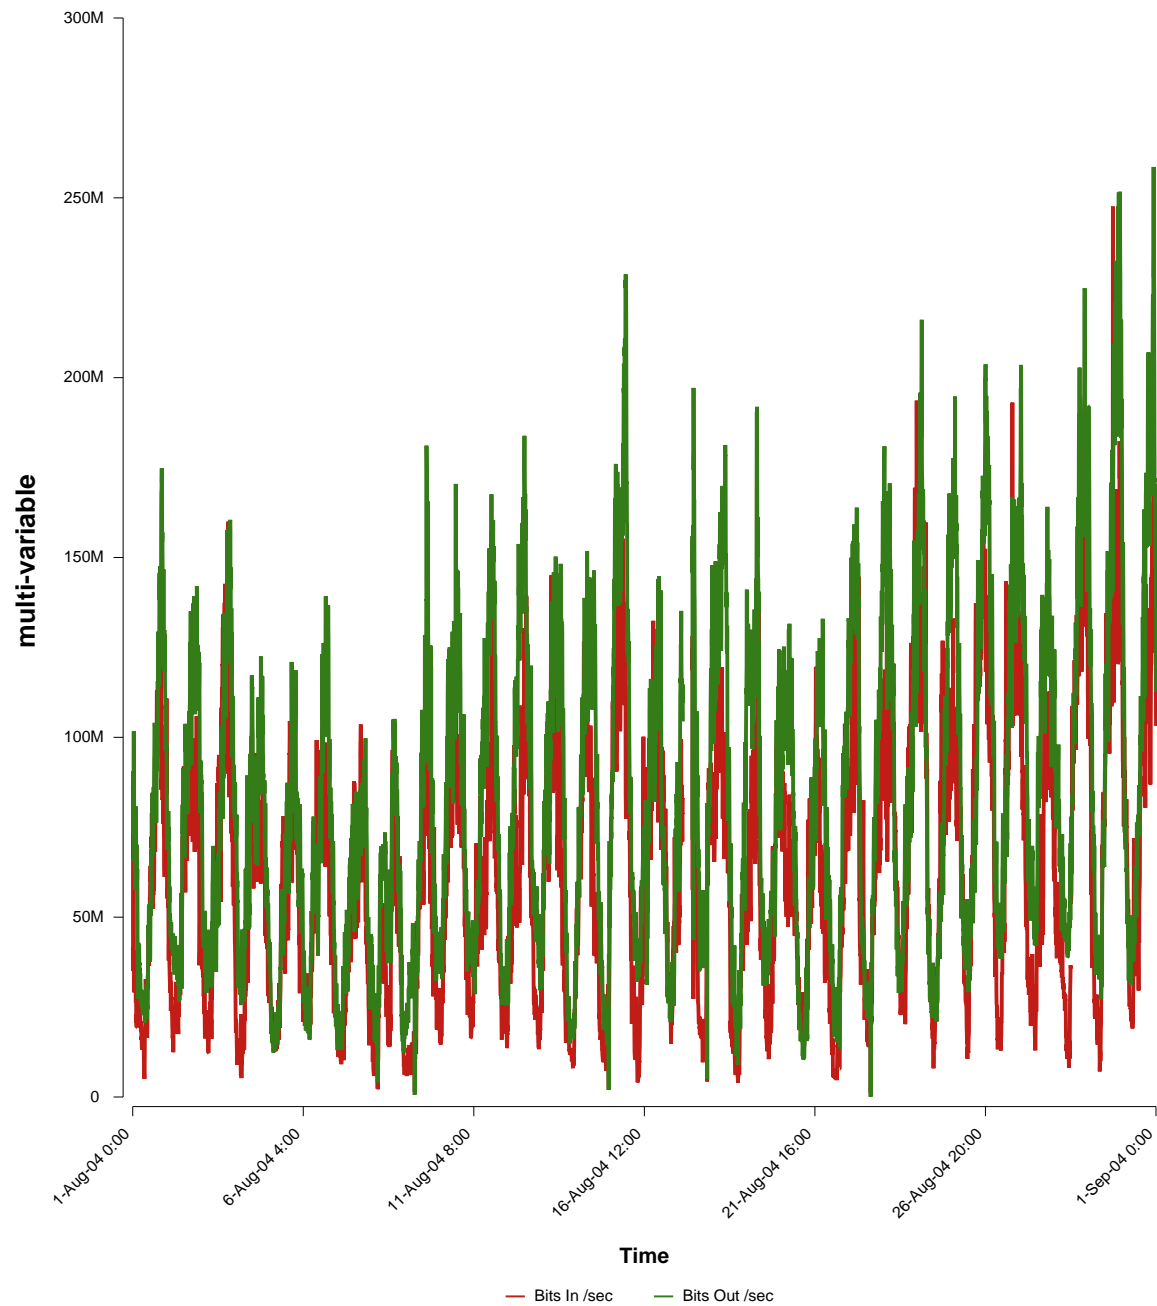

# eHealth Trend Report

Divide by Time

## SUNET-A-HALMSTAD-HH

From: 2004/08/01 00:00  
To: 2004/08/31 23:59

Created: 2004/09/02 03:51:02