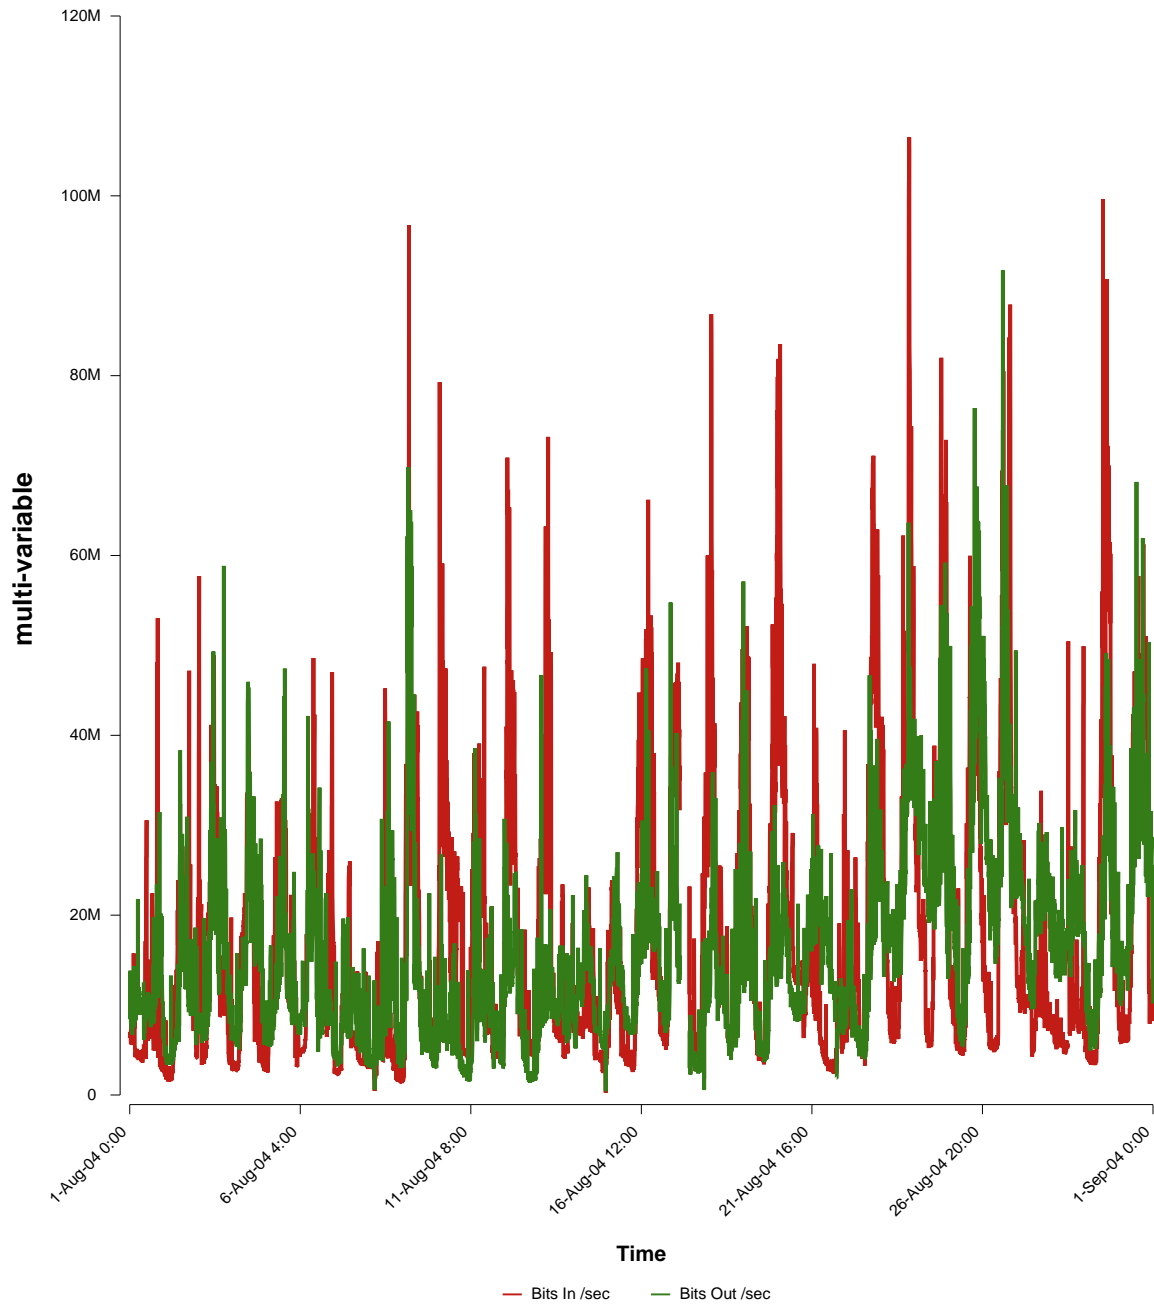

eHealth Trend Report

Divide by Time

SUNET-A-GBG-GU

From: 2004/08/01 00:00
To: 2004/08/31 23:59

Created: 2004/09/02 03:41:02