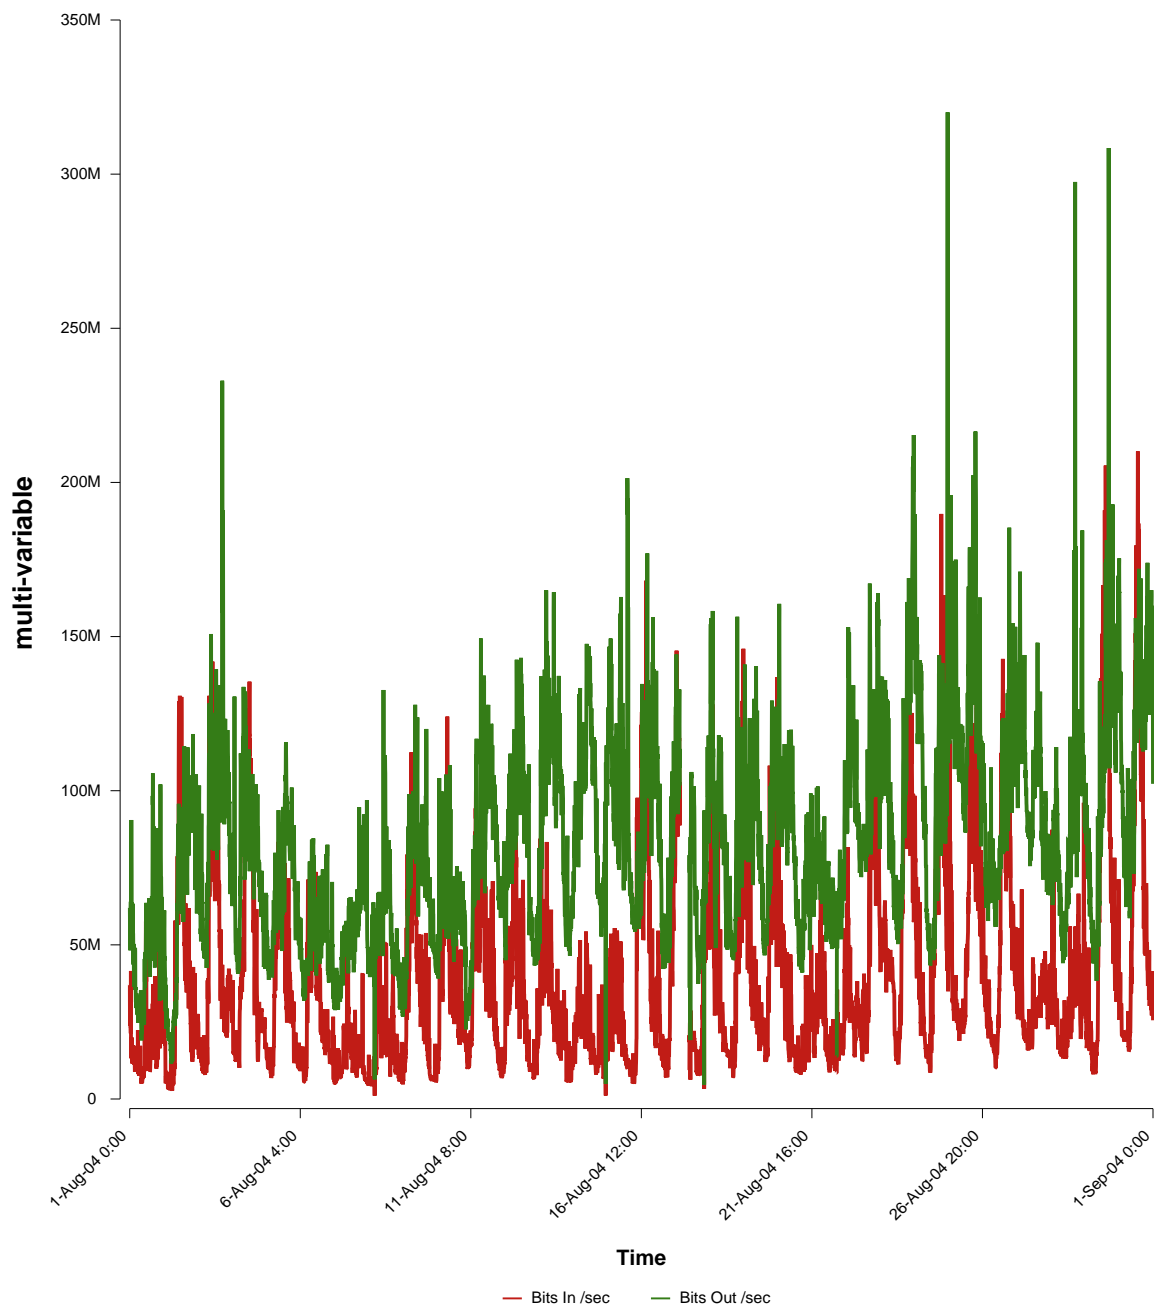

eHealth Trend Report

Divide by Time

SUNET-A-GBG-CHALMERS

From: 2004/08/01 00:00
To: 2004/08/31 23:59

Created: 2004/09/02 03:31:00