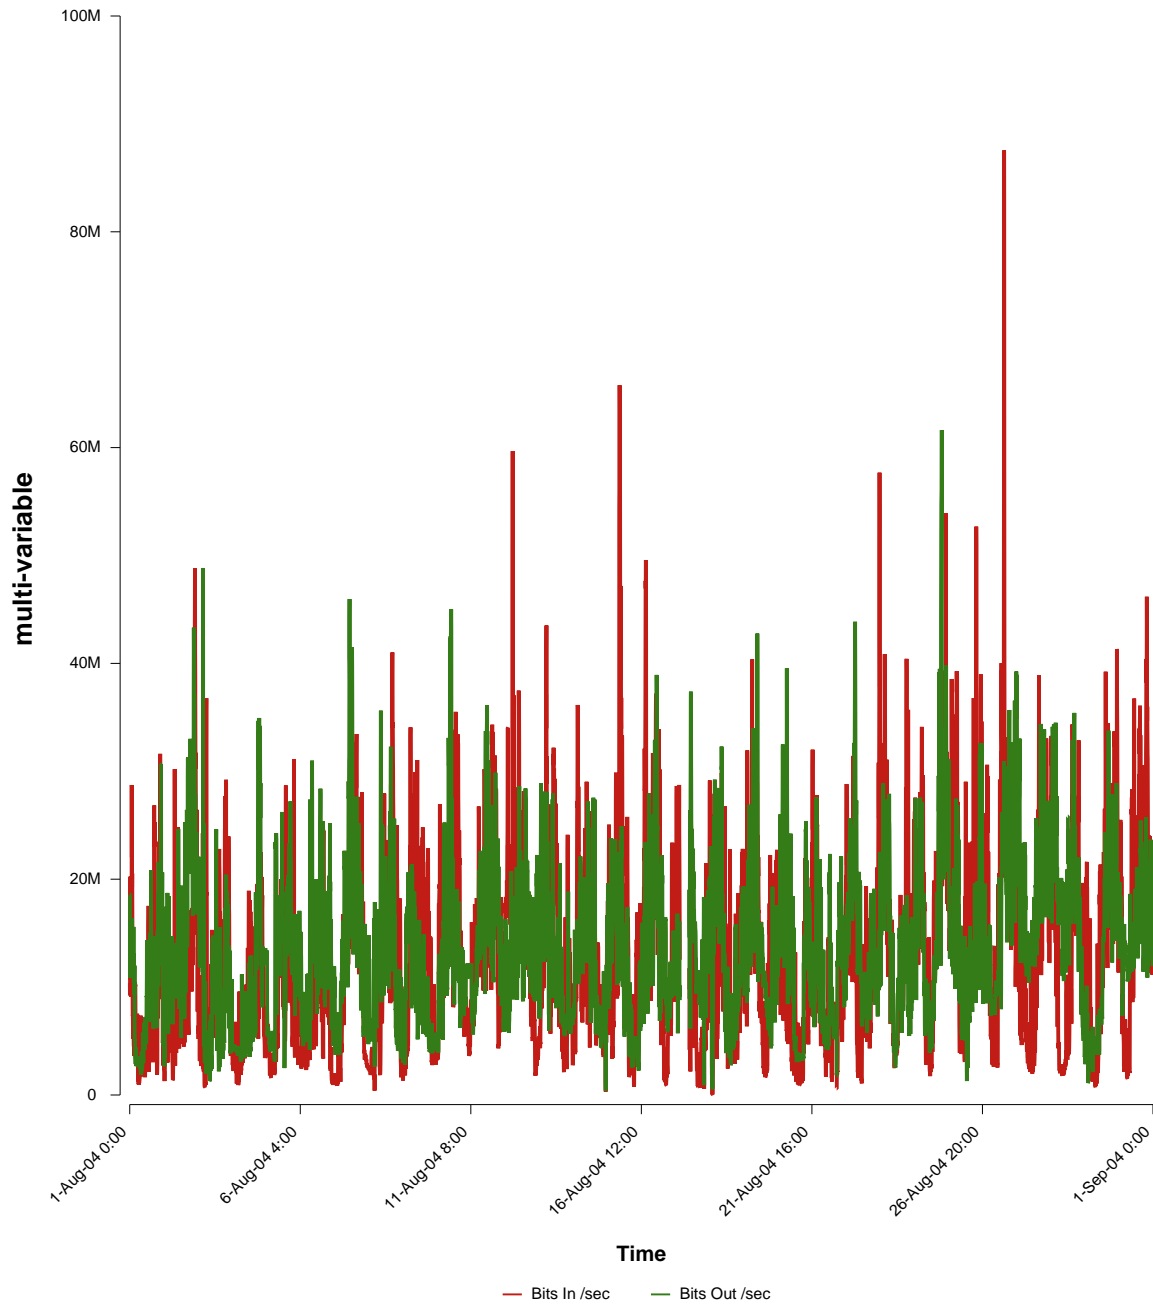

eHealth Trend Report

Divide by Time

SUNET-A-BORAS-HB

From: 2004/08/01 00:00
To: 2004/08/31 23:59

Created: 2004/09/02 03:06:00