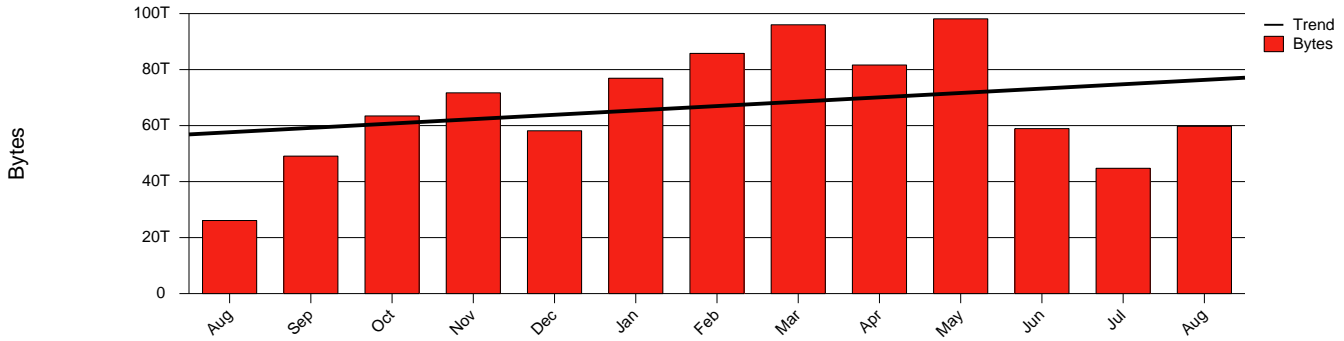

# Växjö, VXU - Monthly Health Report

LAN/WAN

Report for 2004/08/31

Total Network Volume by Month

Total Network Volume by Week

Total Network Volume by Day

Situations to Watch

Rank	Element Name	Variable	Threshold Value	Monthly Average		Days to (from) Threshold
				Actual	Predicted	
1	vxu2-SRP(Out)	Volume (Bandwidth %)	80.000	2.631	4.891	Increasing
2	vxu1-SRP(In)	Volume (Bandwidth %)	80.000	3.246	4.081	Increasing
3	vxu2-SRP(In)	Volume (Bandwidth %)	80.000	0.002	0.003	Increasing
4	vxu1-SRP(Out)	Volume (Bandwidth %)	80.000	1.370	0.920	Decreasing
5	vxu2-SRP(In)	Errors (% Frames)	5.000	0.000	0.344	Decreasing