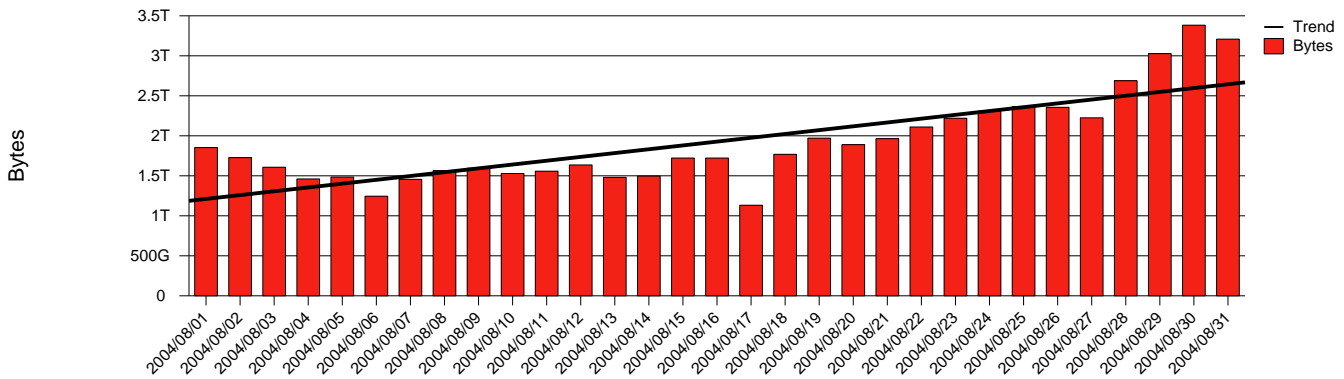

# Växjö, VXU - Monthly Health Report

LAN/WAN

Report for 2004/08/31

Total Network Volume by Month

Total Network Volume by Week

Total Network Volume by Day

Situations to Watch

Rank	Element Name	Variable	Threshold Value	Monthly Average		Days to (from) Threshold
				Actual	Predicted	
1	vxu2-SRP(Out)	Volume (Bandwidth %)	80.000	2.631	4.891	Increasing
2	vxu1-SRP(In)	Volume (Bandwidth %)	80.000	3.246	4.081	Increasing
3	vxu2-SRP(In)	Volume (Bandwidth %)	80.000	0.002	0.003	Increasing
4	vxu1-SRP(Out)	Volume (Bandwidth %)	80.000	1.370	0.920	Decreasing
5	vxu2-SRP(In)	Errors (% Frames)	5.000	0.000	0.344	Decreasing