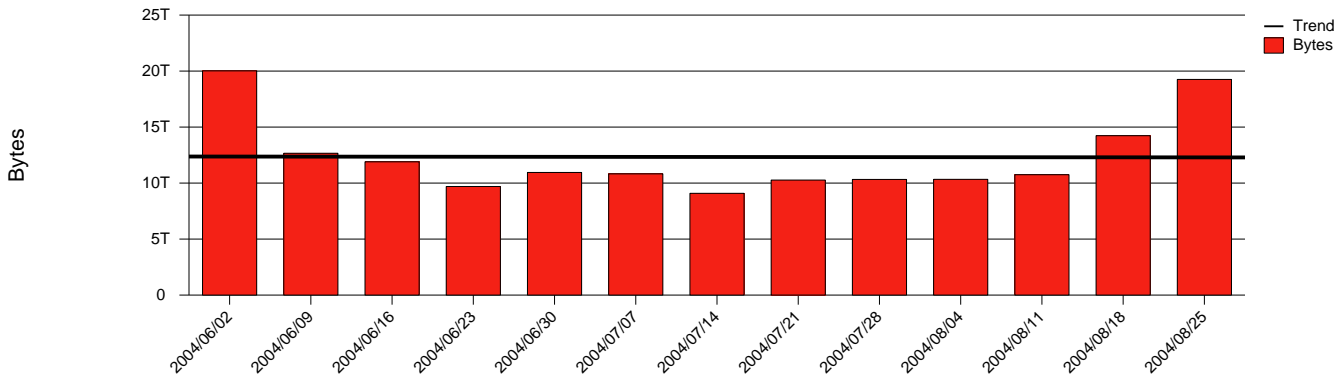

# Växjö, VXU - Monthly Health Report

LAN/WAN

Report for 2004/08/31

Total Network Volume by Month

Total Network Volume by Week

Total Network Volume by Day

Situations to Watch

Rank	Element Name	Variable	Threshold Value	Monthly Average		Days to (from) Threshold
				Actual	Predicted	
1	vxu2-SRP(Out)	Volume (Bandwidth %)	80.000	2.631	4.891	Increasing
2	vxu1-SRP(In)	Volume (Bandwidth %)	80.000	3.246	4.081	Increasing
3	vxu2-SRP(In)	Volume (Bandwidth %)	80.000	0.002	0.003	Increasing
4	vxu1-SRP(Out)	Volume (Bandwidth %)	80.000	1.370	0.920	Decreasing
5	vxu2-SRP(In)	Errors (% Frames)	5.000	0.000	0.344	Decreasing