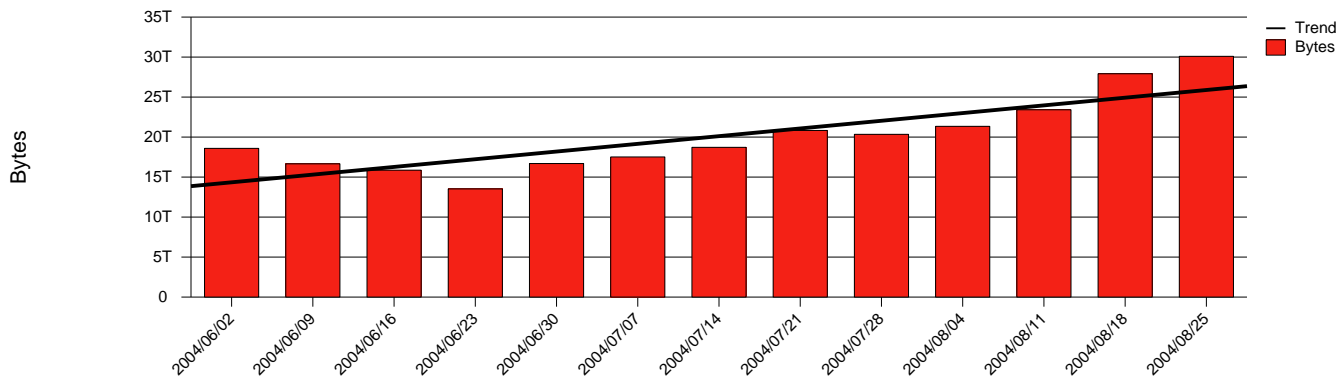

Uppsala, UU - Monthly Health Report

LAN/WAN

Report for 2004/08/31

Total Network Volume by Month

Total Network Volume by Week

Total Network Volume by Day

Situations to Watch

Rank	Element Name	Variable	Threshold Value	Monthly Average		Days to (from) Threshold
				Actual	Predicted	
1	uu1-SRP(Out)	Volume (Bandwidth %)	80.000	8.618	6.933	Increasing
2	uu1-SRP(In)	Volume (Bandwidth %)	80.000	4.951	4.749	Increasing
3	uu2-SRP(Out)	Volume (Bandwidth %)	80.000	0.000	0.048	Increasing
4	uu2-SRP(In)	Volume (Bandwidth %)	80.000	0.003	0.045	Increasing
5	uu1-SRP(In)	Errors (% Frames)	5.000	0.000	0.000	Increasing