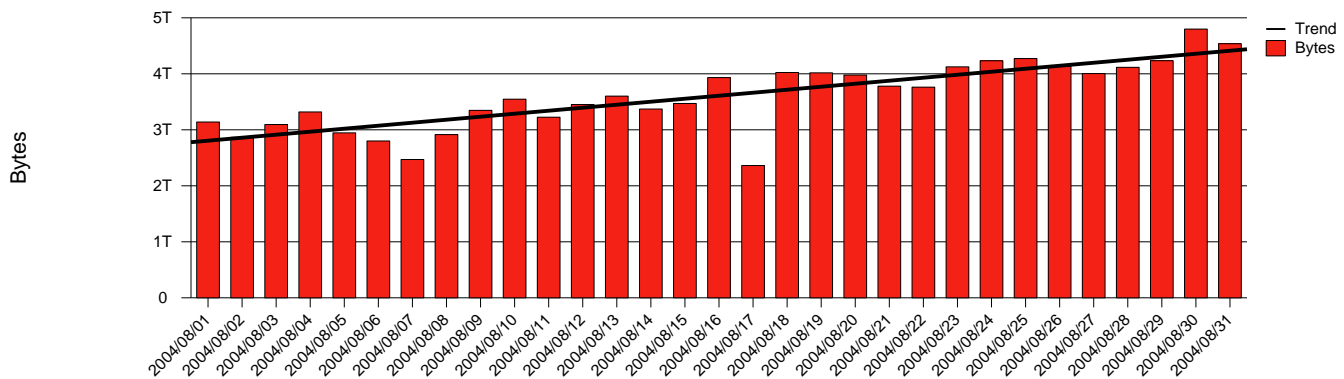

Uppsala, UU - Monthly Health Report

LAN/WAN

Report for 2004/08/31

Total Network Volume by Month

Total Network Volume by Week

Total Network Volume by Day

Situations to Watch

Rank	Element Name	Variable	Threshold Value	Monthly Average		Days to (from) Threshold
				Actual	Predicted	
1	uu1-SRP(Out)	Volume (Bandwidth %)	80.000	8.618	6.933	Increasing
2	uu1-SRP(In)	Volume (Bandwidth %)	80.000	4.951	4.749	Increasing
3	uu2-SRP(Out)	Volume (Bandwidth %)	80.000	0.000	0.048	Increasing
4	uu2-SRP(In)	Volume (Bandwidth %)	80.000	0.003	0.045	Increasing
5	uu1-SRP(In)	Errors (% Frames)	5.000	0.000	0.000	Increasing