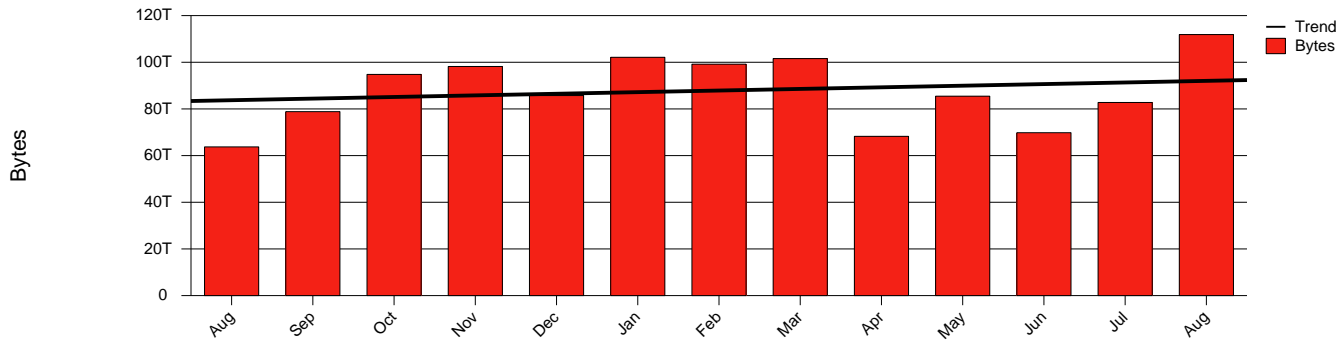

Uppsala, UU - Monthly Health Report

LAN/WAN

Report for 2004/08/31

Total Network Volume by Month

Total Network Volume by Week

Total Network Volume by Day

Situations to Watch

Rank	Element Name	Variable	Threshold Value	Monthly Average		Days to (from) Threshold
				Actual	Predicted	
1	uu1-SRP(Out)	Volume (Bandwidth %)	80.000	8.618	6.933	Increasing
2	uu1-SRP(In)	Volume (Bandwidth %)	80.000	4.951	4.749	Increasing
3	uu2-SRP(Out)	Volume (Bandwidth %)	80.000	0.000	0.048	Increasing
4	uu2-SRP(In)	Volume (Bandwidth %)	80.000	0.003	0.045	Increasing
5	uu1-SRP(In)	Errors (% Frames)	5.000	0.000	0.000	Increasing