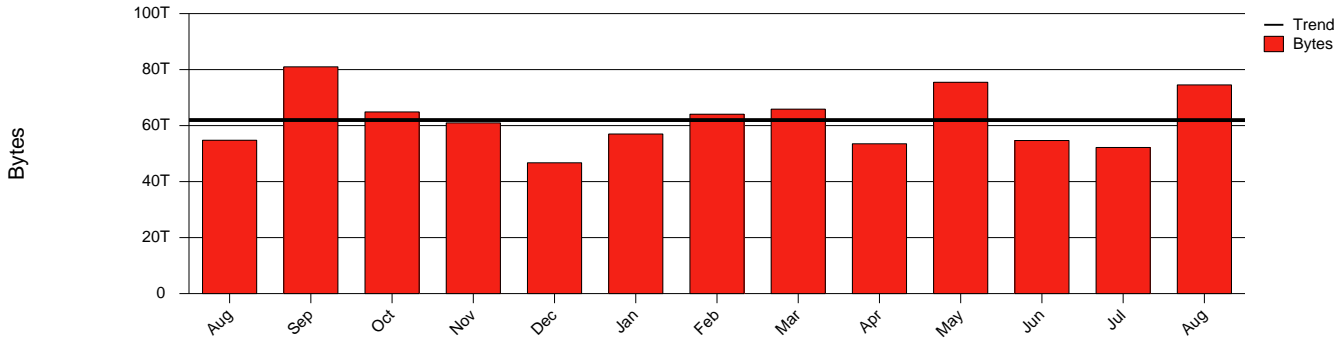

# Umeå, UMU - Monthly Health Report

LAN/WAN

Report for 2004/08/31

Total Network Volume by Month

Total Network Volume by Week

Total Network Volume by Day

Situations to Watch

Rank	Element Name	Variable	Threshold Value	Monthly Average		Days to (from) Threshold
				Actual	Predicted	
1	umu2-SRP(In)	Errors (% Frames)	5.000	0.068	13.198	(758)
2	umu1-SRP(Out)	Volume (Bandwidth %)	80.000	6.324	5.415	Increasing
3	umu1-SRP(In)	Volume (Bandwidth %)	80.000	2.716	2.530	Increasing
4	umu1-SRP(In)	Errors (% Frames)	5.000	0.000	0.000	Increasing
5	umu2-SRP(In)	Volume (Bandwidth %)	80.000	0.002	0.003	Decreasing
6	umu2-SRP(Out)	Volume (Bandwidth %)	80.000	0.000	0.000	Decreasing