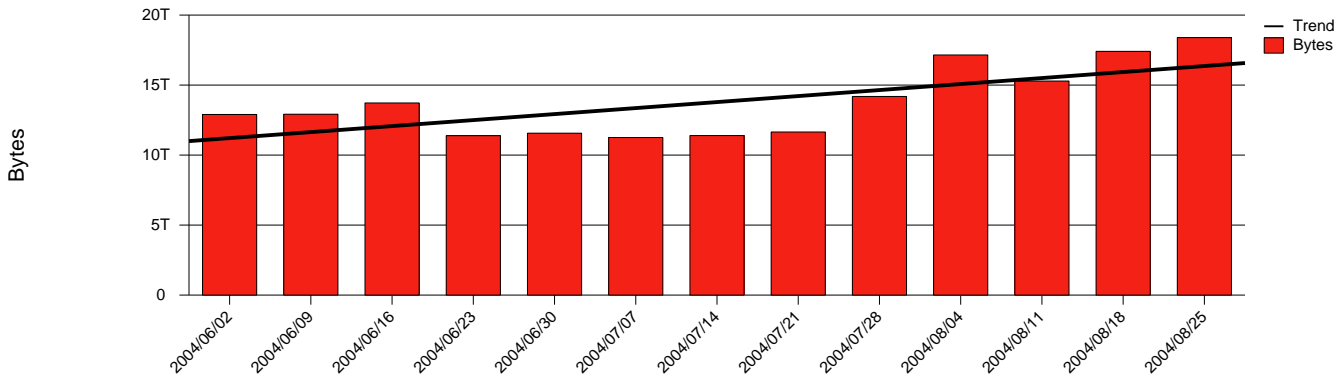

# Umeå, UMU - Monthly Health Report

LAN/WAN

Report for 2004/08/31

Total Network Volume by Month

Total Network Volume by Week

Total Network Volume by Day

Situations to Watch

Rank	Element Name	Variable	Threshold Value	Monthly Average		Days to (from) Threshold
				Actual	Predicted	
1	umu2-SRP(In)	Errors (% Frames)	5.000	0.068	13.198	(758)
2	umu1-SRP(Out)	Volume (Bandwidth %)	80.000	6.324	5.415	Increasing
3	umu1-SRP(In)	Volume (Bandwidth %)	80.000	2.716	2.530	Increasing
4	umu1-SRP(In)	Errors (% Frames)	5.000	0.000	0.000	Increasing
5	umu2-SRP(In)	Volume (Bandwidth %)	80.000	0.002	0.003	Decreasing
6	umu2-SRP(Out)	Volume (Bandwidth %)	80.000	0.000	0.000	Decreasing