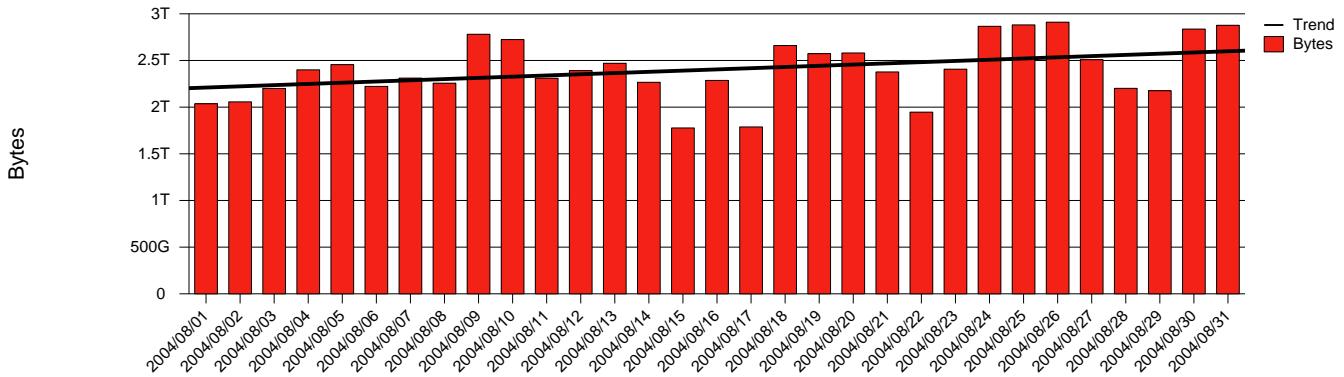

# Umeå, UMU - Monthly Health Report

LAN/WAN

Report for 2004/08/31

Total Network Volume by Month

Total Network Volume by Week

Total Network Volume by Day

Situations to Watch

Rank	Element Name	Variable	Threshold Value	Monthly Average		Days to (from) Threshold
				Actual	Predicted	
1	umu2-SRP(In)	Errors (% Frames)	5.000	0.068	13.198	(758)
2	umu1-SRP(Out)	Volume (Bandwidth %)	80.000	6.324	5.415	Increasing
3	umu1-SRP(In)	Volume (Bandwidth %)	80.000	2.716	2.530	Increasing
4	umu1-SRP(In)	Errors (% Frames)	5.000	0.000	0.000	Increasing
5	umu2-SRP(In)	Volume (Bandwidth %)	80.000	0.002	0.003	Decreasing
6	umu2-SRP(Out)	Volume (Bandwidth %)	80.000	0.000	0.000	Decreasing