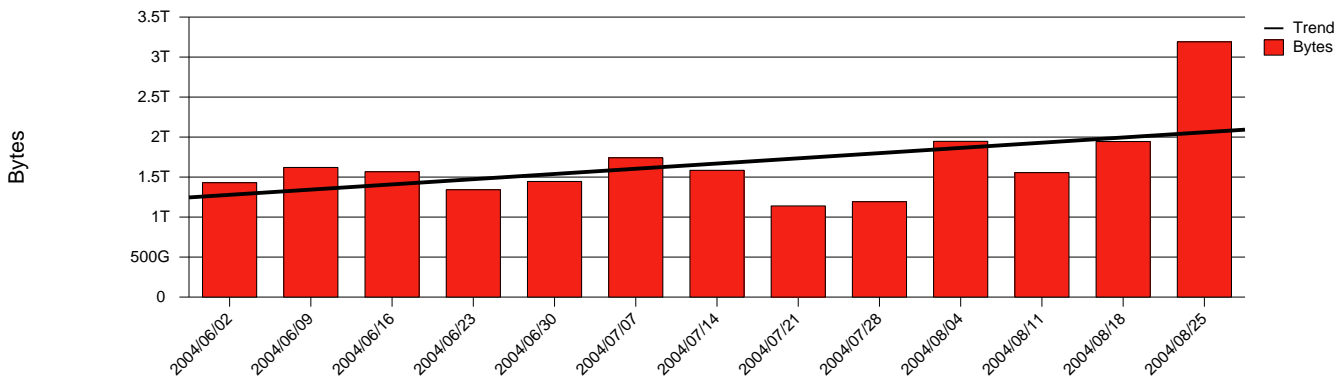

Trollhättan, HTU - Monthly Health Report

LAN/WAN

Report for 2004/08/31

Total Network Volume by Month

Total Network Volume by Week

Total Network Volume by Day

Situations to Watch

Rank	Element Name	Variable	Threshold Value	Monthly Average		Days to (from) Threshold
				Actual	Predicted	
1	htu2-SRP(Out)	Volume (Bandwidth %)	80.000	0.313	0.271	Increasing
2	htu1-SRP(In)	Volume (Bandwidth %)	80.000	0.646	0.727	Increasing
3	htu1-SRP(Out)	Volume (Bandwidth %)	80.000	0.153	0.227	Increasing
4	htu1-SRP(In)	Errors (% Frames)	5.000	0.001	0.000	Increasing
5	htu2-SRP(In)	Volume (Bandwidth %)	80.000	0.000	0.000	Decreasing
6	htu2-SRP(In)	Errors (% Frames)	5.000	0.396	0.000	Decreasing