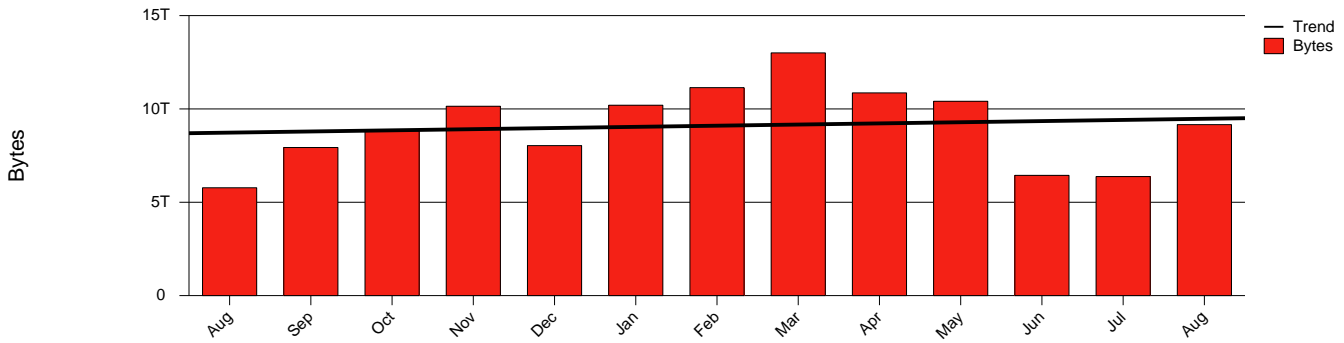

Trollhättan, HTU - Monthly Health Report

LAN/WAN

Report for 2004/08/31

Total Network Volume by Month

Total Network Volume by Week

Total Network Volume by Day

Situations to Watch

Rank	Element Name	Variable	Threshold Value	Monthly Average		Days to (from) Threshold
				Actual	Predicted	
1	htu2-SRP(Out)	Volume (Bandwidth %)	80.000	0.313	0.271	Increasing
2	htu1-SRP(In)	Volume (Bandwidth %)	80.000	0.646	0.727	Increasing
3	htu1-SRP(Out)	Volume (Bandwidth %)	80.000	0.153	0.227	Increasing
4	htu1-SRP(In)	Errors (% Frames)	5.000	0.001	0.000	Increasing
5	htu2-SRP(In)	Volume (Bandwidth %)	80.000	0.000	0.000	Decreasing
6	htu2-SRP(In)	Errors (% Frames)	5.000	0.396	0.000	Decreasing