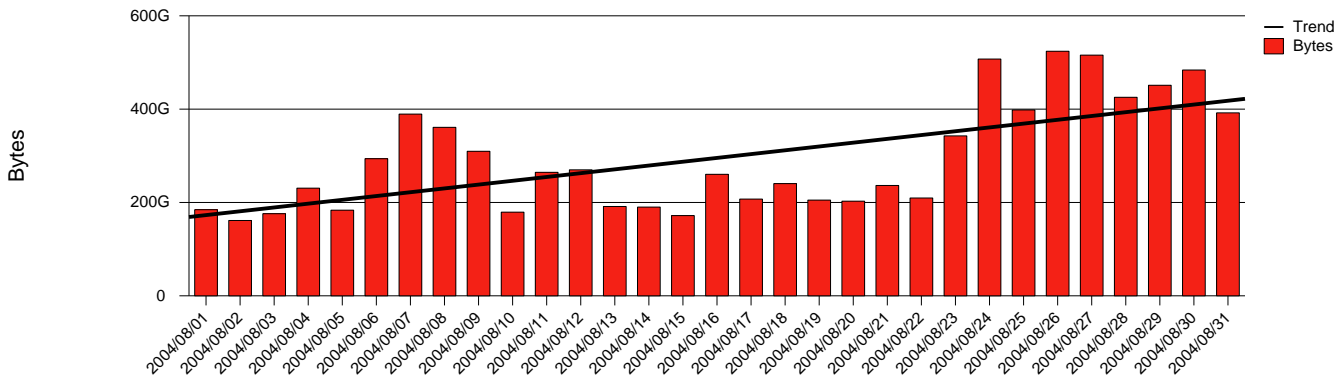

Trollhättan, HTU - Monthly Health Report

LAN/WAN

Report for 2004/08/31

Total Network Volume by Month

Total Network Volume by Week

Total Network Volume by Day

Situations to Watch

Rank	Element Name	Variable	Threshold Value	Monthly Average		Days to (from) Threshold
				Actual	Predicted	
1	htu2-SRP(Out)	Volume (Bandwidth %)	80.000	0.313	0.271	Increasing
2	htu1-SRP(In)	Volume (Bandwidth %)	80.000	0.646	0.727	Increasing
3	htu1-SRP(Out)	Volume (Bandwidth %)	80.000	0.153	0.227	Increasing
4	htu1-SRP(In)	Errors (% Frames)	5.000	0.001	0.000	Increasing
5	htu2-SRP(In)	Volume (Bandwidth %)	80.000	0.000	0.000	Decreasing
6	htu2-SRP(In)	Errors (% Frames)	5.000	0.396	0.000	Decreasing