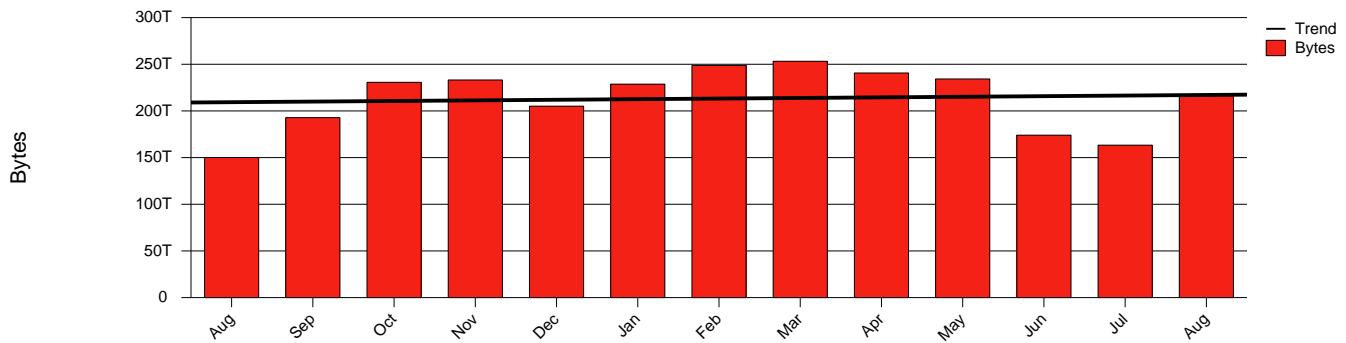

Luleå, LTU - Monthly Health Report

LAN/WAN

Report for 2004/08/31

Total Network Volume by Month

Total Network Volume by Week

Total Network Volume by Day

Situations to Watch

Rank	Element Name	Variable	Threshold Value	Monthly Average		Days to (from) Threshold
				Actual	Predicted	
1	ltu1-SRP(In)	Volume (Bandwidth %)	80.000	10.498	11.249	Increasing
2	ltu1-SRP(Out)	Volume (Bandwidth %)	80.000	15.376	15.945	Increasing
3	ltu2-SRP(Out)	Volume (Bandwidth %)	80.000	0.224	0.282	Increasing
4	ltu2-SRP(In)	Volume (Bandwidth %)	80.000	0.251	0.589	Increasing
5	ltu1-SRP(In)	Errors (% Frames)	5.000	0.000	0.000	Increasing
6	ltu2-SRP(In)	Errors (% Frames)	5.000	0.000	0.000	Decreasing