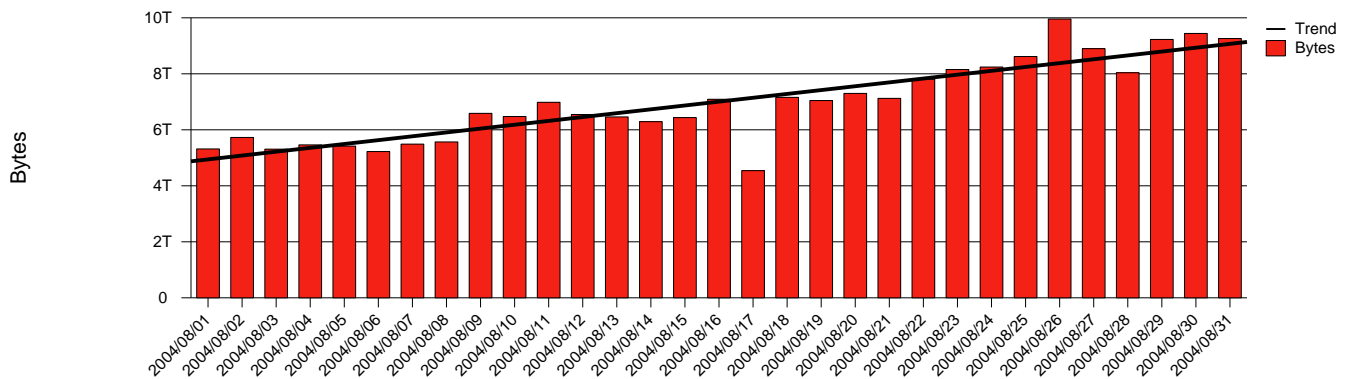

Luleå, LTU - Monthly Health Report

LAN/WAN

Report for 2004/08/31

Total Network Volume by Month

Total Network Volume by Week

Total Network Volume by Day

Situations to Watch

Rank	Element Name	Variable	Threshold Value	Monthly Average		Days to (from) Threshold
				Actual	Predicted	
1	ltu1-SRP(In)	Volume (Bandwidth %)	80.000	10.498	11.249	Increasing
2	ltu1-SRP(Out)	Volume (Bandwidth %)	80.000	15.376	15.945	Increasing
3	ltu2-SRP(Out)	Volume (Bandwidth %)	80.000	0.224	0.282	Increasing
4	ltu2-SRP(In)	Volume (Bandwidth %)	80.000	0.251	0.589	Increasing
5	ltu1-SRP(In)	Errors (% Frames)	5.000	0.000	0.000	Increasing
6	ltu2-SRP(In)	Errors (% Frames)	5.000	0.000	0.000	Decreasing