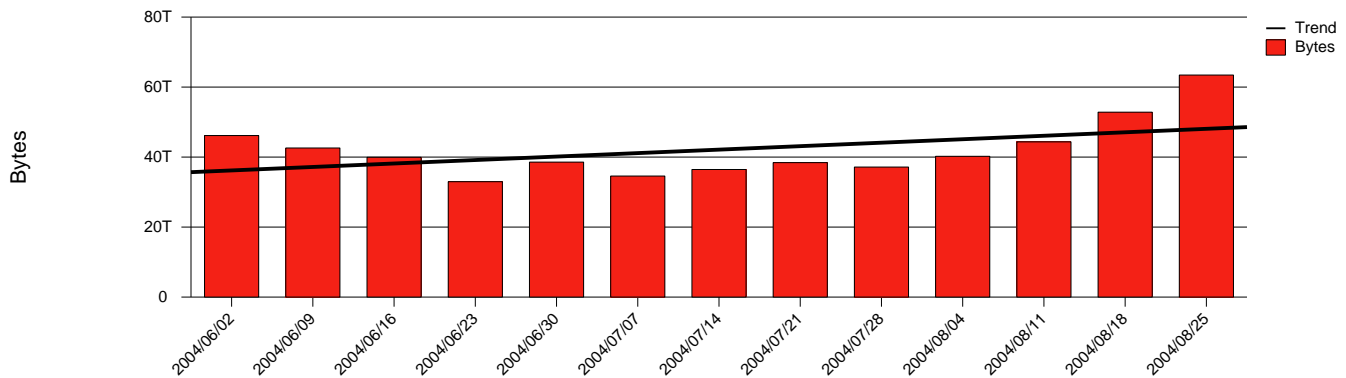

Luleå, LTU - Monthly Health Report

LAN/WAN

Report for 2004/08/31

Total Network Volume by Month

Total Network Volume by Week

Total Network Volume by Day

Situations to Watch

Rank	Element Name	Variable	Threshold Value	Monthly Average		Days to (from) Threshold
				Actual	Predicted	
1	ltu1-SRP(In)	Volume (Bandwidth %)	80.000	10.498	11.249	Increasing
2	ltu1-SRP(Out)	Volume (Bandwidth %)	80.000	15.376	15.945	Increasing
3	ltu2-SRP(Out)	Volume (Bandwidth %)	80.000	0.224	0.282	Increasing
4	ltu2-SRP(In)	Volume (Bandwidth %)	80.000	0.251	0.589	Increasing
5	ltu1-SRP(In)	Errors (% Frames)	5.000	0.000	0.000	Increasing
6	ltu2-SRP(In)	Errors (% Frames)	5.000	0.000	0.000	Decreasing