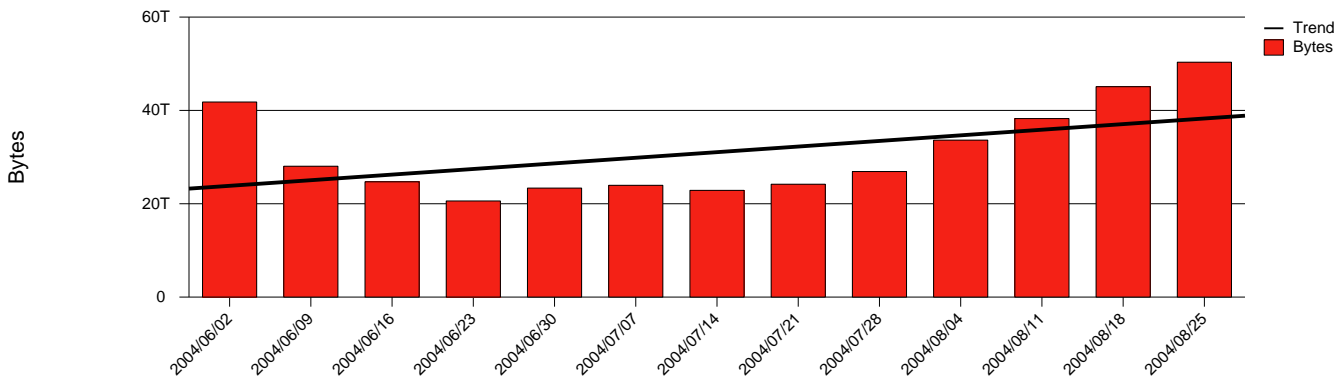

# Linköping, LIU - Monthly Health Report

LAN/WAN

Report for 2004/08/31

Total Network Volume by Month

Total Network Volume by Week

Total Network Volume by Day

Situations to Watch

Rank	Element Name	Variable	Threshold Value	Monthly Average		Days to (from) Threshold
				Actual	Predicted	
1	liu2-SRP(In)	Volume (Bandwidth %)	80.000	9.383	9.777	Increasing
2	liu2-SRP(Out)	Volume (Bandwidth %)	80.000	12.355	12.619	Increasing
3	liu1-SRP(Out)	Volume (Bandwidth %)	80.000	0.901	0.427	Increasing
4	liu1-SRP(In)	Volume (Bandwidth %)	80.000	0.698	0.396	Increasing
5	liu2-SRP(Out)	Discards (% Frames)	10.000	0.000	0.000	Increasing
6	liu2-SRP(In)	Errors (% Frames)	5.000	0.000	0.000	Decreasing
7	liu1-SRP(In)	Errors (% Frames)	5.000	0.155	0.000	Decreasing