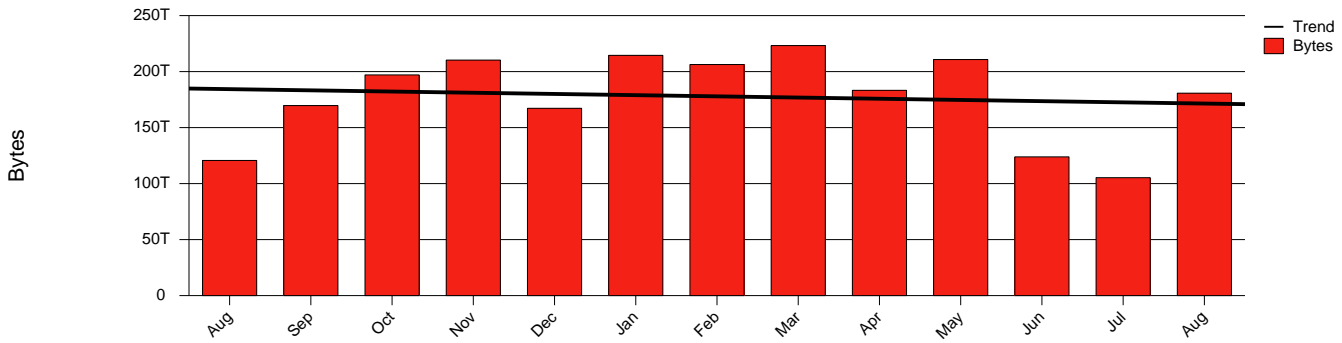

# Linköping, LIU - Monthly Health Report

LAN/WAN

Report for 2004/08/31

Total Network Volume by Month

Total Network Volume by Week

Total Network Volume by Day

Situations to Watch

Rank	Element Name	Variable	Threshold Value	Monthly Average		Days to (from) Threshold
				Actual	Predicted	
1	liu2-SRP(In)	Volume (Bandwidth %)	80.000	9.383	9.777	Increasing
2	liu2-SRP(Out)	Volume (Bandwidth %)	80.000	12.355	12.619	Increasing
3	liu1-SRP(Out)	Volume (Bandwidth %)	80.000	0.901	0.427	Increasing
4	liu1-SRP(In)	Volume (Bandwidth %)	80.000	0.698	0.396	Increasing
5	liu2-SRP(Out)	Discards (% Frames)	10.000	0.000	0.000	Increasing
6	liu2-SRP(In)	Errors (% Frames)	5.000	0.000	0.000	Decreasing
7	liu1-SRP(In)	Errors (% Frames)	5.000	0.155	0.000	Decreasing