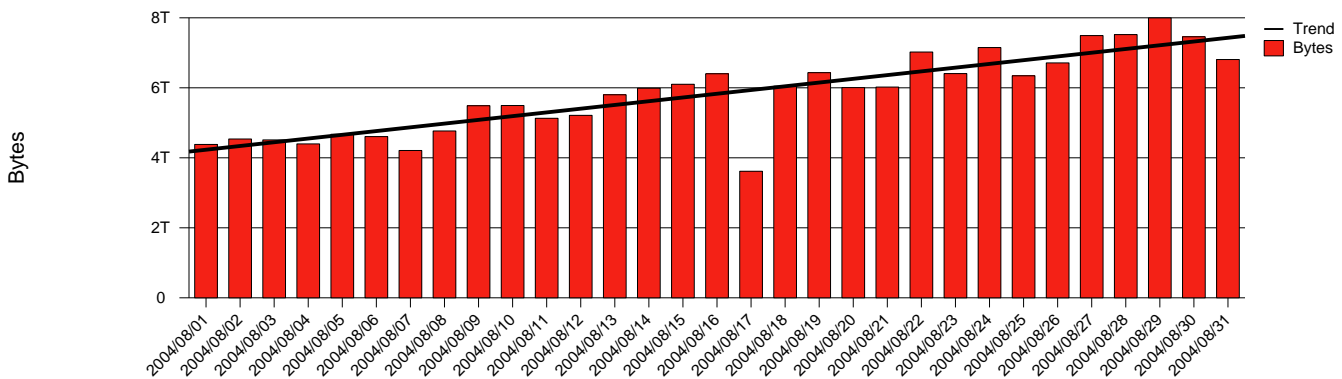

# Linköping, LIU - Monthly Health Report

LAN/WAN

Report for 2004/08/31

Total Network Volume by Month

Total Network Volume by Week

Total Network Volume by Day

Situations to Watch

Rank	Element Name	Variable	Threshold Value	Monthly Average		Days to (from) Threshold
				Actual	Predicted	
1	liu2-SRP(In)	Volume (Bandwidth %)	80.000	9.383	9.777	Increasing
2	liu2-SRP(Out)	Volume (Bandwidth %)	80.000	12.355	12.619	Increasing
3	liu1-SRP(Out)	Volume (Bandwidth %)	80.000	0.901	0.427	Increasing
4	liu1-SRP(In)	Volume (Bandwidth %)	80.000	0.698	0.396	Increasing
5	liu2-SRP(Out)	Discards (% Frames)	10.000	0.000	0.000	Increasing
6	liu2-SRP(In)	Errors (% Frames)	5.000	0.000	0.000	Decreasing
7	liu1-SRP(In)	Errors (% Frames)	5.000	0.155	0.000	Decreasing