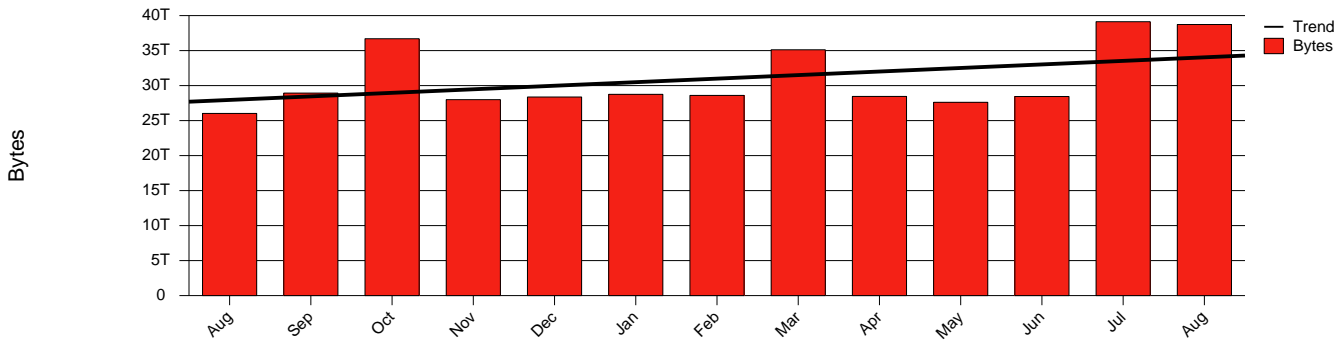

Kristianstad, HKR - Monthly Health Report

LAN/WAN

Report for 2004/08/31

Total Network Volume by Month

Total Network Volume by Week

Total Network Volume by Day

Situations to Watch

Rank	Element Name	Variable	Threshold Value	Monthly Average		Days to (from) Threshold
				Actual	Predicted	
1	hkr1-SRP(Out)	Volume (Bandwidth %)	80.000	3.660	3.268	Increasing
2	hkr1-SRP(In)	Volume (Bandwidth %)	80.000	1.036	1.084	Increasing
3	hkr2-SRP(In)	Volume (Bandwidth %)	80.000	0.002	0.007	Increasing
4	hkr2-SRP(Out)	Volume (Bandwidth %)	80.000	0.000	0.008	Decreasing