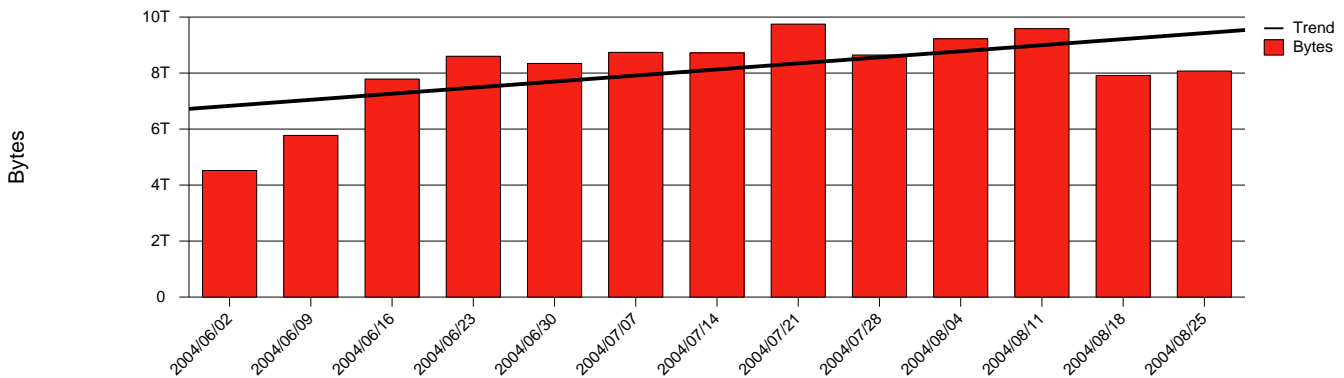

Kristianstad, HKR - Monthly Health Report

LAN/WAN

Report for 2004/08/31

Total Network Volume by Month

Total Network Volume by Week

Total Network Volume by Day

Situations to Watch

Rank	Element Name	Variable	Threshold Value	Monthly Average		Days to (from) Threshold
				Actual	Predicted	
1	hkr1-SRP(Out)	Volume (Bandwidth %)	80.000	3.660	3.268	Increasing
2	hkr1-SRP(In)	Volume (Bandwidth %)	80.000	1.036	1.084	Increasing
3	hkr2-SRP(In)	Volume (Bandwidth %)	80.000	0.002	0.007	Increasing
4	hkr2-SRP(Out)	Volume (Bandwidth %)	80.000	0.000	0.008	Decreasing