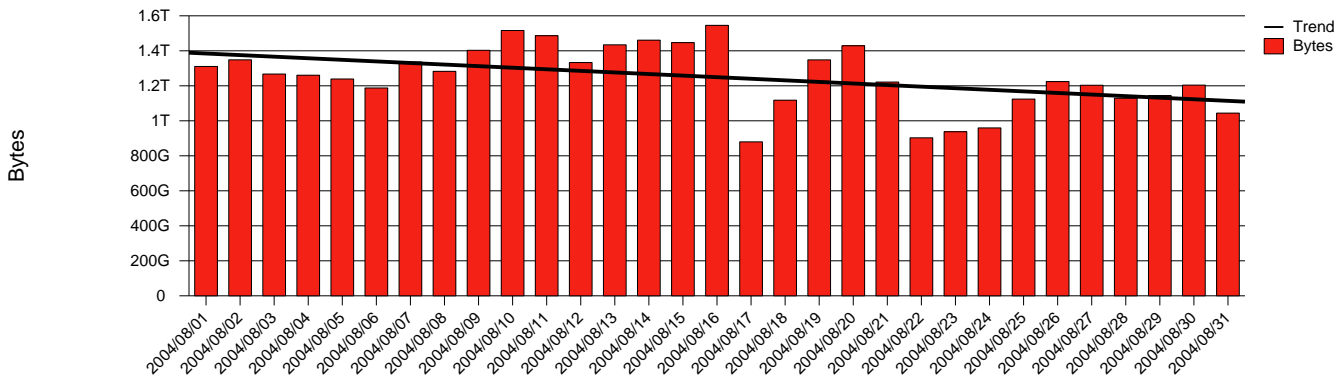

Kristianstad, HKR - Monthly Health Report

LAN/WAN

Report for 2004/08/31

Total Network Volume by Month

Total Network Volume by Week

Total Network Volume by Day

Situations to Watch

Rank	Element Name	Variable	Threshold Value	Monthly Average		Days to (from) Threshold
				Actual	Predicted	
1	hkr1-SRP(Out)	Volume (Bandwidth %)	80.000	3.660	3.268	Increasing
2	hkr1-SRP(In)	Volume (Bandwidth %)	80.000	1.036	1.084	Increasing
3	hkr2-SRP(In)	Volume (Bandwidth %)	80.000	0.002	0.007	Increasing
4	hkr2-SRP(Out)	Volume (Bandwidth %)	80.000	0.000	0.008	Decreasing