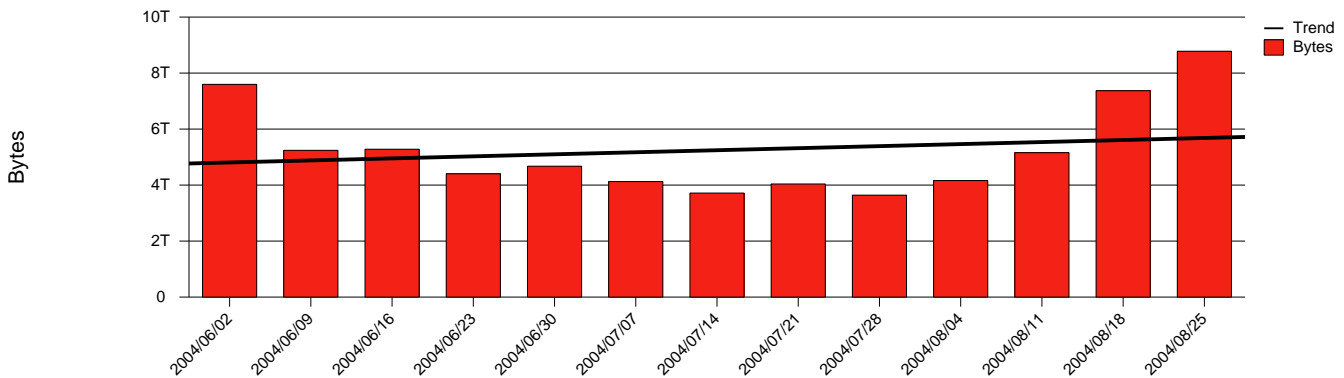

Karlstad, KAU - Monthly Health Report

LAN/WAN

Report for 2004/08/31

Total Network Volume by Month

Total Network Volume by Week

Total Network Volume by Day

Situations to Watch

Rank	Element Name	Variable	Threshold Value	Monthly Average		Days to (from) Threshold
				Actual	Predicted	
1	kau2-SRP(In)	Volume (Bandwidth %)	80.000	0.483	0.141	Increasing
2	kau2-SRP(Out)	Volume (Bandwidth %)	80.000	1.105	1.389	Increasing
3	kau2-SRP(In)	Errors (% Frames)	5.000	0.004	0.001	Increasing
4	kau1-SRP(In)	Errors (% Frames)	5.000	0.001	0.000	Increasing
5	kau1-SRP(In)	Volume (Bandwidth %)	80.000	0.684	1.317	Decreasing
6	kau1-SRP(Out)	Volume (Bandwidth %)	80.000	1.022	1.177	Decreasing