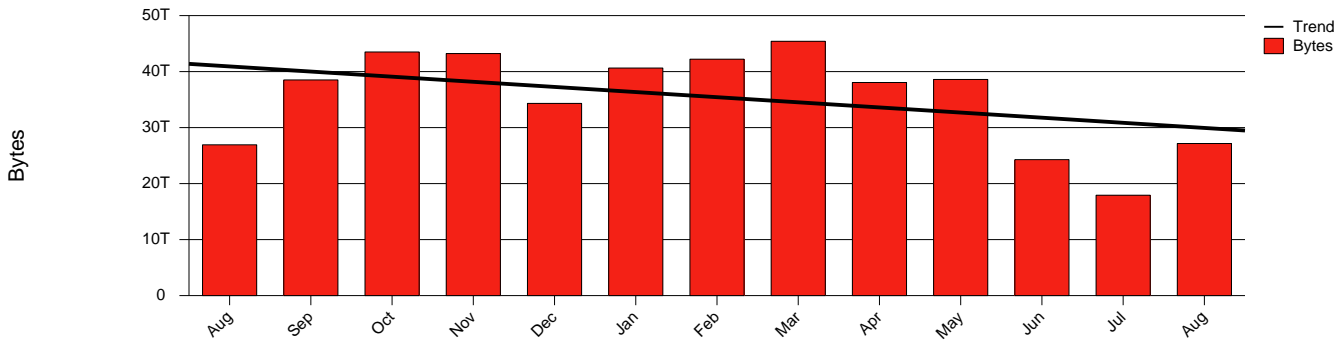

Karlstad, KAU - Monthly Health Report

LAN/WAN

Report for 2004/08/31

Total Network Volume by Month

Total Network Volume by Week

Total Network Volume by Day

Situations to Watch

Rank	Element Name	Variable	Threshold Value	Monthly Average		Days to (from) Threshold
				Actual	Predicted	
1	kau2-SRP(In)	Volume (Bandwidth %)	80.000	0.483	0.141	Increasing
2	kau2-SRP(Out)	Volume (Bandwidth %)	80.000	1.105	1.389	Increasing
3	kau2-SRP(In)	Errors (% Frames)	5.000	0.004	0.001	Increasing
4	kau1-SRP(In)	Errors (% Frames)	5.000	0.001	0.000	Increasing
5	kau1-SRP(In)	Volume (Bandwidth %)	80.000	0.684	1.317	Decreasing
6	kau1-SRP(Out)	Volume (Bandwidth %)	80.000	1.022	1.177	Decreasing