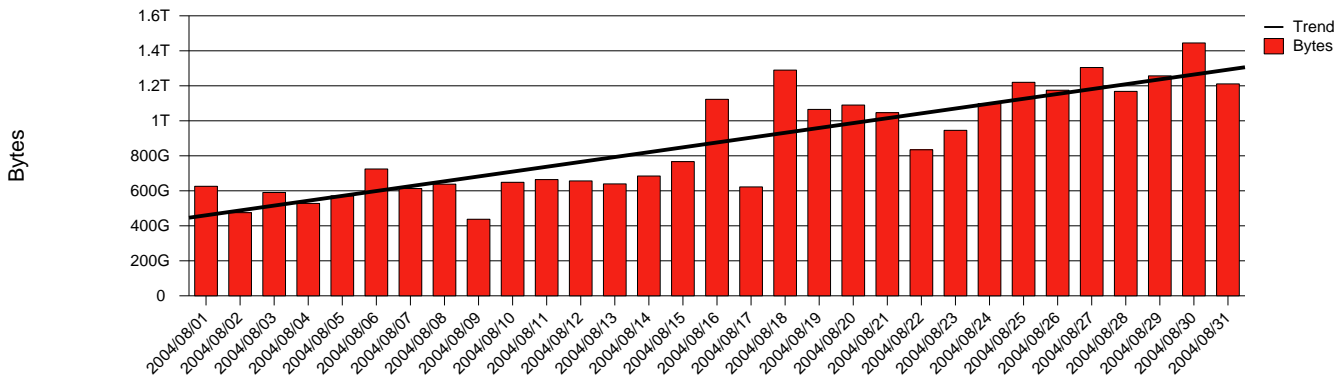

Karlstad, KAU - Monthly Health Report

LAN/WAN

Report for 2004/08/31

Total Network Volume by Month

Total Network Volume by Week

Total Network Volume by Day

Situations to Watch

Rank	Element Name	Variable	Threshold Value	Monthly Average		Days to (from) Threshold
				Actual	Predicted	
1	kau2-SRP(In)	Volume (Bandwidth %)	80.000	0.483	0.141	Increasing
2	kau2-SRP(Out)	Volume (Bandwidth %)	80.000	1.105	1.389	Increasing
3	kau2-SRP(In)	Errors (% Frames)	5.000	0.004	0.001	Increasing
4	kau1-SRP(In)	Errors (% Frames)	5.000	0.001	0.000	Increasing
5	kau1-SRP(In)	Volume (Bandwidth %)	80.000	0.684	1.317	Decreasing
6	kau1-SRP(Out)	Volume (Bandwidth %)	80.000	1.022	1.177	Decreasing