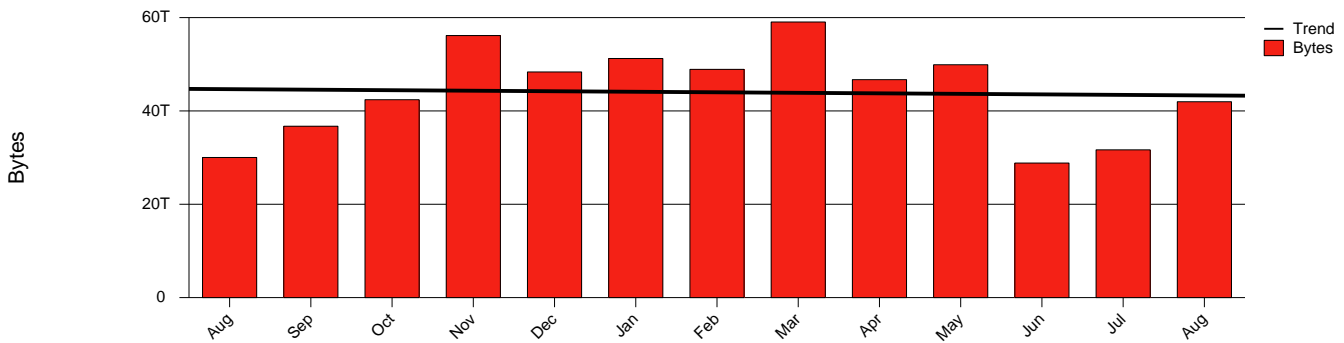

Kalmar, HIK - Monthly Health Report

LAN/WAN

Report for 2004/08/31

Total Network Volume by Month

Total Network Volume by Week

Total Network Volume by Day

Situations to Watch

Rank	Element Name	Variable	Threshold Value	Monthly Average		Days to (from) Threshold
				Actual	Predicted	
1	hik2-SRP(Out)	Volume (Bandwidth %)	80.000	1.085	0.614	Increasing
2	hik1-SRP(In)	Volume (Bandwidth %)	80.000	1.852	1.965	Increasing
3	hik2-SRP(In)	Volume (Bandwidth %)	80.000	0.002	0.003	Increasing
4	hik1-SRP(Out)	Volume (Bandwidth %)	80.000	2.152	2.916	Decreasing