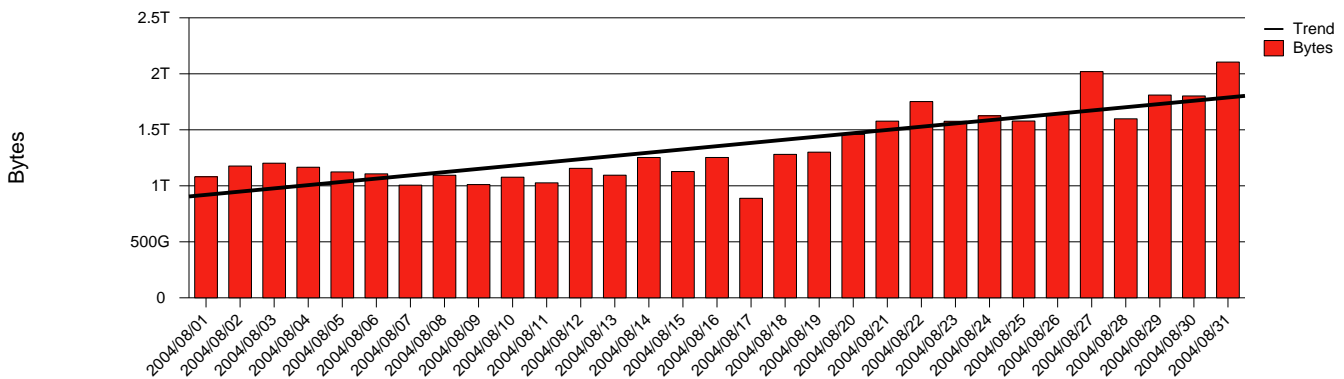

Kalmar, HIK - Monthly Health Report

LAN/WAN

Report for 2004/08/31

Total Network Volume by Month

Total Network Volume by Week

Total Network Volume by Day

Situations to Watch

Rank	Element Name	Variable	Threshold Value	Monthly Average		Days to (from) Threshold
				Actual	Predicted	
1	hik2-SRP(Out)	Volume (Bandwidth %)	80.000	1.085	0.614	Increasing
2	hik1-SRP(In)	Volume (Bandwidth %)	80.000	1.852	1.965	Increasing
3	hik2-SRP(In)	Volume (Bandwidth %)	80.000	0.002	0.003	Increasing
4	hik1-SRP(Out)	Volume (Bandwidth %)	80.000	2.152	2.916	Decreasing