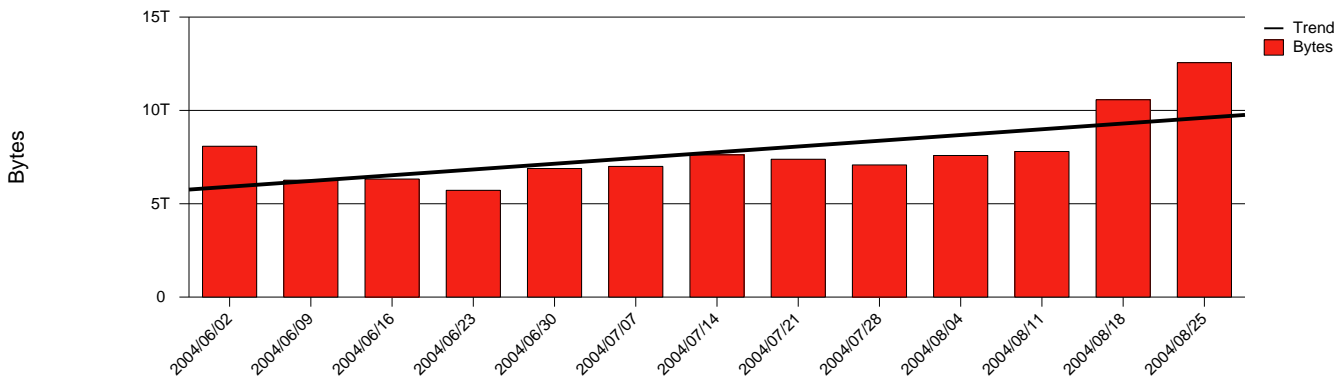

Kalmar, HIK - Monthly Health Report

LAN/WAN

Report for 2004/08/31

Total Network Volume by Month

Total Network Volume by Week

Total Network Volume by Day

Situations to Watch

Rank	Element Name	Variable	Threshold Value	Monthly Average		Days to (from) Threshold
				Actual	Predicted	
1	hik2-SRP(Out)	Volume (Bandwidth %)	80.000	1.085	0.614	Increasing
2	hik1-SRP(In)	Volume (Bandwidth %)	80.000	1.852	1.965	Increasing
3	hik2-SRP(In)	Volume (Bandwidth %)	80.000	0.002	0.003	Increasing
4	hik1-SRP(Out)	Volume (Bandwidth %)	80.000	2.152	2.916	Decreasing