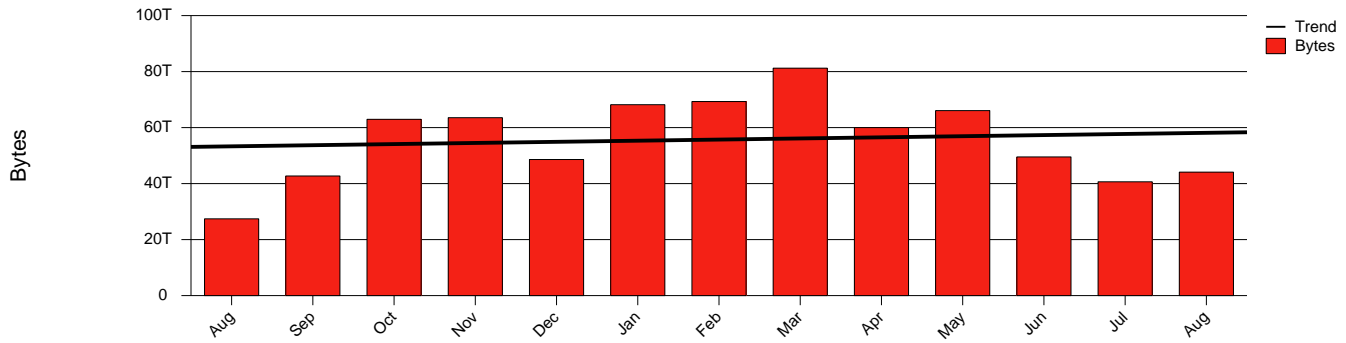

# Gävle, HIG - Monthly Health Report

LAN/WAN

Report for 2004/08/31

Total Network Volume by Month

Total Network Volume by Week

Total Network Volume by Day

Situations to Watch

Rank	Element Name	Variable	Threshold Value	Monthly Average		Days to (from) Threshold
				Actual	Predicted	
1	hig2-SRP(Out)	Volume (Bandwidth %)	80.000	1.818	2.631	Increasing
2	hig1-SRP(Out)	Volume (Bandwidth %)	80.000	1.832	2.721	Increasing
3	hig1-SRP(In)	Volume (Bandwidth %)	80.000	1.086	1.366	Increasing
4	hig1-SRP(In)	Errors (% Frames)	5.000	0.001	0.029	Increasing
5	hig2-SRP(In)	Volume (Bandwidth %)	80.000	0.628	0.962	Decreasing
6	hig2-SRP(In)	Errors (% Frames)	5.000	0.000	0.000	Decreasing