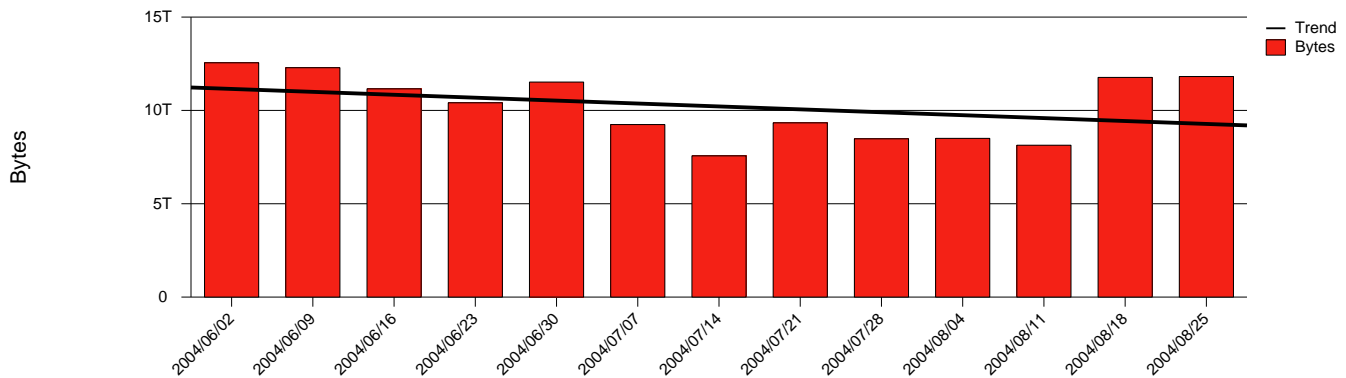

# Gävle, HIG - Monthly Health Report

LAN/WAN

Report for 2004/08/31

Total Network Volume by Month

Total Network Volume by Week

Total Network Volume by Day

Situations to Watch

Rank	Element Name	Variable	Threshold Value	Monthly Average		Days to (from) Threshold
				Actual	Predicted	
1	hig2-SRP(Out)	Volume (Bandwidth %)	80.000	1.818	2.631	Increasing
2	hig1-SRP(Out)	Volume (Bandwidth %)	80.000	1.832	2.721	Increasing
3	hig1-SRP(In)	Volume (Bandwidth %)	80.000	1.086	1.366	Increasing
4	hig1-SRP(In)	Errors (% Frames)	5.000	0.001	0.029	Increasing
5	hig2-SRP(In)	Volume (Bandwidth %)	80.000	0.628	0.962	Decreasing
6	hig2-SRP(In)	Errors (% Frames)	5.000	0.000	0.000	Decreasing