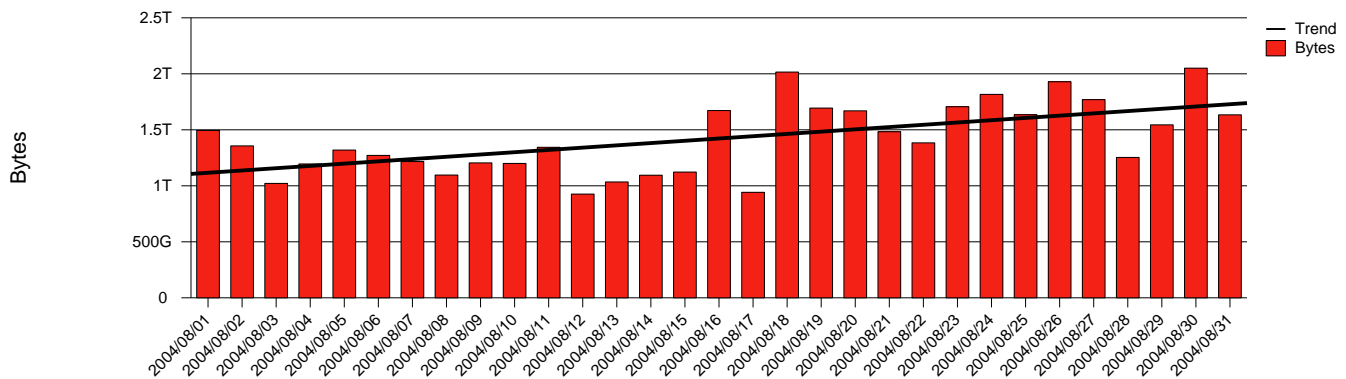

# Gävle, HIG - Monthly Health Report

LAN/WAN

Report for 2004/08/31

Total Network Volume by Month

Total Network Volume by Week

Total Network Volume by Day

Situations to Watch

Rank	Element Name	Variable	Threshold Value	Monthly Average		Days to (from) Threshold
				Actual	Predicted	
1	hig2-SRP(Out)	Volume (Bandwidth %)	80.000	1.818	2.631	Increasing
2	hig1-SRP(Out)	Volume (Bandwidth %)	80.000	1.832	2.721	Increasing
3	hig1-SRP(In)	Volume (Bandwidth %)	80.000	1.086	1.366	Increasing
4	hig1-SRP(In)	Errors (% Frames)	5.000	0.001	0.029	Increasing
5	hig2-SRP(In)	Volume (Bandwidth %)	80.000	0.628	0.962	Decreasing
6	hig2-SRP(In)	Errors (% Frames)	5.000	0.000	0.000	Decreasing