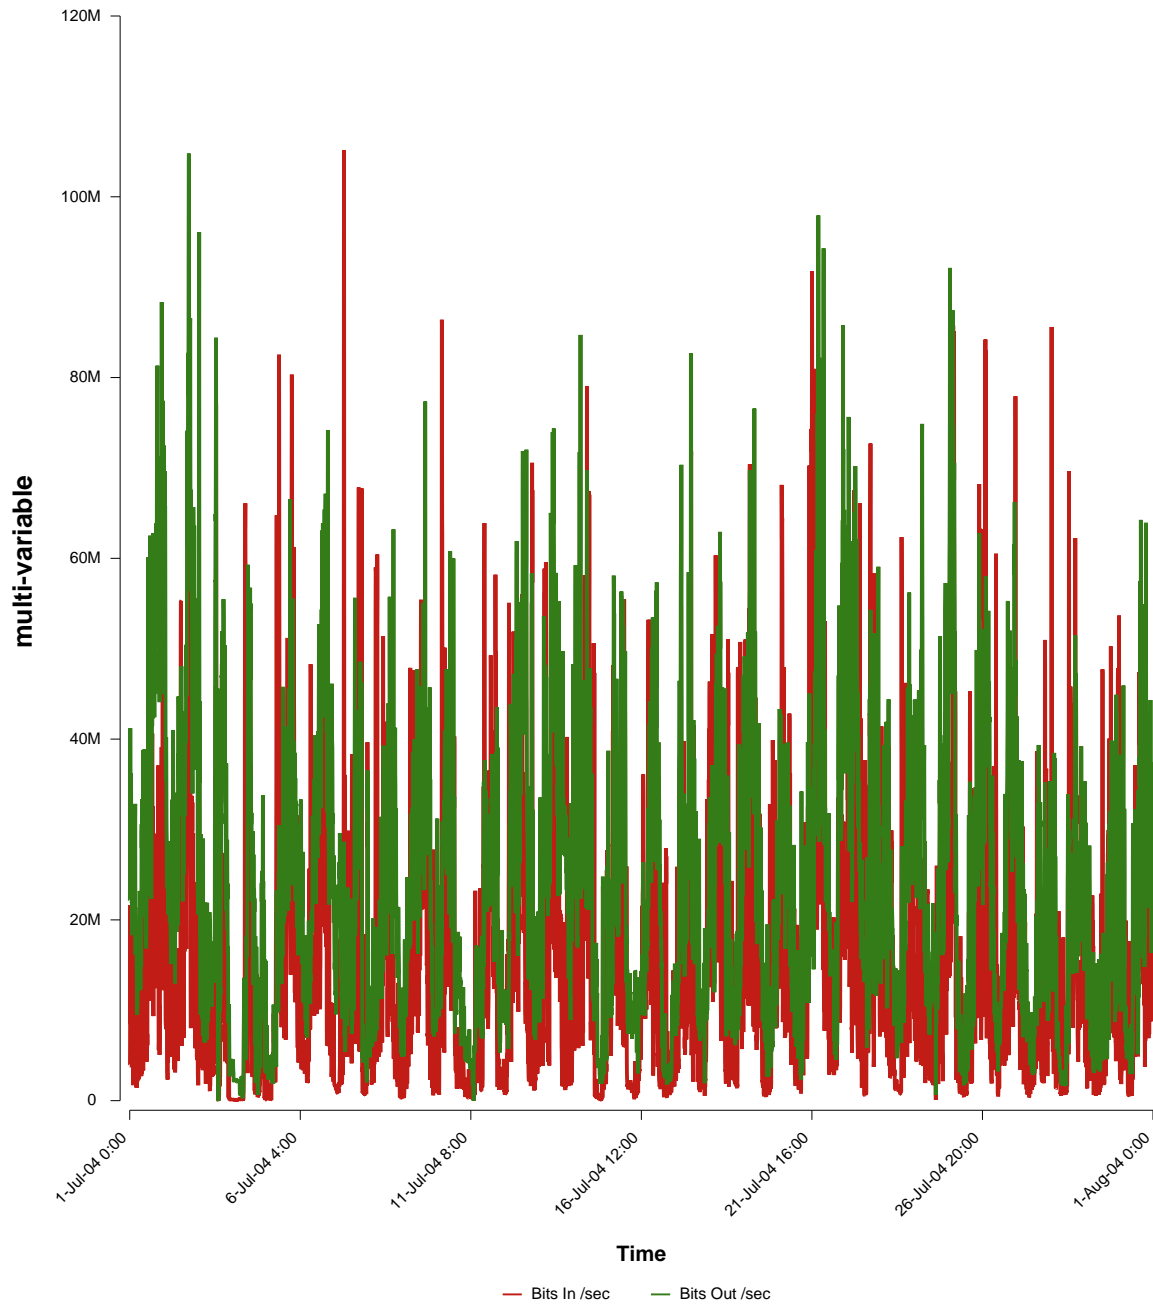

# eHealth Trend Report

Divide by Time

## SUNET-A-VISBY-HGO

From: 2004/07/01 00:00  
To: 2004/07/31 23:59

Created: 2004/08/02 07:45:12