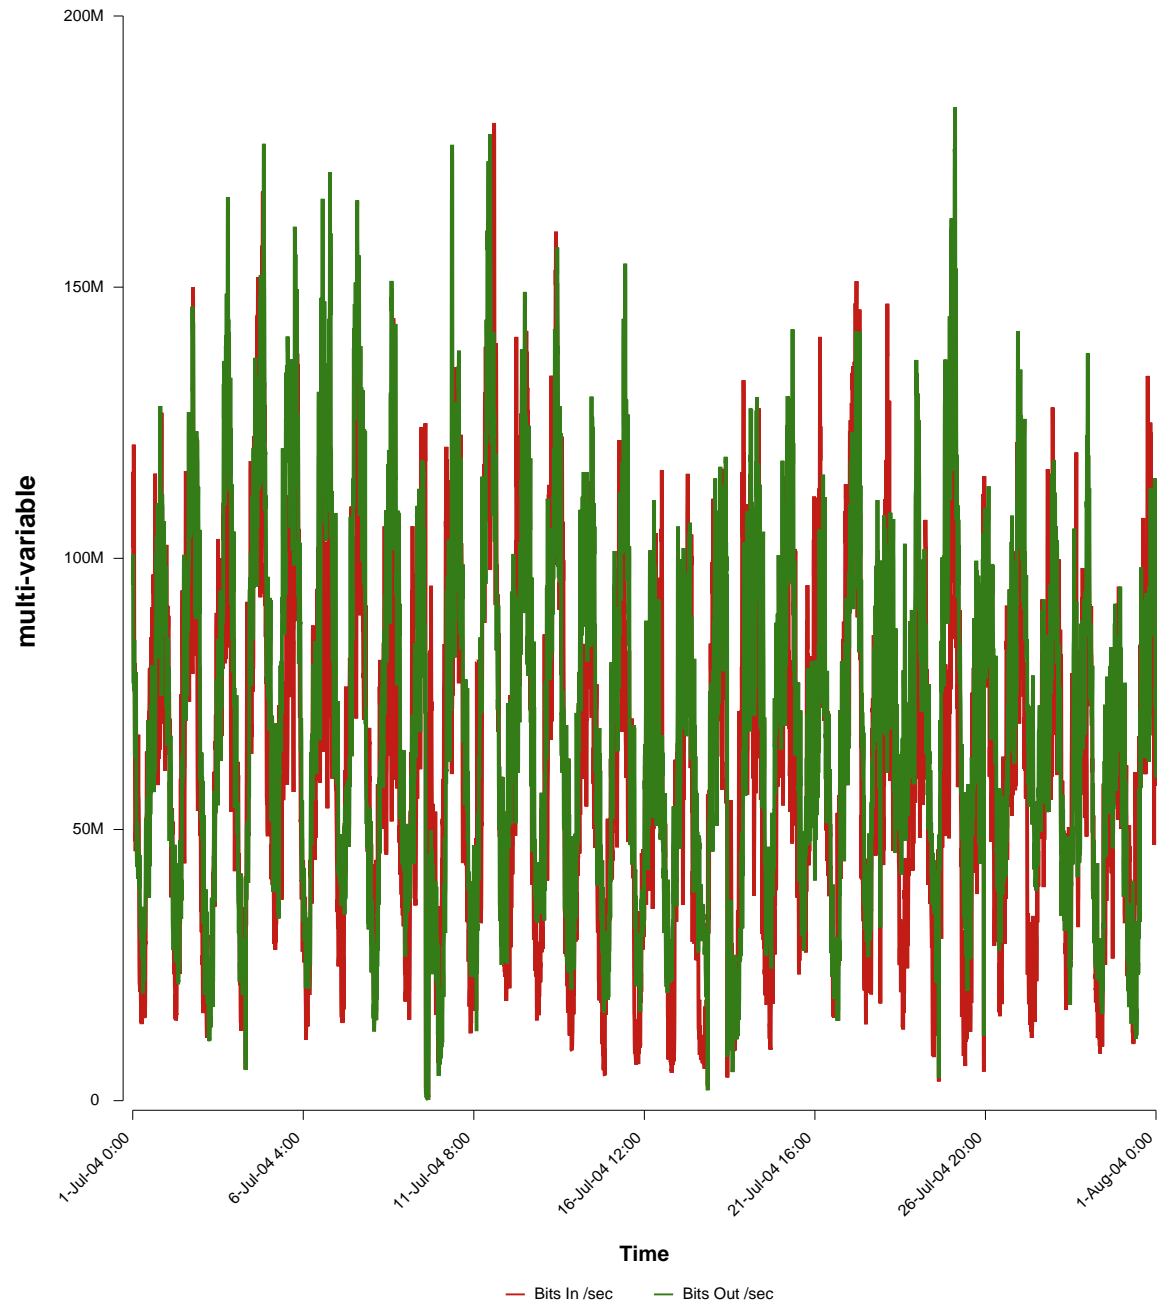

eHealth Trend Report

Divide by Time

SUNET-A-VAXJO-VXU

From: 2004/07/01 00:00
To: 2004/07/31 23:59

Created: 2004/08/02 07:30:12