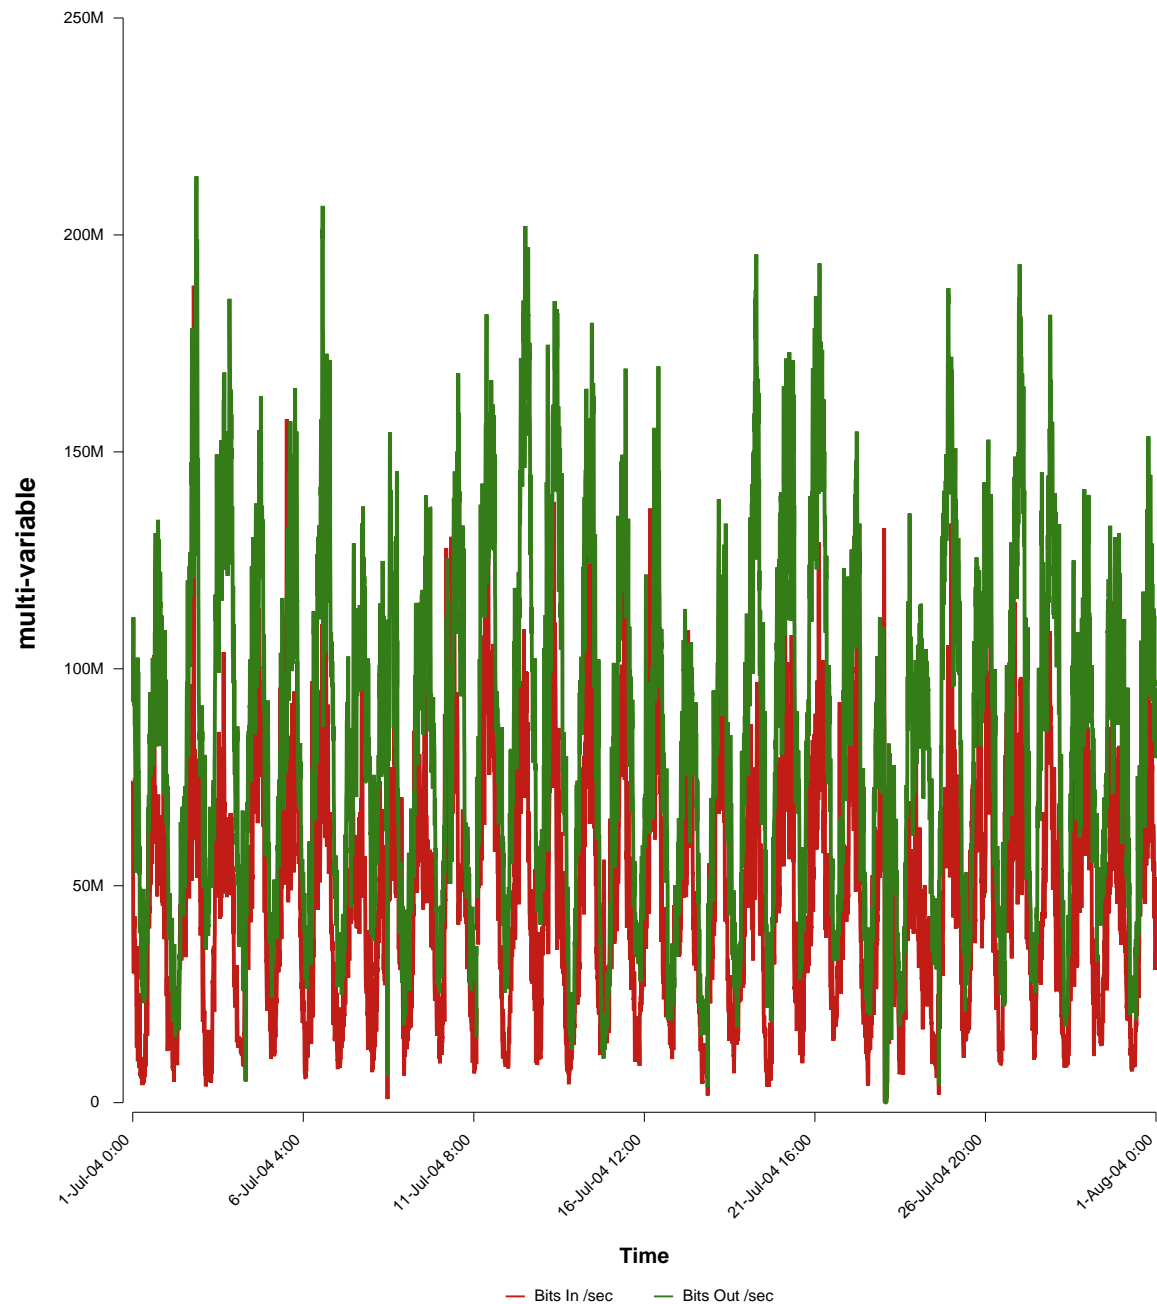

# eHealth Trend Report

Divide by Time

## SUNET-A-VASTERAS-MDH

From: 2004/07/01 00:00  
To: 2004/07/31 23:59

Created: 2004/08/02 07:20:28