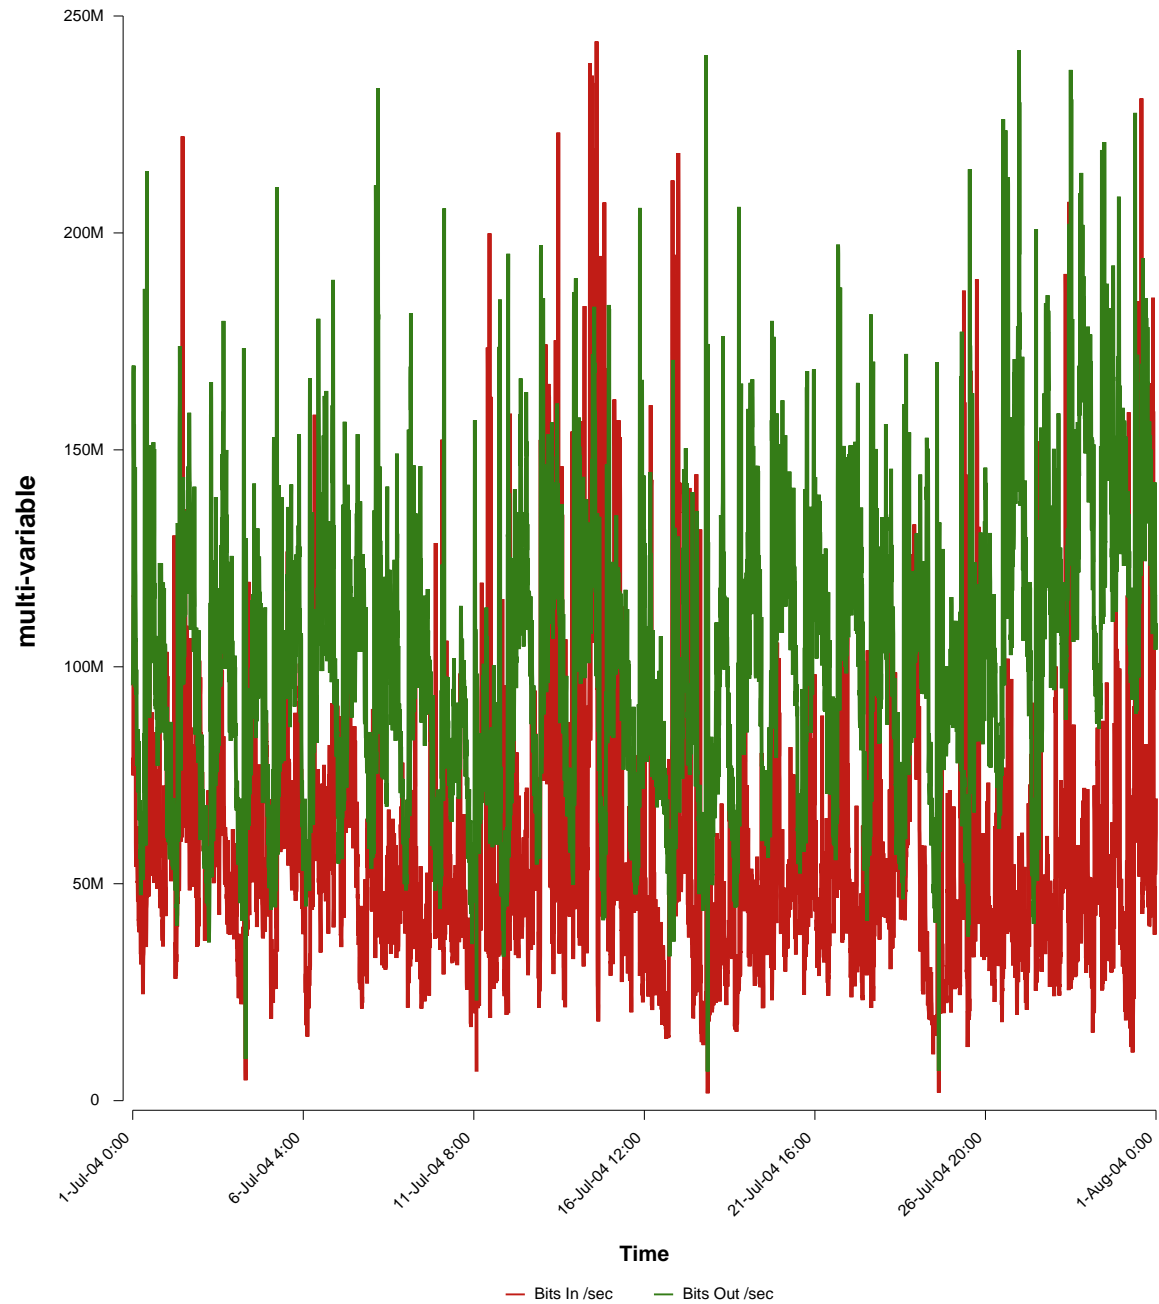

eHealth Trend Report

Divide by Time

SUNET-A-UMEA-UMU

From: 2004/07/01 00:00
To: 2004/07/31 23:59

Created: 2004/08/02 06:50:12