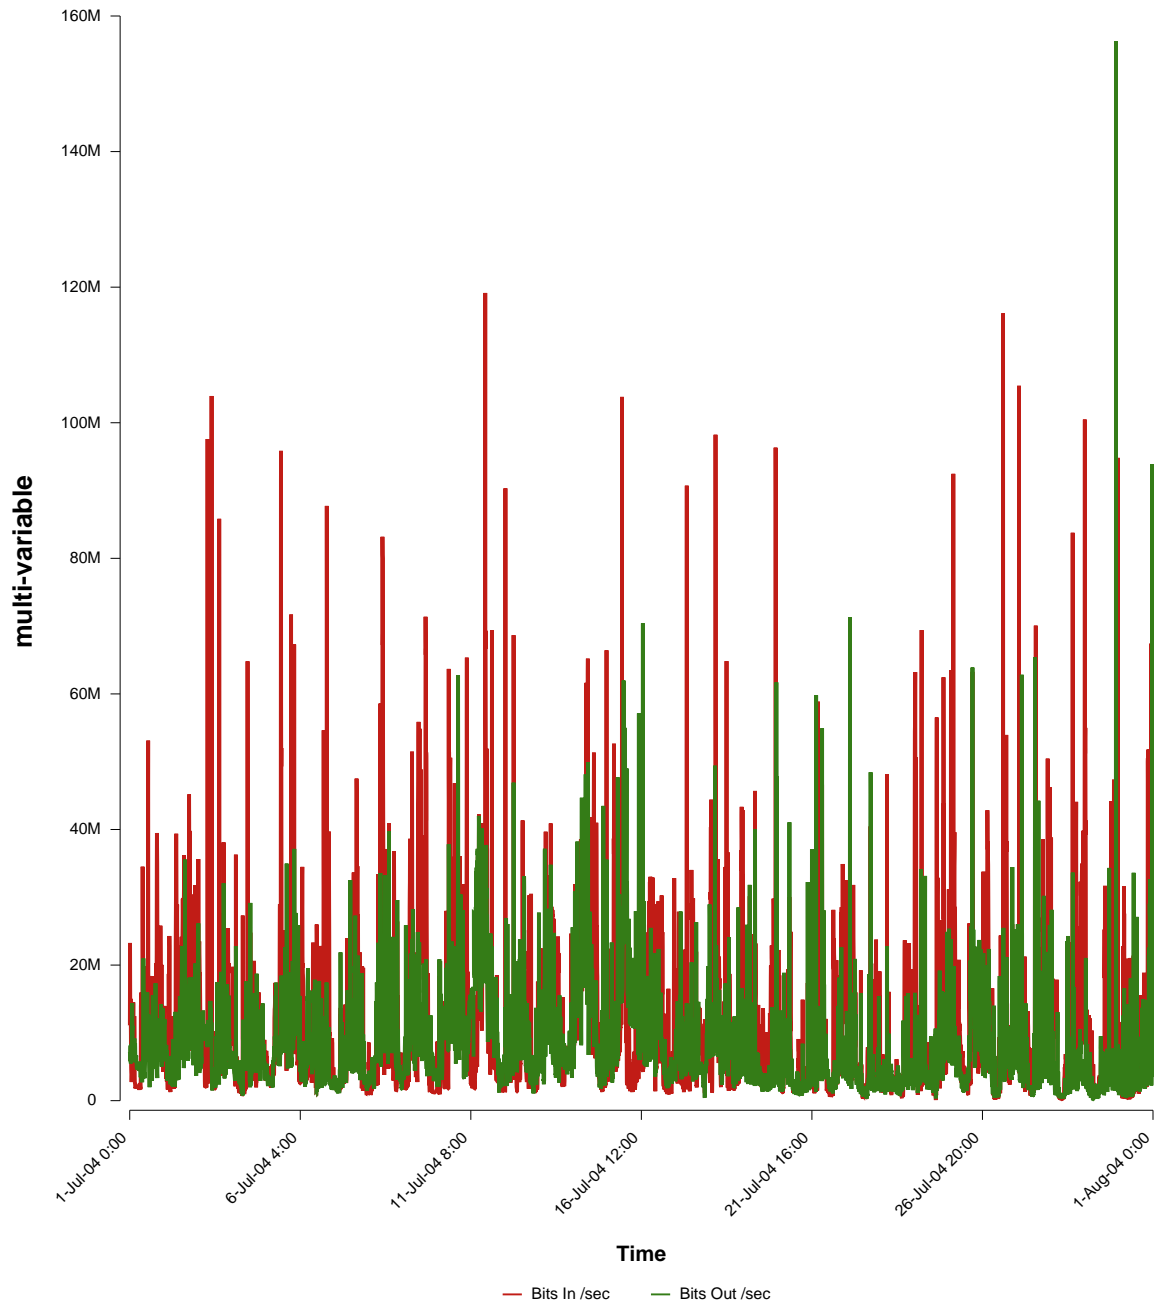

eHealth Trend Report

Divide by Time

SUNET-A-TROLLHATTAN-HTU

From: 2004/07/01 00:00
To: 2004/07/31 23:59

Created: 2004/08/02 06:40:12