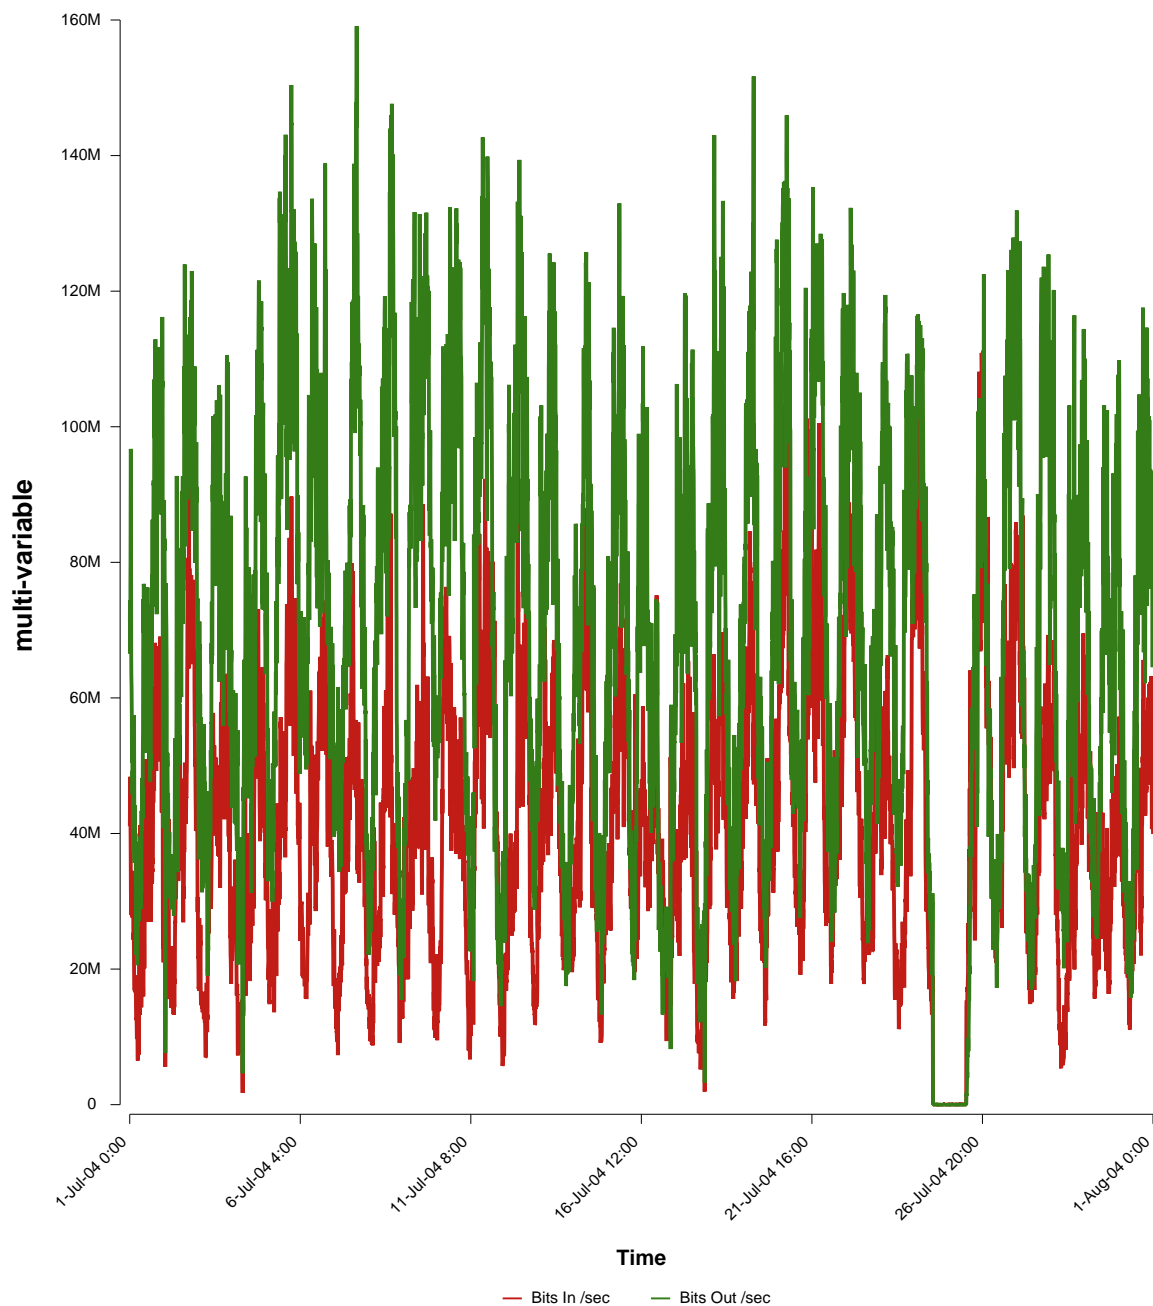

eHealth Trend Report

Divide by Time

SUNET-A-SUNDSVALL-MH

From: 2004/07/01 00:00
To: 2004/07/31 23:59

Created: 2004/08/02 06:30:10