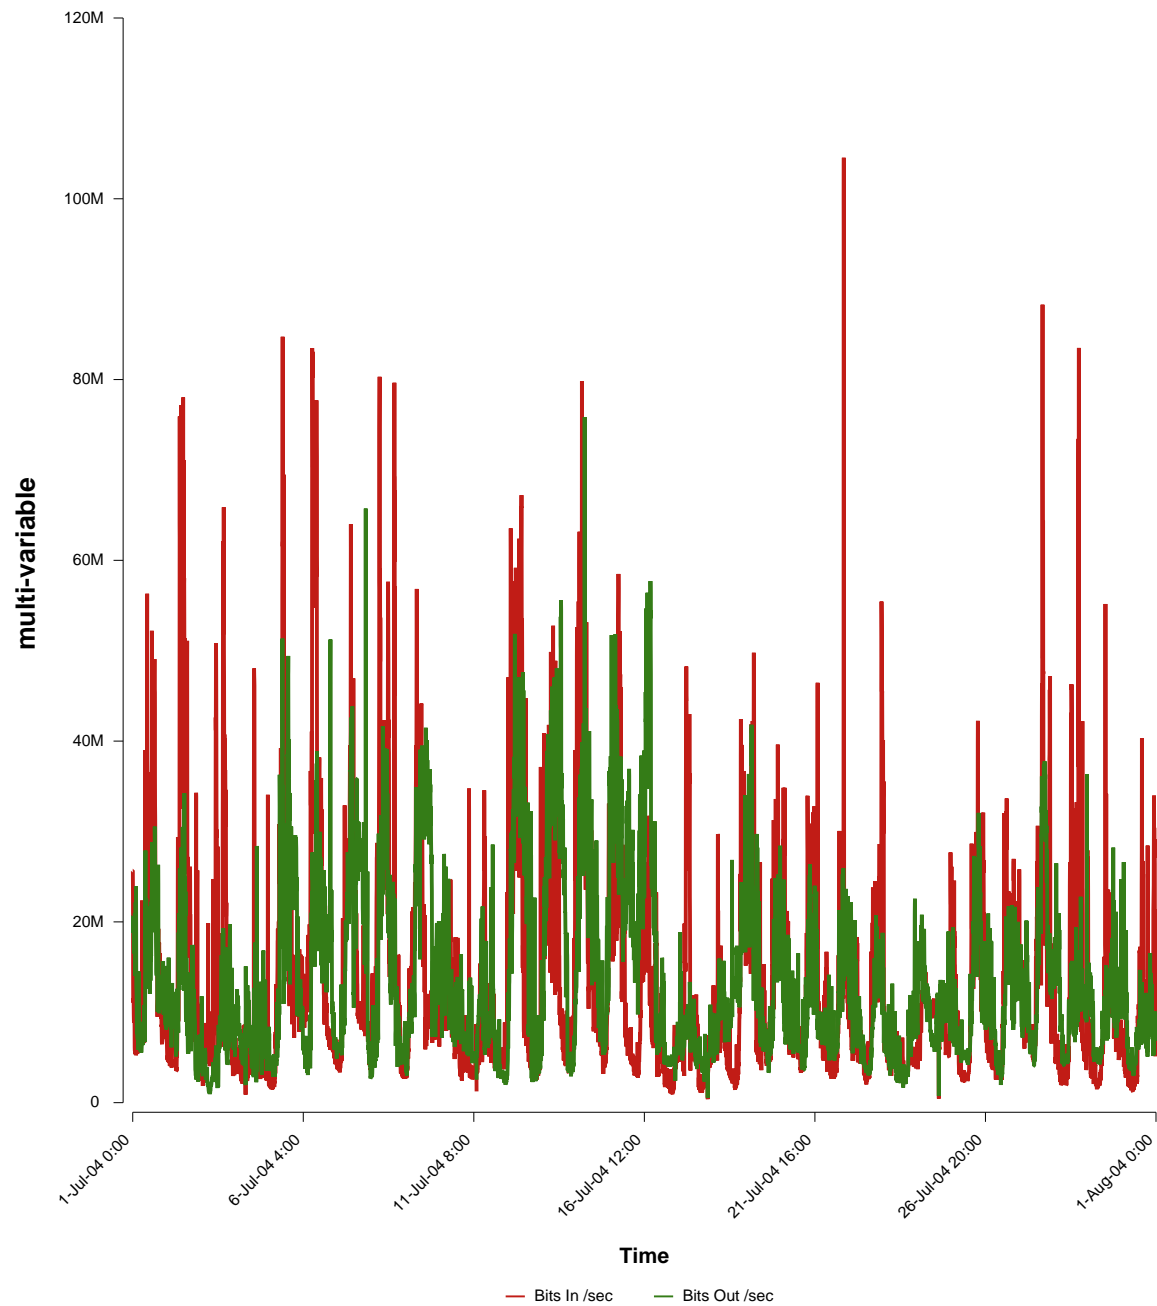

eHealth Trend Report

Divide by Time

SUNET-A-STHLM-SU

From: 2004/07/01 00:00
To: 2004/07/31 23:59

Created: 2004/08/02 06:20:23