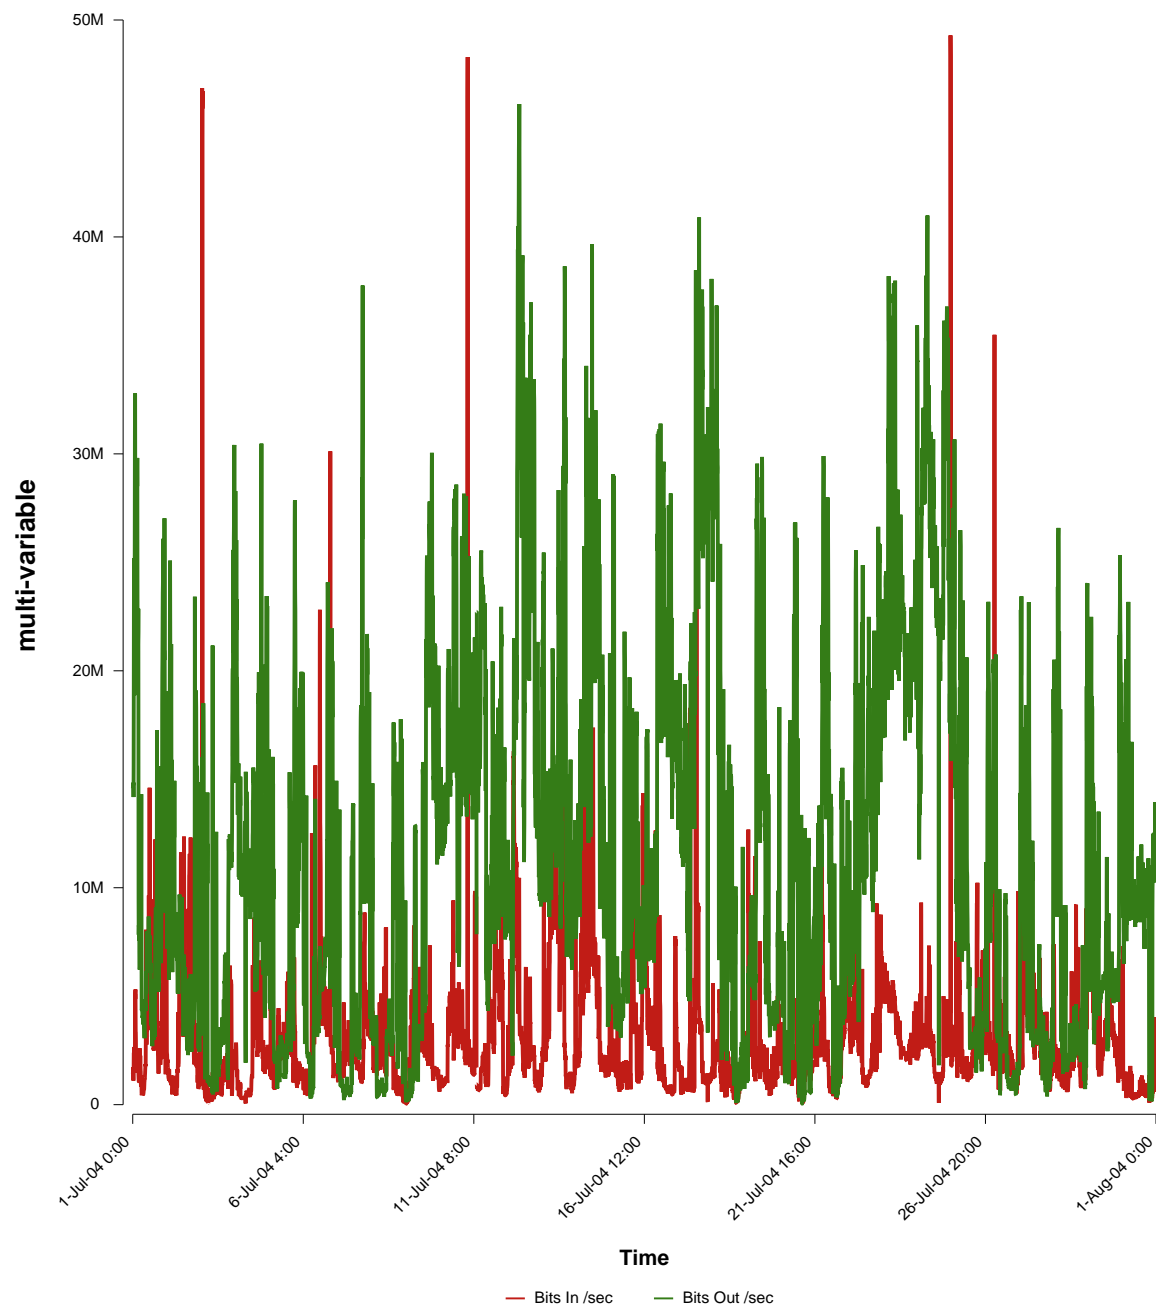

eHealth Trend Report

Divide by Time

SUNET-A-STHLM-SH

From: 2004/07/01 00:00
To: 2004/07/31 23:59

Created: 2004/08/02 06:10:11