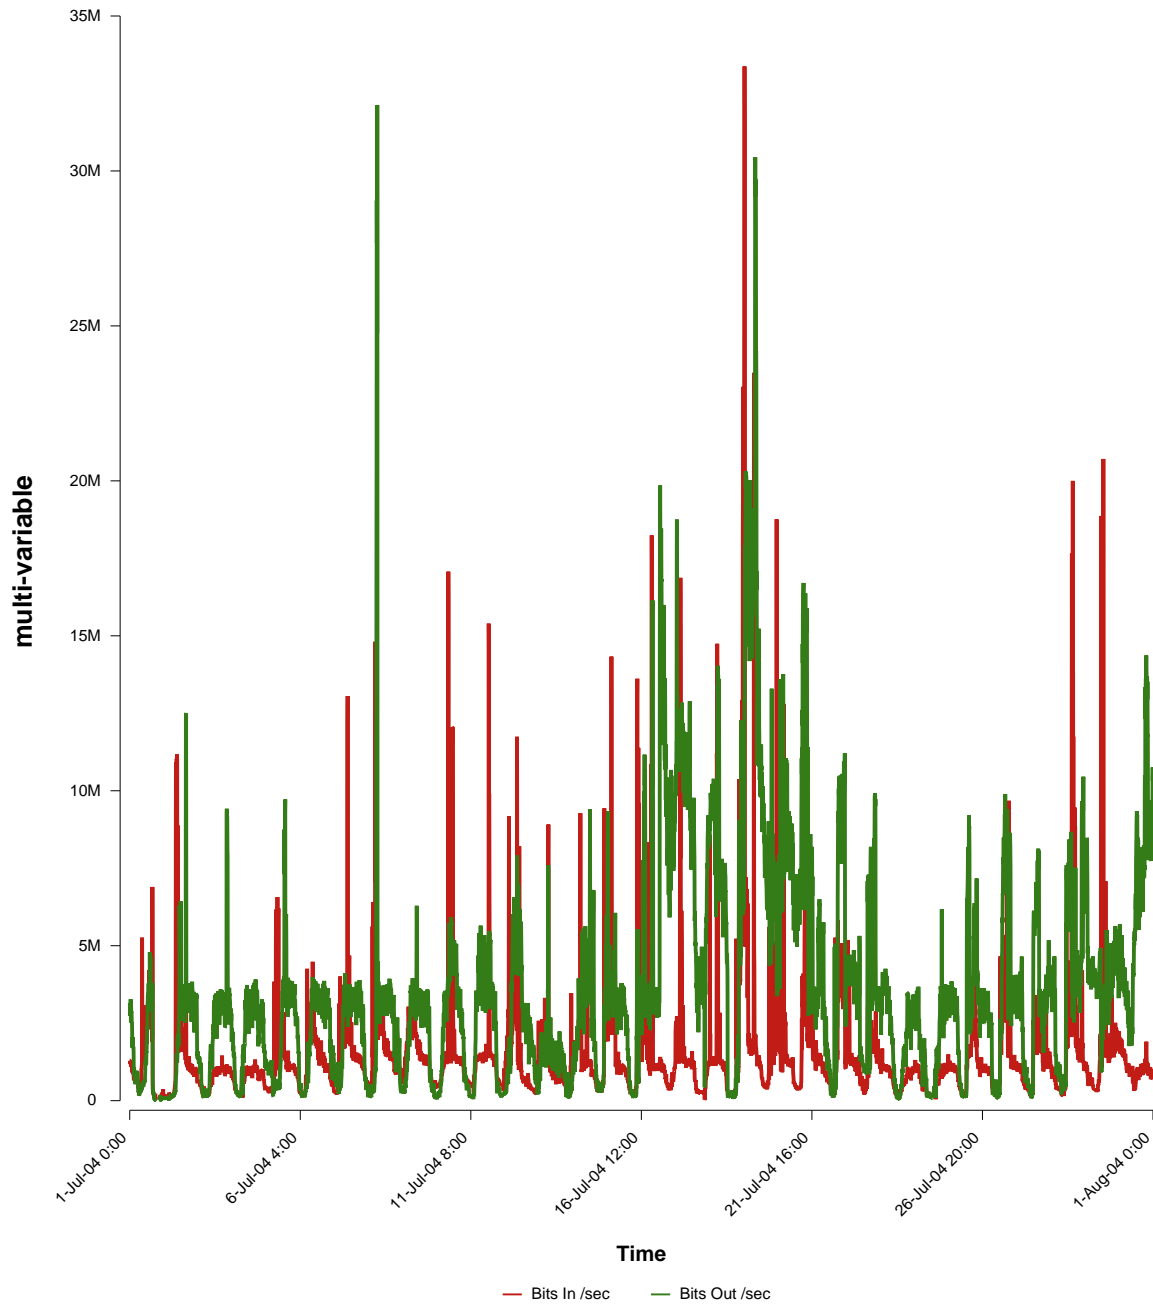

# eHealth Trend Report

Divide by Time

## SUNET-A-STHLM-LHS

From: 2004/07/01 00:00  
To: 2004/07/31 23:59

Created: 2004/08/02 06:02:58