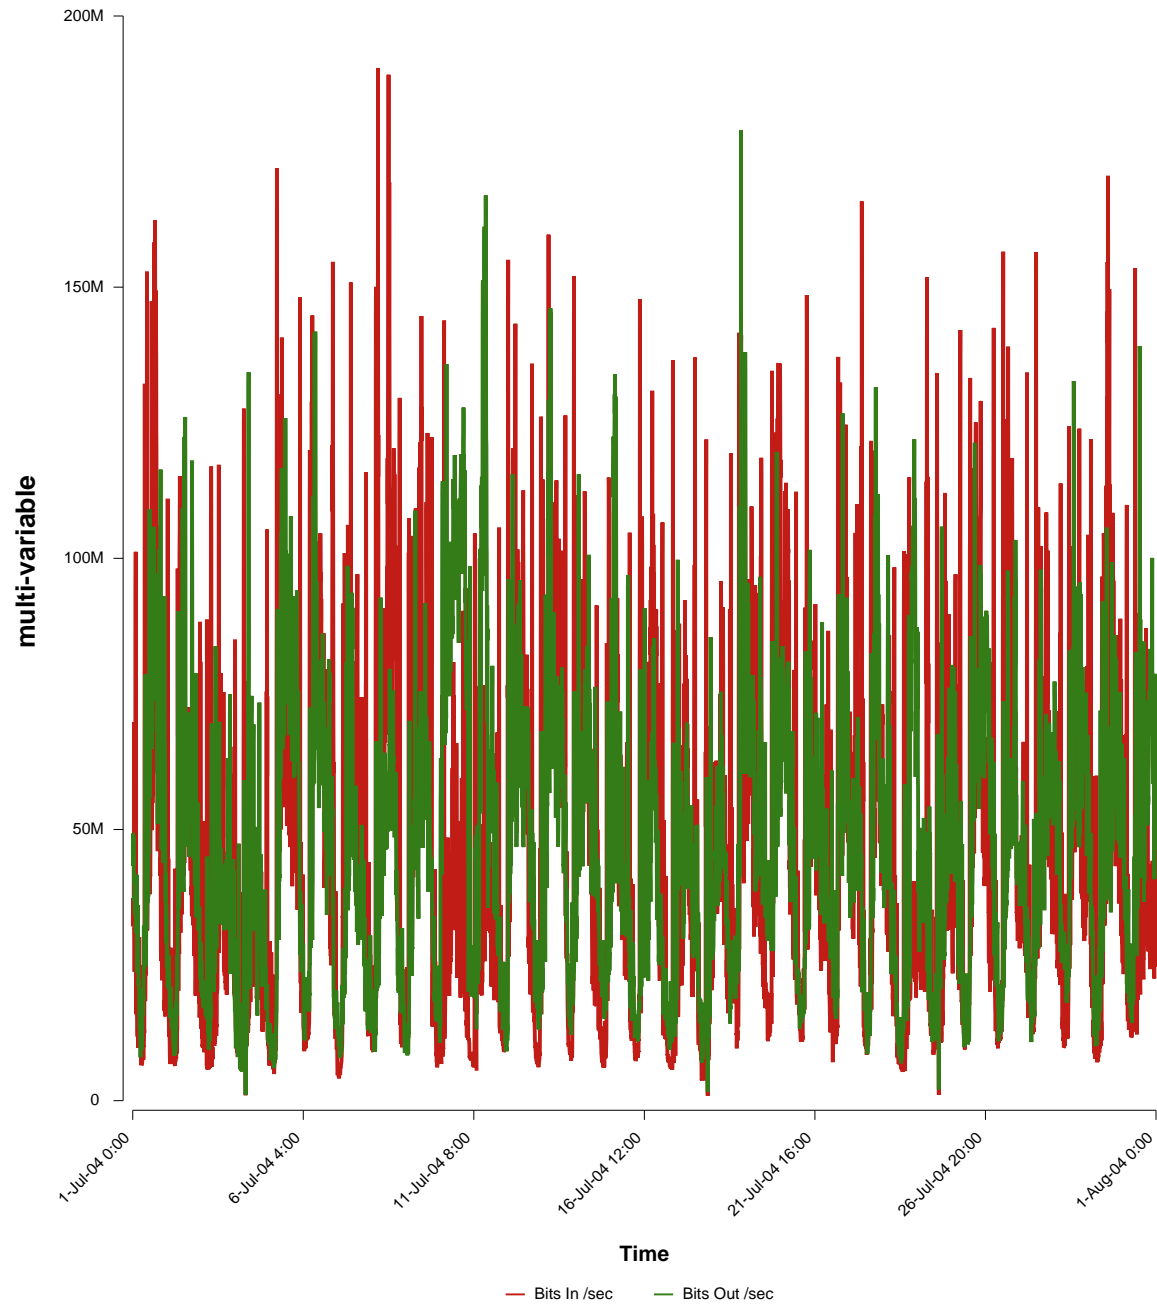

# eHealth Trend Report

Divide by Time

## SUNET-A-STHLM-KTH

From: 2004/07/01 00:00  
To: 2004/07/31 23:59

Created: 2004/08/02 05:50:10