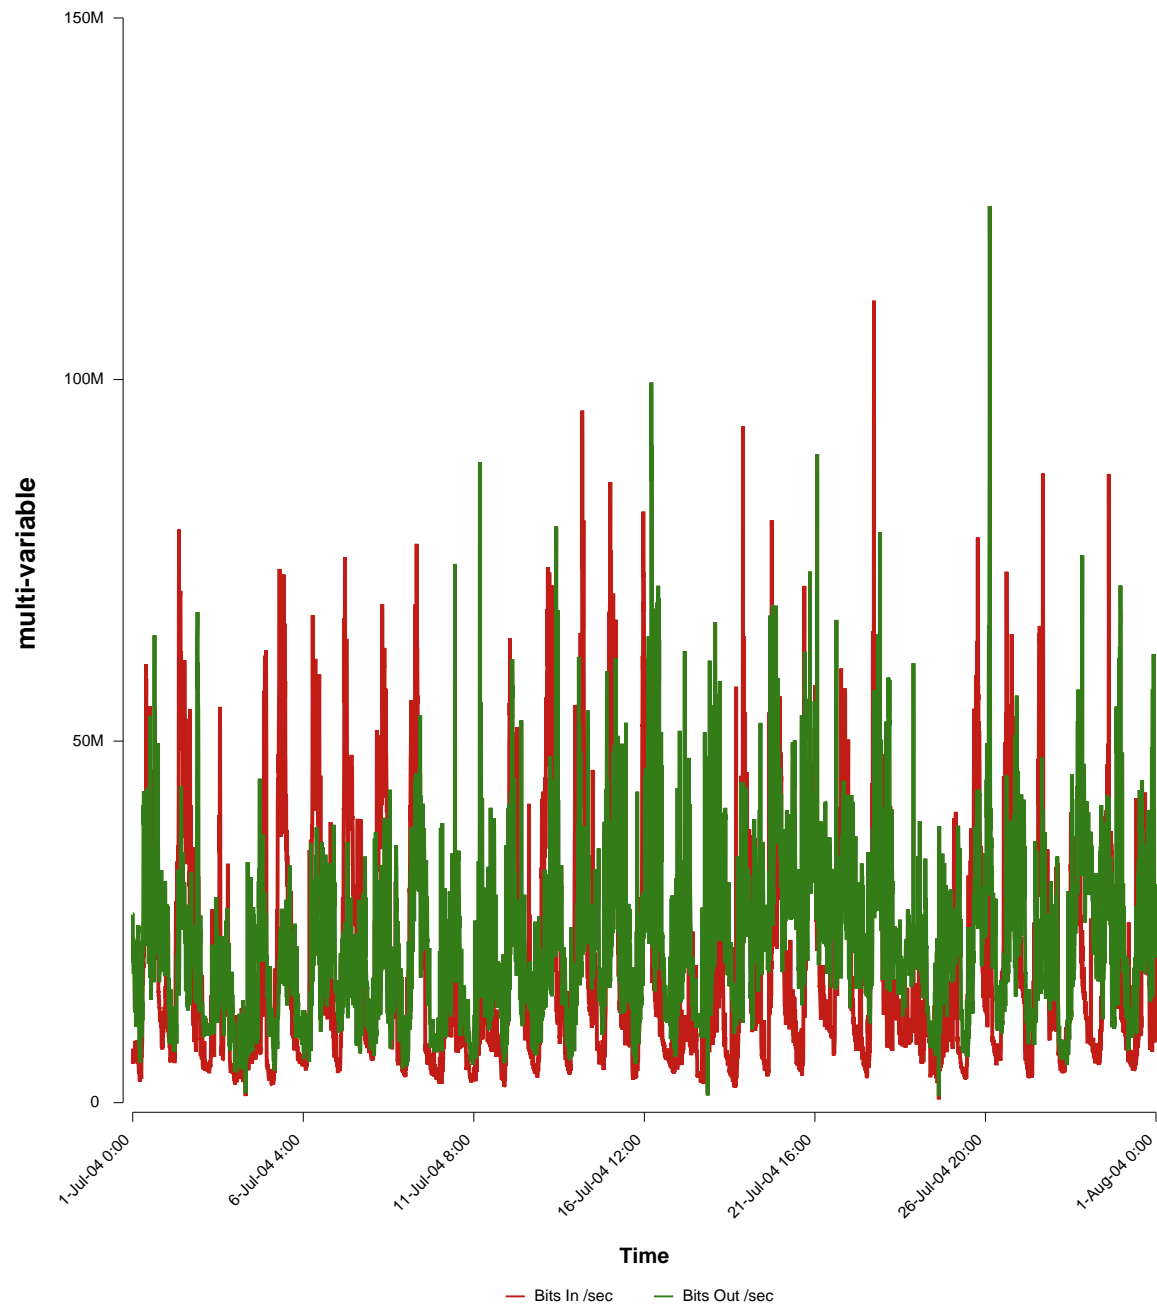

eHealth Trend Report

Divide by Time

SUNET-A-STHLM-KI

From: 2004/07/01 00:00
To: 2004/07/31 23:59

Created: 2004/08/02 05:40:10