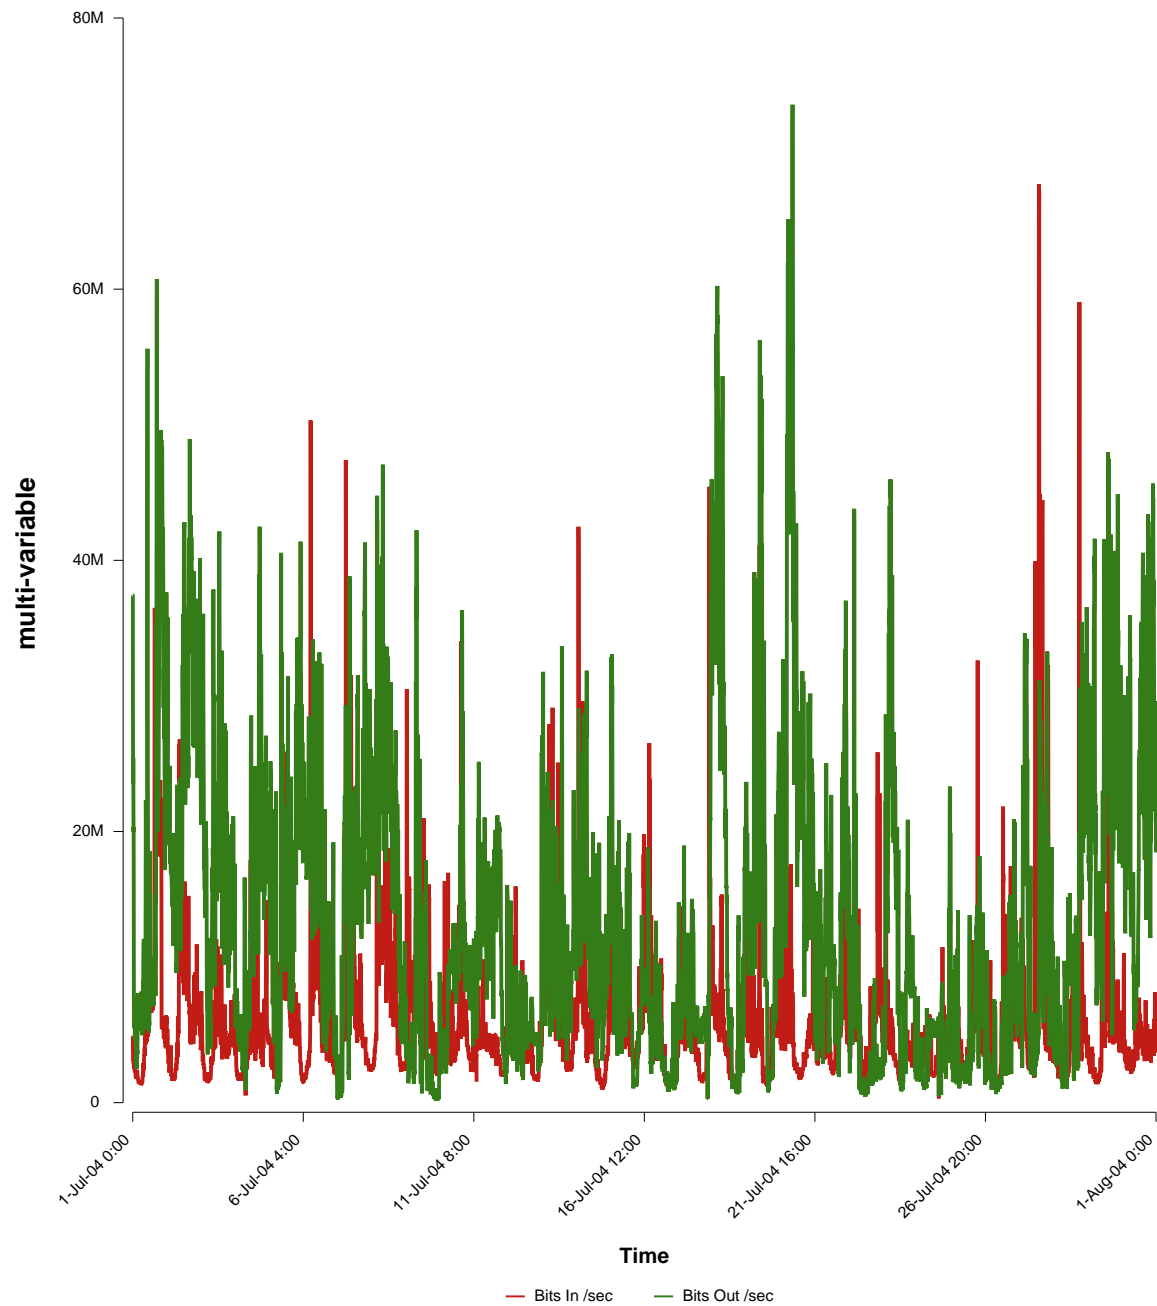

eHealth Trend Report

Divide by Time

SUNET-A-MALMO-MAH

From: 2004/07/01 00:00
To: 2004/07/31 23:59

Created: 2004/08/02 04:50:12