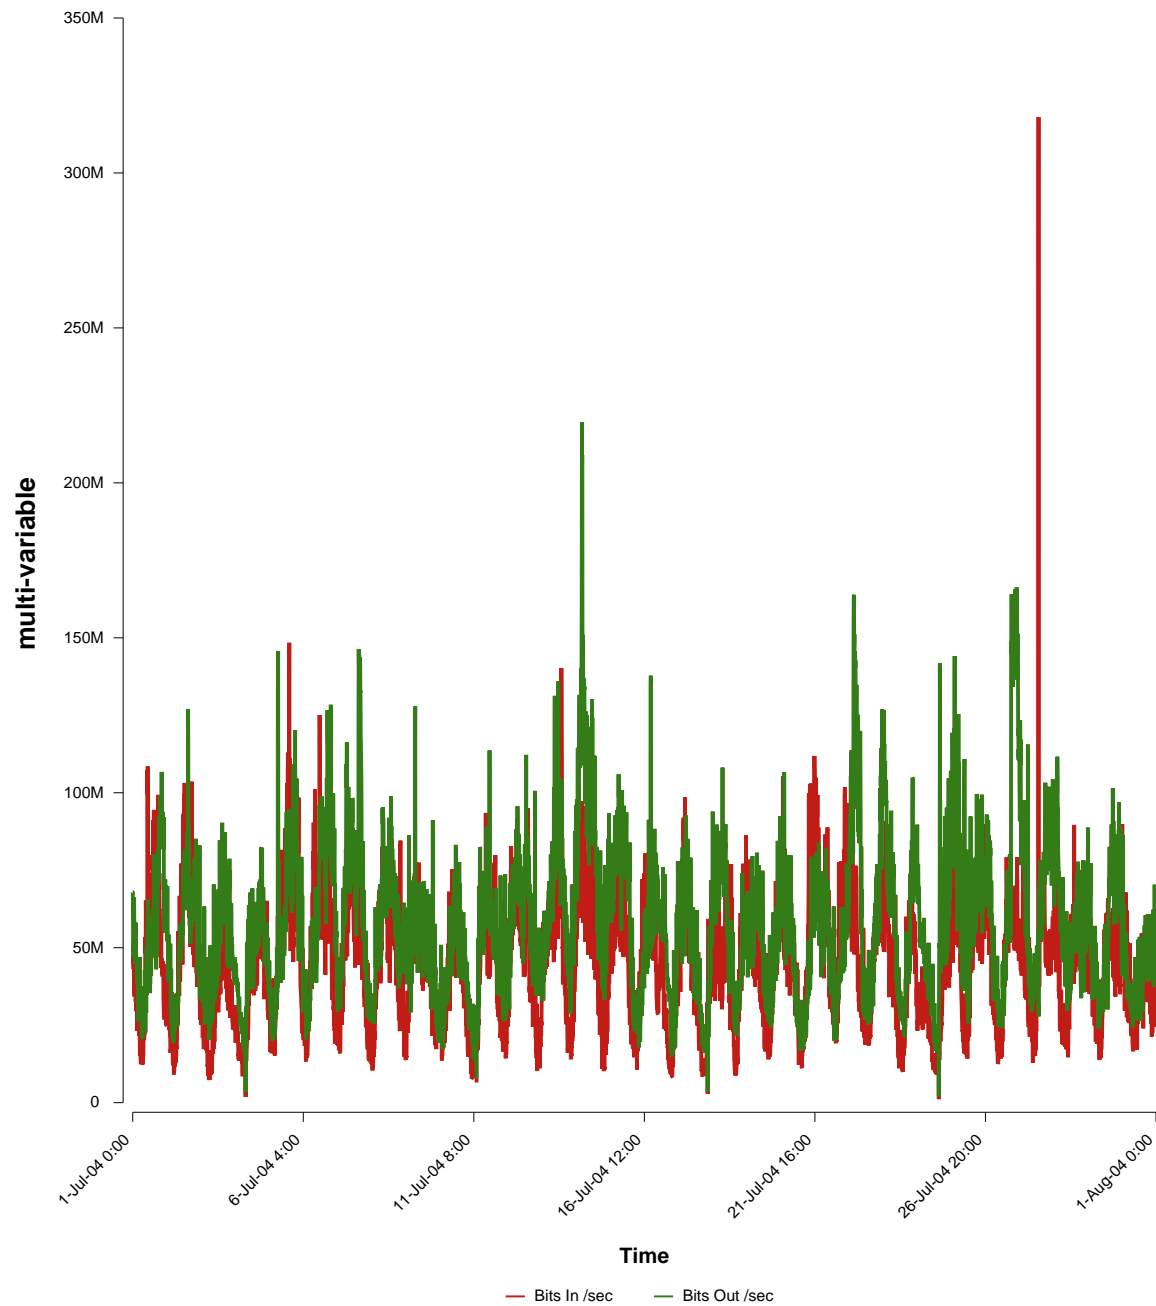

# eHealth Trend Report

Divide by Time

## SUNET-A-LUND-LU

From: 2004/07/01 00:00  
To: 2004/07/31 23:59

Created: 2004/08/02 04:50:12