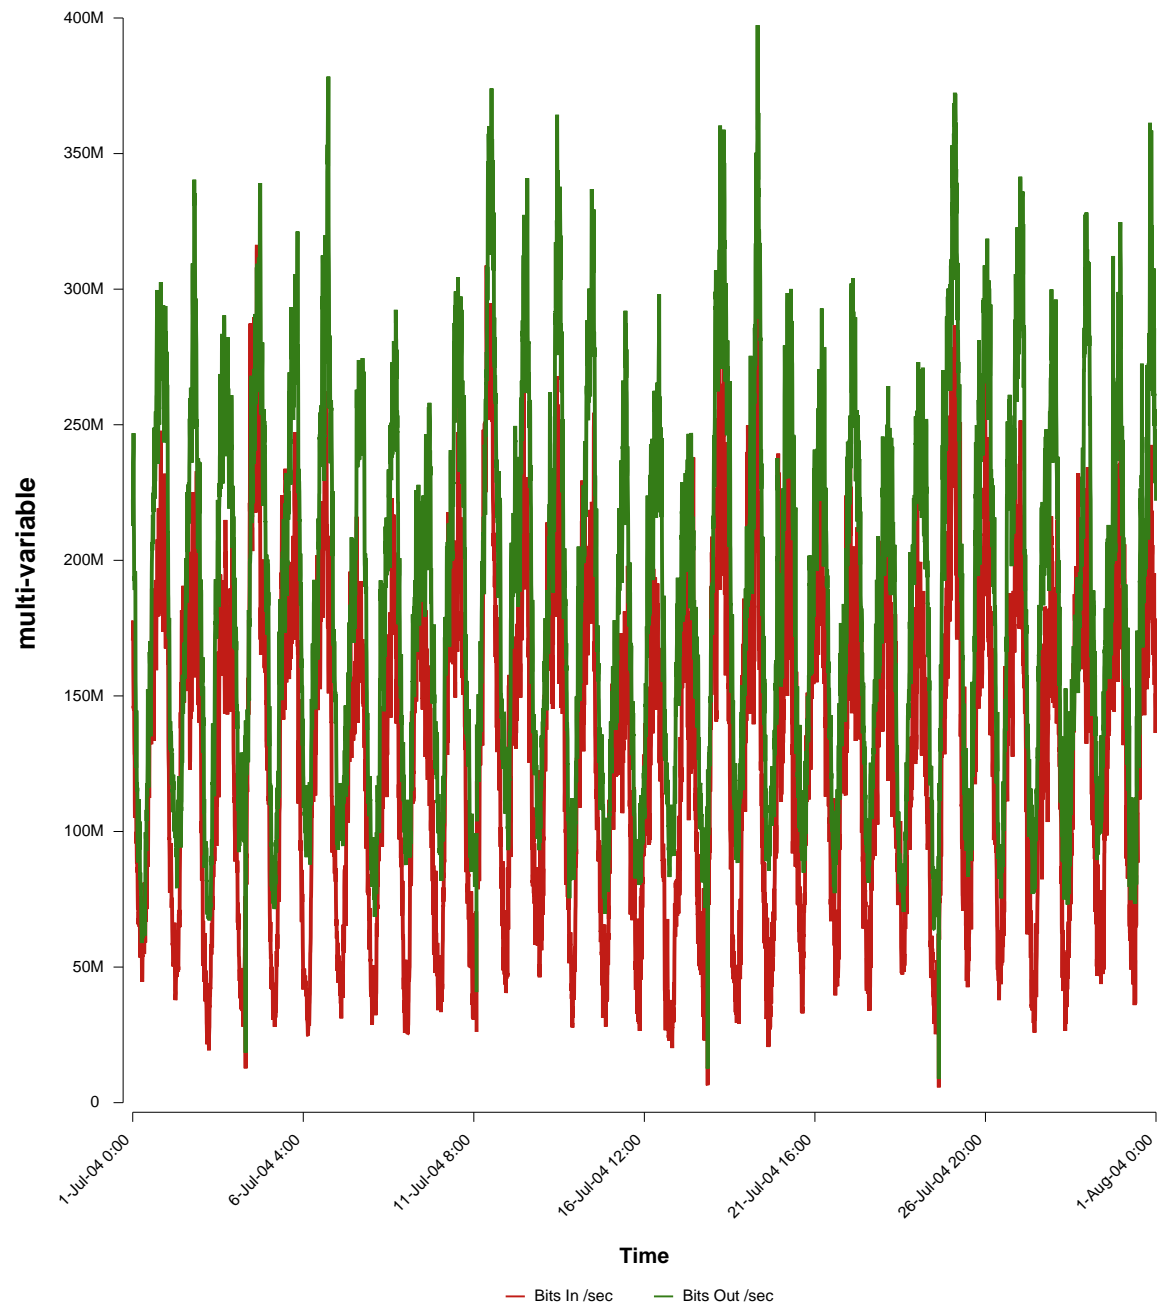

# eHealth Trend Report

Divide by Time

## SUNET-A-LINKOPING-LIU

From: 2004/07/01 00:00  
To: 2004/07/31 23:59

Created: 2004/08/02 04:30:08