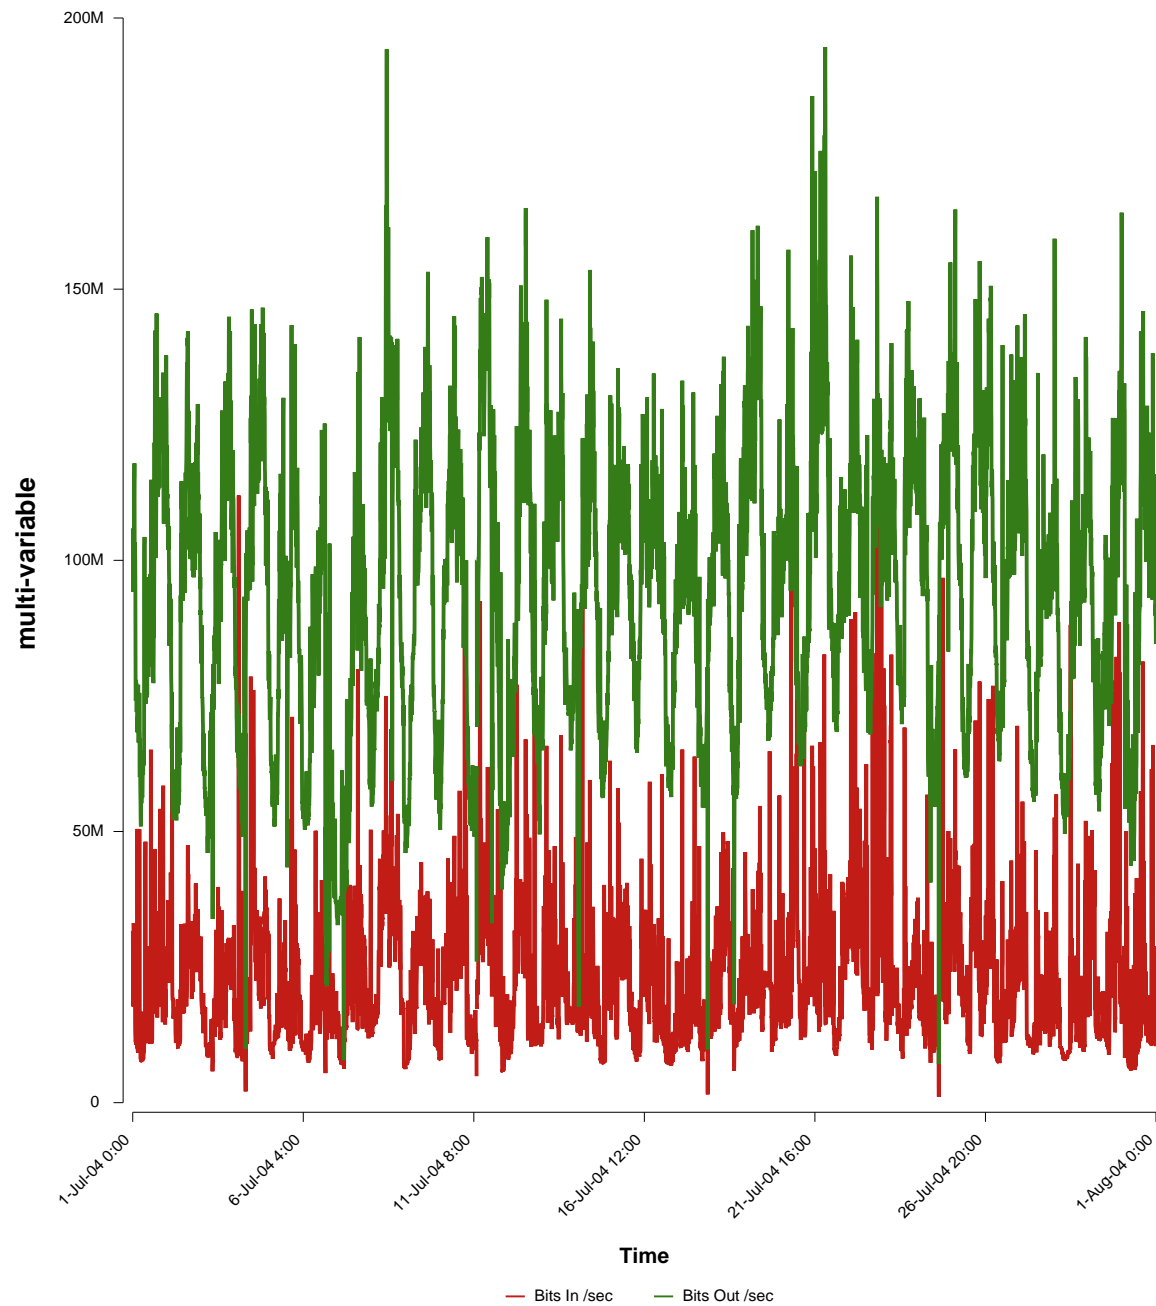

# eHealth Trend Report

Divide by Time

## SUNET-A-KRISTIANSTAD-HKR

From: 2004/07/01 00:00  
To: 2004/07/31 23:59

Created: 2004/08/02 04:20:25