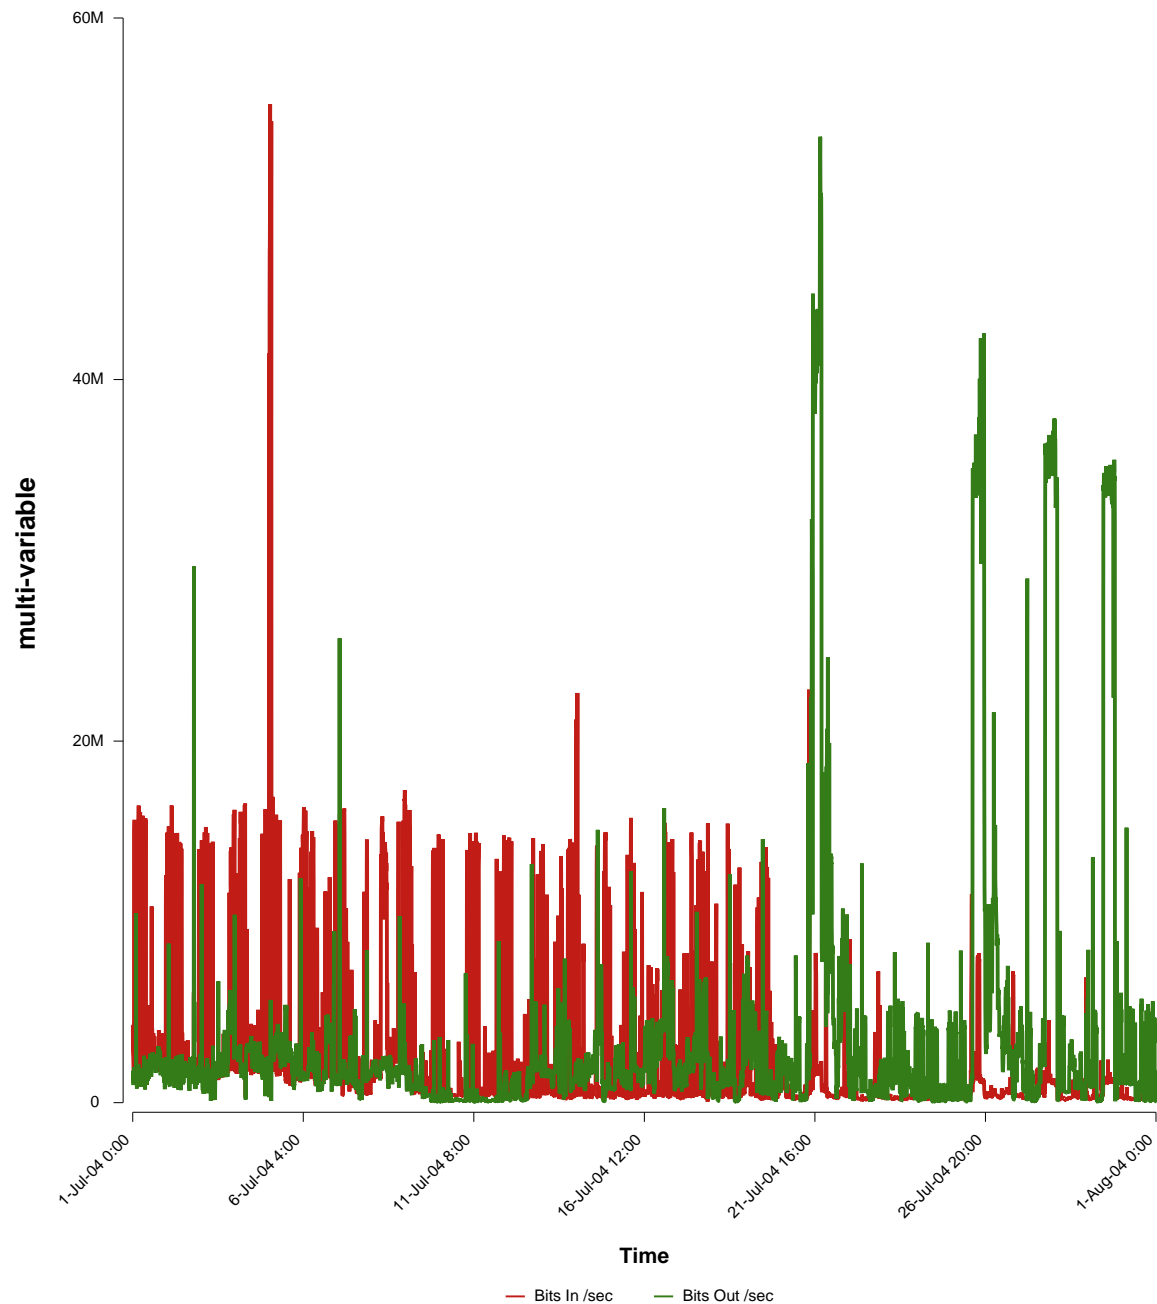

eHealth Trend Report

Divide by Time

SUNET-A-KIRUNA-IRF

From: 2004/07/01 00:00
To: 2004/07/31 23:59

Created: 2004/08/02 04:10:08