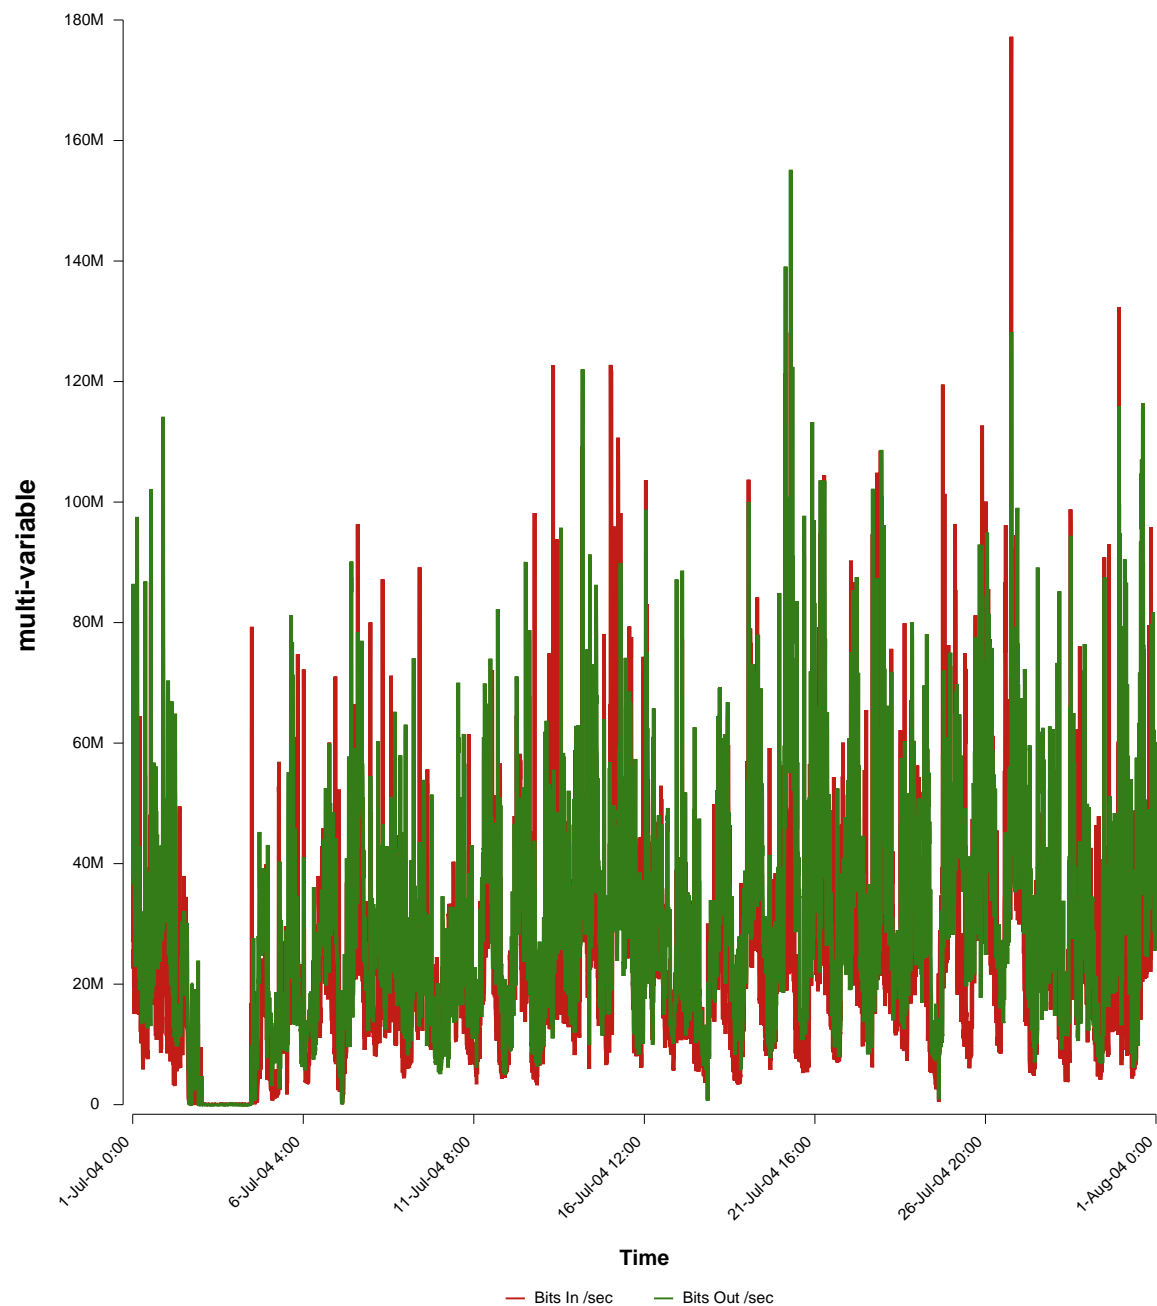

eHealth Trend Report

Divide by Time

SUNET-A-JONKOPING-HJ

From: 2004/07/01 00:00
To: 2004/07/31 23:59

Created: 2004/08/02 03:40:10