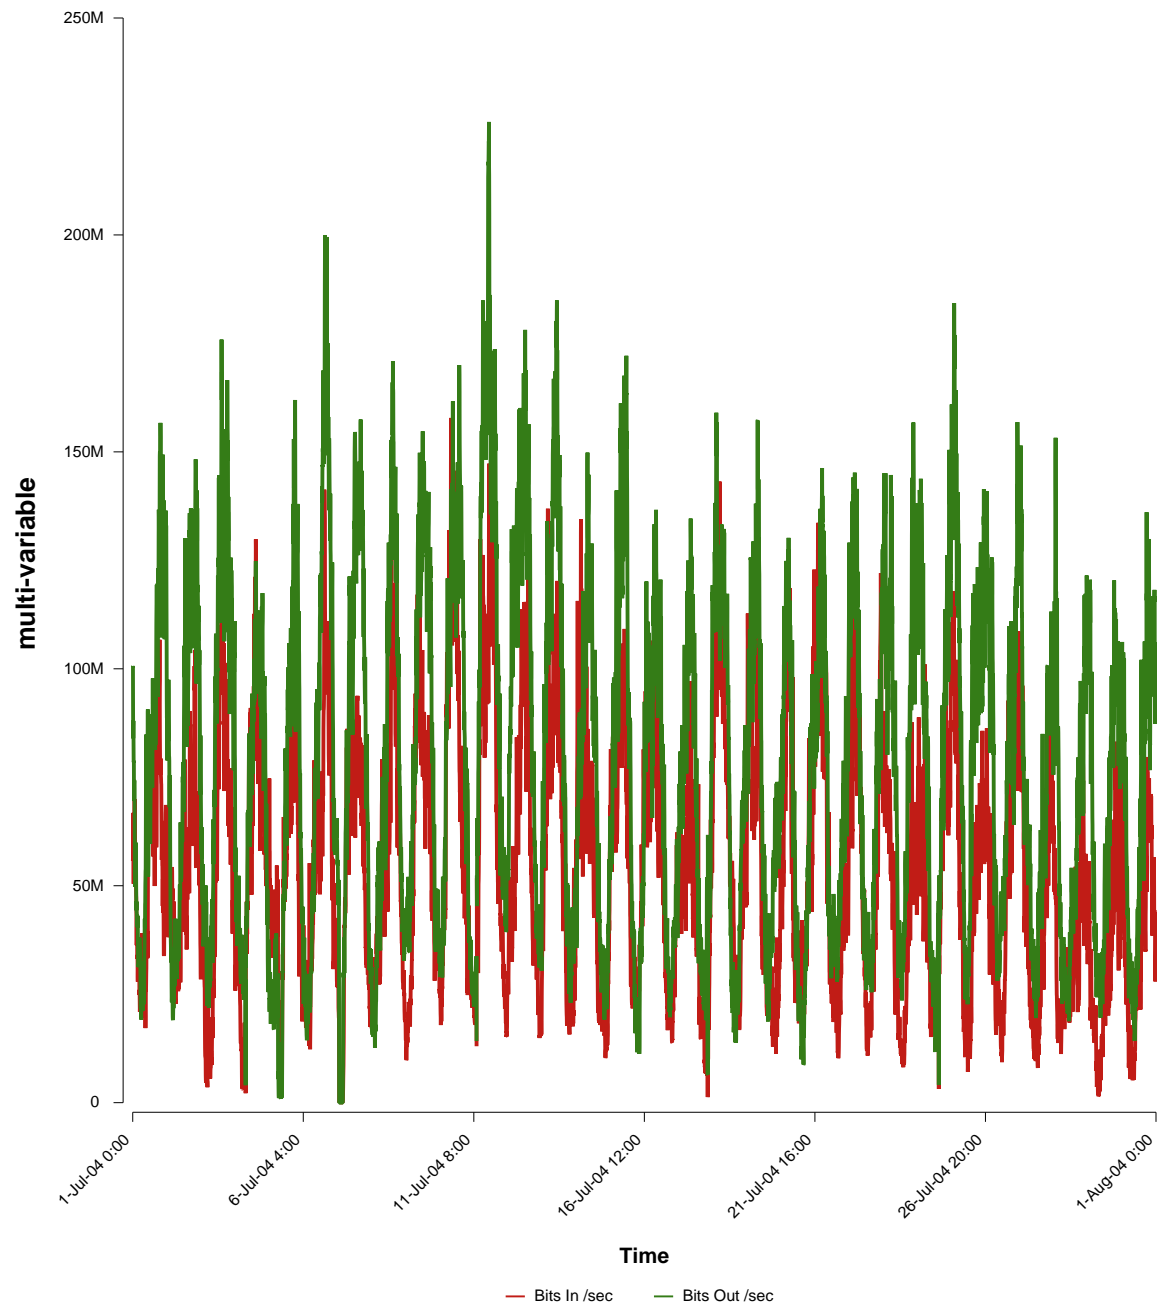

eHealth Trend Report

Divide by Time

SUNET-A-HALMSTAD-HH

From: 2004/07/01 00:00
To: 2004/07/31 23:59

Created: 2004/08/02 03:50:09