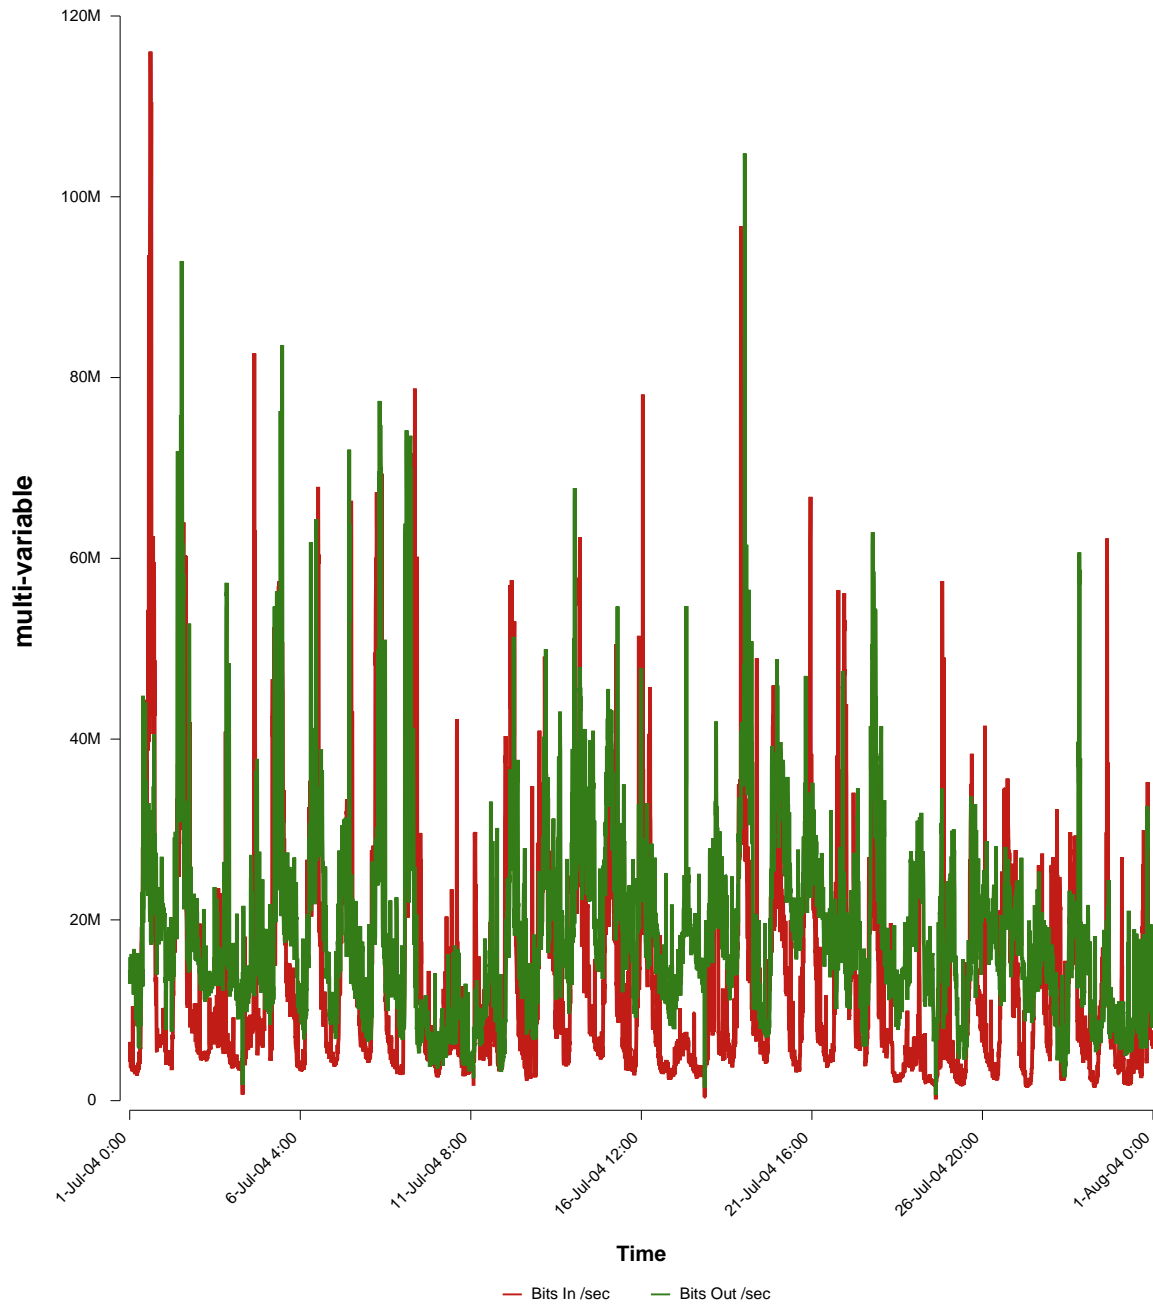

eHealth Trend Report

Divide by Time

SUNET-A-GBG-GU

From: 2004/07/01 00:00
To: 2004/07/31 23:59

Created: 2004/08/02 03:40:09