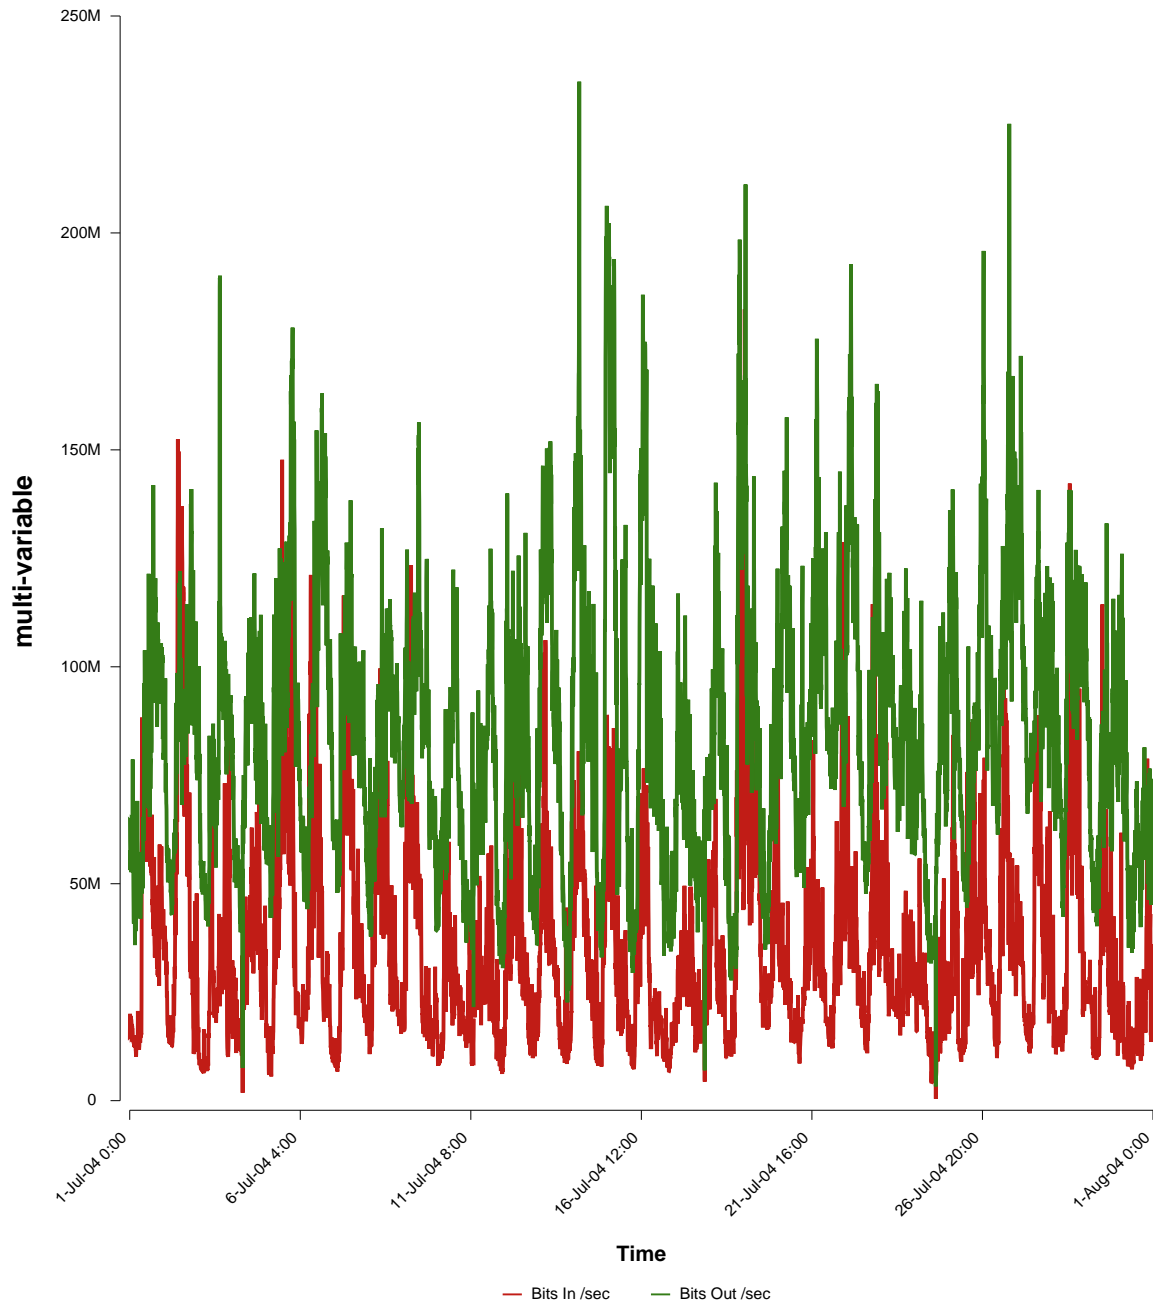

# eHealth Trend Report

Divide by Time

## SUNET-A-GBG-CHALMERS

From: 2004/07/01 00:00  
To: 2004/07/31 23:59

Created: 2004/08/02 03:30:06