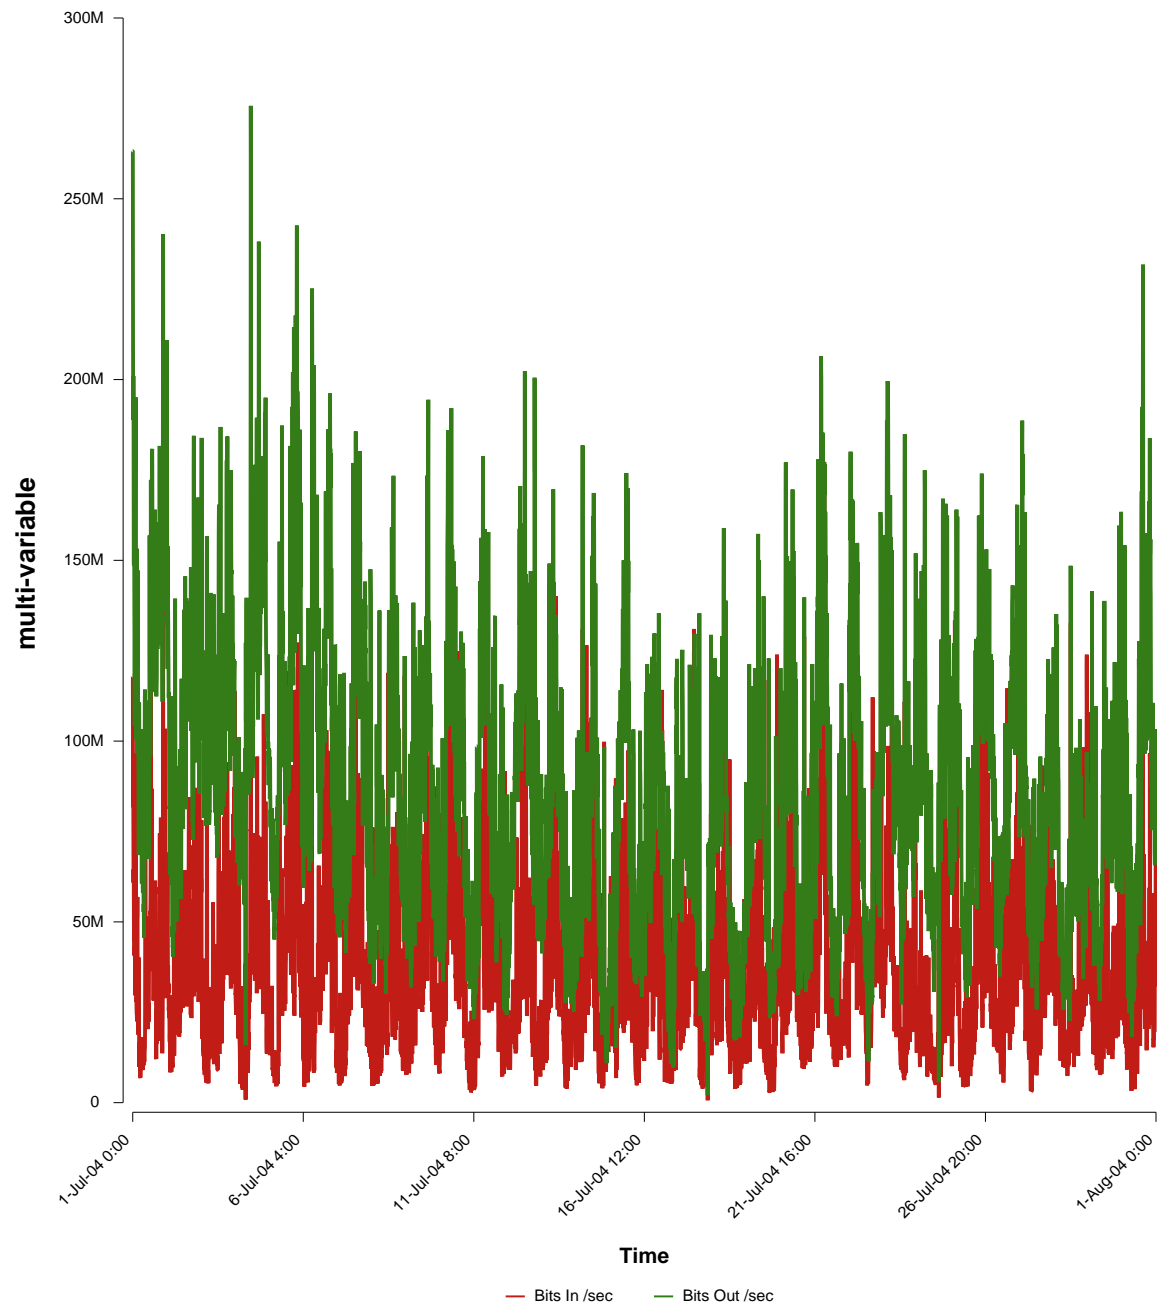

eHealth Trend Report

Divide by Time

SUNET-A-GAVLE-HIG

From: 2004/07/01 00:00
To: 2004/07/31 23:59

Created: 2004/08/02 03:20:19