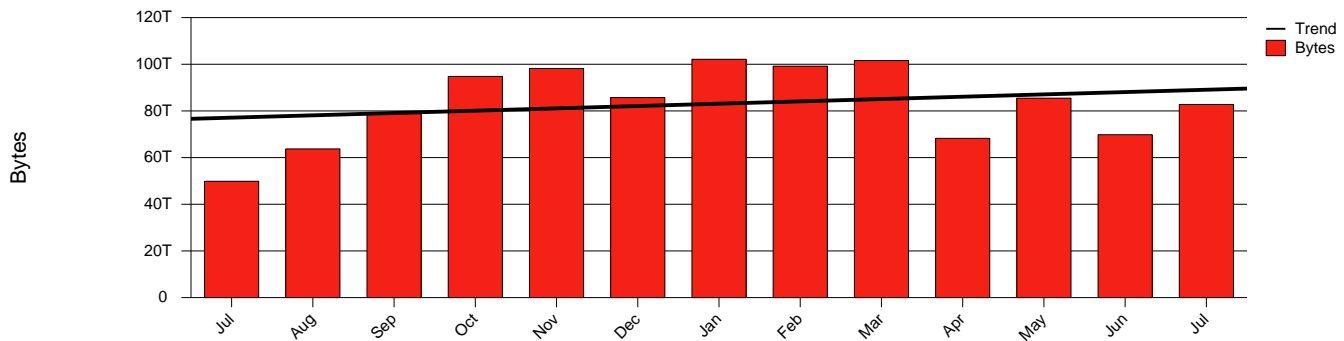

# Uppsala, UU - Monthly Health Report

LAN/WAN

Report for 2004/07/31

Total Network Volume by Month

Total Network Volume by Week

Total Network Volume by Day

Situations to Watch

Rank	Element Name	Variable	Threshold Value	Monthly Average		Days to (from) Threshold
				Actual	Predicted	
1	uu1-SRP(Out)	Volume (Bandwidth %)	80.000	6.027	6.484	Increasing
2	uu1-SRP(In)	Volume (Bandwidth %)	80.000	3.826	4.707	Increasing
3	uu2-SRP(Out)	Volume (Bandwidth %)	80.000	0.053	0.057	Increasing
4	uu2-SRP(In)	Volume (Bandwidth %)	80.000	0.037	0.053	Increasing
5	uu1-SRP(In)	Errors (% Frames)	5.000	0.000	0.000	Increasing
6	uu2-SRP(In)	Errors (% Frames)	5.000	0.019	0.000	Decreasing