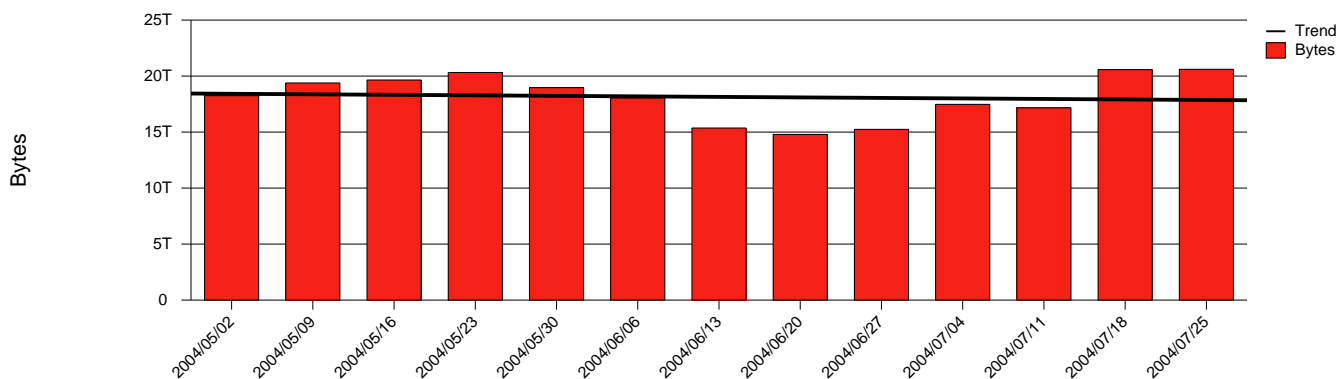

# Uppsala, UU - Monthly Health Report

LAN/WAN

Report for 2004/07/31

Total Network Volume by Month

Total Network Volume by Week

Total Network Volume by Day

Situations to Watch

Rank	Element Name	Variable	Threshold Value	Monthly Average		Days to (from) Threshold
				Actual	Predicted	
1	uu1-SRP(Out)	Volume (Bandwidth %)	80.000	6.027	6.484	Increasing
2	uu1-SRP(In)	Volume (Bandwidth %)	80.000	3.826	4.707	Increasing
3	uu2-SRP(Out)	Volume (Bandwidth %)	80.000	0.053	0.057	Increasing
4	uu2-SRP(In)	Volume (Bandwidth %)	80.000	0.037	0.053	Increasing
5	uu1-SRP(In)	Errors (% Frames)	5.000	0.000	0.000	Increasing
6	uu2-SRP(In)	Errors (% Frames)	5.000	0.019	0.000	Decreasing