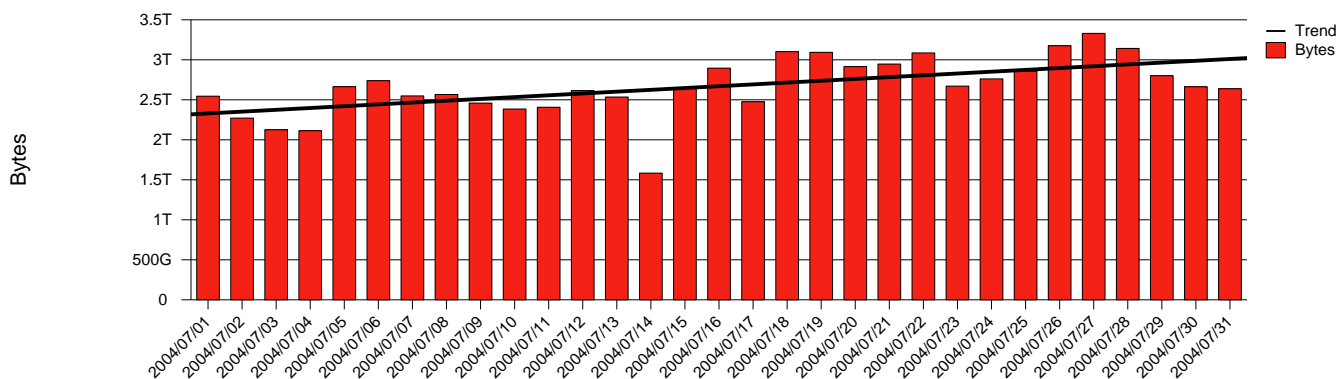

# Uppsala, UU - Monthly Health Report

LAN/WAN

Report for 2004/07/31

Total Network Volume by Month

Total Network Volume by Week

Total Network Volume by Day

Situations to Watch

Rank	Element Name	Variable	Threshold Value	Monthly Average		Days to (from) Threshold
				Actual	Predicted	
1	uu1-SRP(Out)	Volume (Bandwidth %)	80.000	6.027	6.484	Increasing
2	uu1-SRP(In)	Volume (Bandwidth %)	80.000	3.826	4.707	Increasing
3	uu2-SRP(Out)	Volume (Bandwidth %)	80.000	0.053	0.057	Increasing
4	uu2-SRP(In)	Volume (Bandwidth %)	80.000	0.037	0.053	Increasing
5	uu1-SRP(In)	Errors (% Frames)	5.000	0.000	0.000	Increasing
6	uu2-SRP(In)	Errors (% Frames)	5.000	0.019	0.000	Decreasing