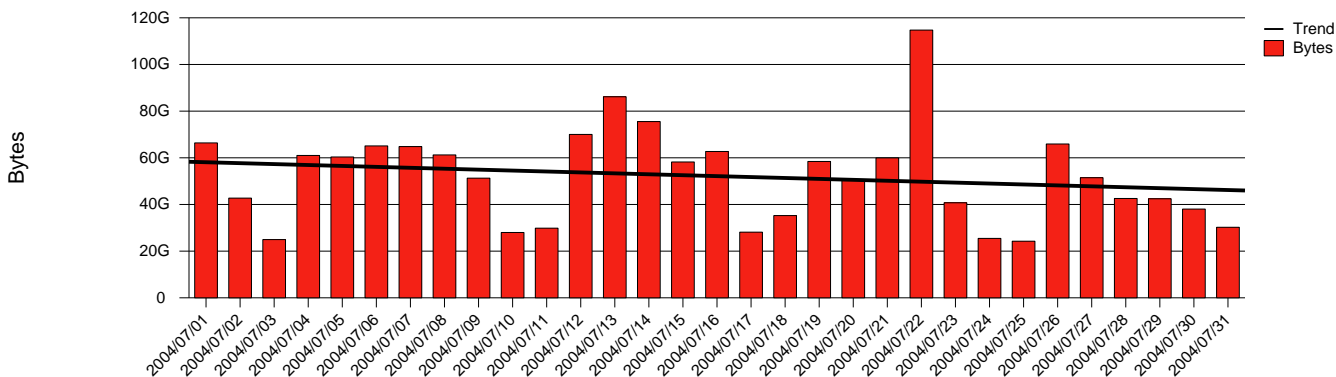

Uppsala, SLU - Monthly Health Report

LAN/WAN

Report for 2004/07/31

Total Network Volume by Month

Total Network Volume by Week

Total Network Volume by Day

Situations to Watch

Rank	Element Name	Variable	Threshold	Monthly Average		Days to (from) Threshold
			Value	Actual	Predicted	
1	slu1-SRP(In)	Volume (Bandwidth %)	80.000	0.118	0.158	Increasing
2	slu2-SRP(Out)	Volume (Bandwidth %)	80.000	0.060	0.096	Increasing
3	slu2-SRP(In)	Volume (Bandwidth %)	80.000	0.003	0.003	Increasing
4	slu1-SRP(In)	Errors (% Frames)	5.000	0.000	0.000	Decreasing
5	slu1-SRP(Out)	Volume (Bandwidth %)	80.000	0.013	0.017	Decreasing
6	slu2-SRP(In)	Errors (% Frames)	5.000	0.000	0.004	Decreasing