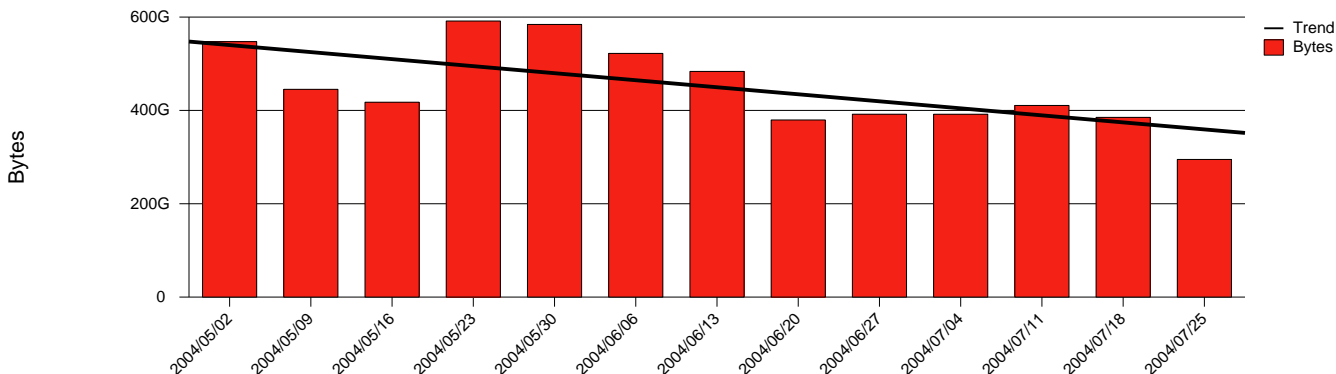

Uppsala, SLU - Monthly Health Report

LAN/WAN

Report for 2004/07/31

Total Network Volume by Month

Total Network Volume by Week

Total Network Volume by Day

Situations to Watch

Rank	Element Name	Variable	Threshold	Monthly Average		Days to (from) Threshold
			Value	Actual	Predicted	
1	slu1-SRP(In)	Volume (Bandwidth %)	80.000	0.118	0.158	Increasing
2	slu2-SRP(Out)	Volume (Bandwidth %)	80.000	0.060	0.096	Increasing
3	slu2-SRP(In)	Volume (Bandwidth %)	80.000	0.003	0.003	Increasing
4	slu1-SRP(In)	Errors (% Frames)	5.000	0.000	0.000	Decreasing
5	slu1-SRP(Out)	Volume (Bandwidth %)	80.000	0.013	0.017	Decreasing
6	slu2-SRP(In)	Errors (% Frames)	5.000	0.000	0.004	Decreasing