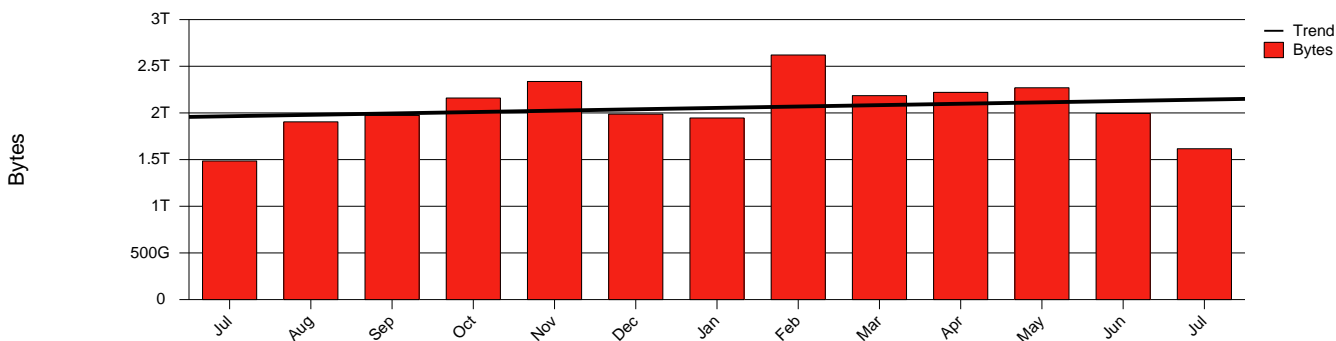

Uppsala, SLU - Monthly Health Report

LAN/WAN

Report for 2004/07/31

Total Network Volume by Month

Total Network Volume by Week

Total Network Volume by Day

Situations to Watch

Rank	Element Name	Variable	Threshold	Monthly Average		Days to (from) Threshold
			Value	Actual	Predicted	
1	slu1-SRP(In)	Volume (Bandwidth %)	80.000	0.118	0.158	Increasing
2	slu2-SRP(Out)	Volume (Bandwidth %)	80.000	0.060	0.096	Increasing
3	slu2-SRP(In)	Volume (Bandwidth %)	80.000	0.003	0.003	Increasing
4	slu1-SRP(In)	Errors (% Frames)	5.000	0.000	0.000	Decreasing
5	slu1-SRP(Out)	Volume (Bandwidth %)	80.000	0.013	0.017	Decreasing
6	slu2-SRP(In)	Errors (% Frames)	5.000	0.000	0.004	Decreasing