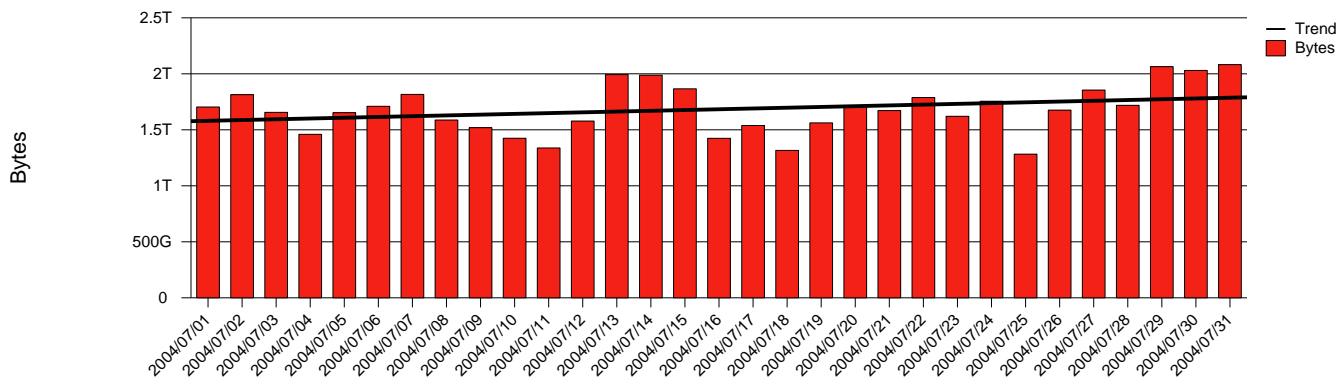

# Umeå, UMU - Monthly Health Report

LAN/WAN

Report for 2004/07/31

Total Network Volume by Month

Total Network Volume by Week

Total Network Volume by Day

Situations to Watch

Rank	Element Name	Variable	Threshold Value	Monthly Average		Days to (from) Threshold
				Actual	Predicted	
1	umu2-SRP(In)	Errors (% Frames)	5.000	0.000	17.610	(380)
2	umu1-SRP(Out)	Volume (Bandwidth %)	80.000	4.042	4.911	Increasing
3	umu1-SRP(In)	Volume (Bandwidth %)	80.000	2.226	2.220	Decreasing
4	umu1-SRP(In)	Errors (% Frames)	5.000	0.000	0.000	Decreasing
5	umu2-SRP(In)	Volume (Bandwidth %)	80.000	0.002	0.005	Decreasing
6	umu2-SRP(Out)	Volume (Bandwidth %)	80.000	0.000	0.000	Decreasing