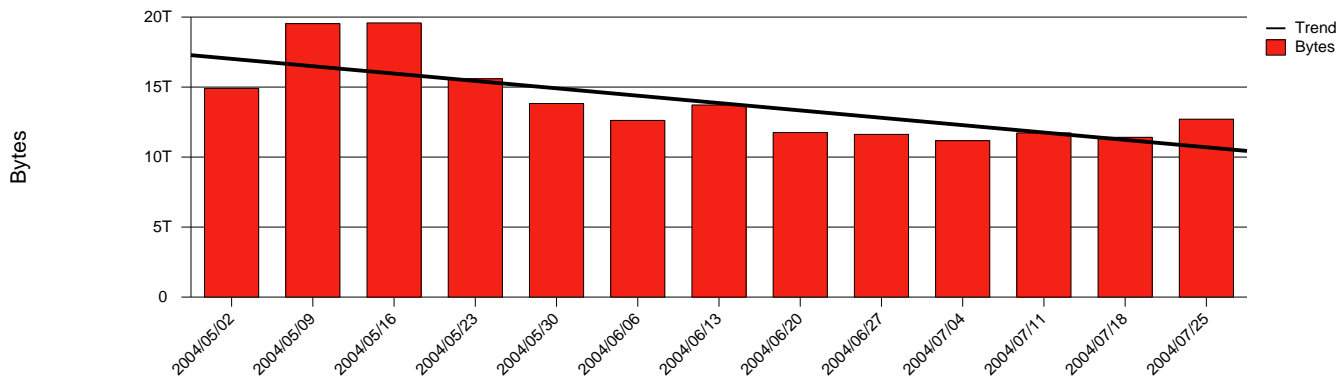

# Umeå, UMU - Monthly Health Report

LAN/WAN

Report for 2004/07/31

Total Network Volume by Month

Total Network Volume by Week

Total Network Volume by Day

Situations to Watch

Rank	Element Name	Variable	Threshold Value	Monthly Average		Days to (from) Threshold
				Actual	Predicted	
1	umu2-SRP(In)	Errors (% Frames)	5.000	0.000	17.610	(380)
2	umu1-SRP(Out)	Volume (Bandwidth %)	80.000	4.042	4.911	Increasing
3	umu1-SRP(In)	Volume (Bandwidth %)	80.000	2.226	2.220	Decreasing
4	umu1-SRP(In)	Errors (% Frames)	5.000	0.000	0.000	Decreasing
5	umu2-SRP(In)	Volume (Bandwidth %)	80.000	0.002	0.005	Decreasing
6	umu2-SRP(Out)	Volume (Bandwidth %)	80.000	0.000	0.000	Decreasing