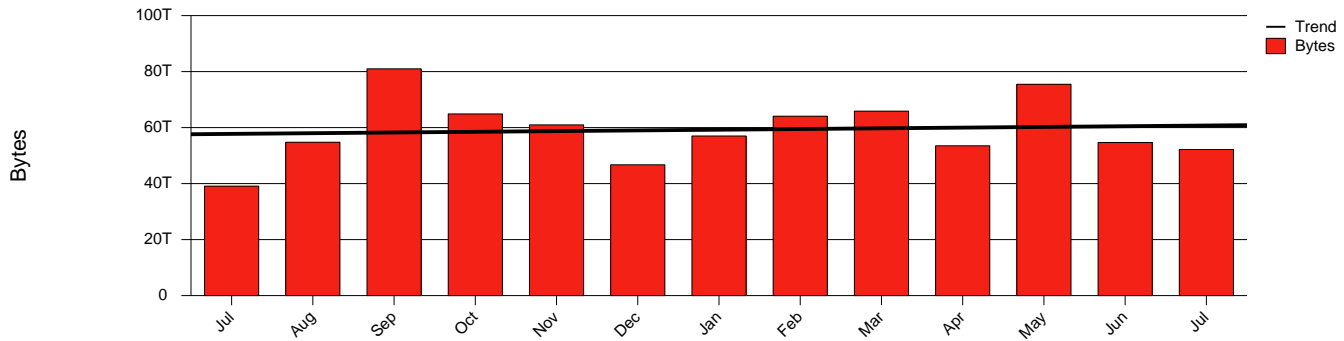

# Umeå, UMU - Monthly Health Report

LAN/WAN

Report for 2004/07/31

Total Network Volume by Month

Total Network Volume by Week

Total Network Volume by Day

Situations to Watch

Rank	Element Name	Variable	Threshold Value	Monthly Average		Days to (from) Threshold
				Actual	Predicted	
1	umu2-SRP(In)	Errors (% Frames)	5.000	0.000	17.610	(380)
2	umu1-SRP(Out)	Volume (Bandwidth %)	80.000	4.042	4.911	Increasing
3	umu1-SRP(In)	Volume (Bandwidth %)	80.000	2.226	2.220	Decreasing
4	umu1-SRP(In)	Errors (% Frames)	5.000	0.000	0.000	Decreasing
5	umu2-SRP(In)	Volume (Bandwidth %)	80.000	0.002	0.005	Decreasing
6	umu2-SRP(Out)	Volume (Bandwidth %)	80.000	0.000	0.000	Decreasing