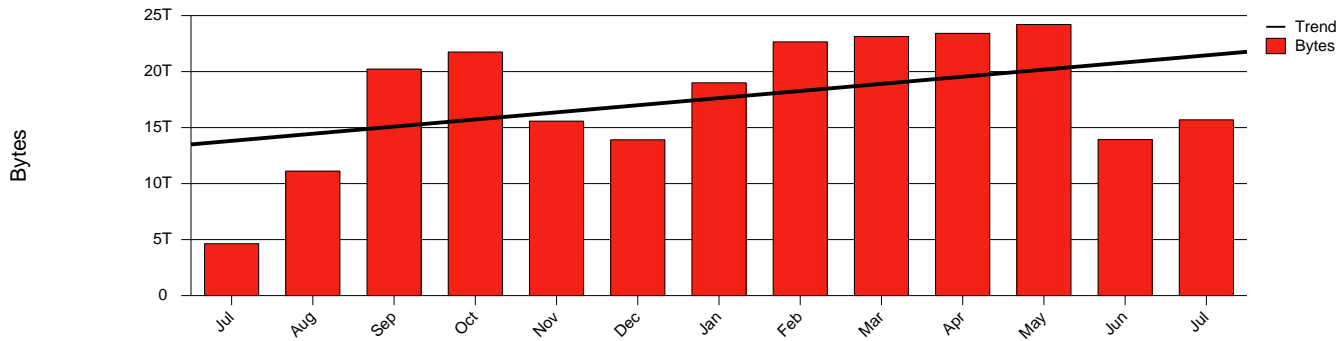

# Skövde, HIS - Monthly Health Report

LAN/WAN

Report for 2004/07/31

Total Network Volume by Month

Total Network Volume by Week

Total Network Volume by Day

Situations to Watch

Rank	Element Name	Variable	Threshold Value	Monthly Average		Days to (from) Threshold
				Actual	Predicted	
1	his1-SRP(Out)	Volume (Bandwidth %)	80.000	0.001	1.389	Increasing
2	his2-SRP(Out)	Volume (Bandwidth %)	80.000	1.083	0.287	Increasing
3	his1-SRP(In)	Volume (Bandwidth %)	80.000	0.800	0.575	Increasing
4	his2-SRP(In)	Volume (Bandwidth %)	80.000	0.002	0.532	Increasing
5	his1-SRP(In)	Errors (% Frames)	5.000	0.000	0.000	Decreasing