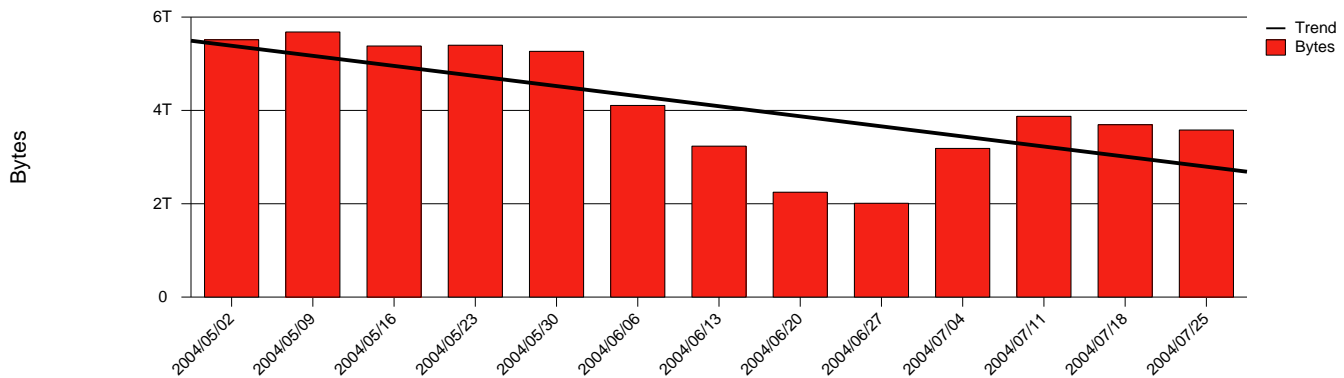

# Skövde, HIS - Monthly Health Report

LAN/WAN

Report for 2004/07/31

Total Network Volume by Month

Total Network Volume by Week

Total Network Volume by Day

Situations to Watch

Rank	Element Name	Variable	Threshold Value	Monthly Average		Days to (from) Threshold
				Actual	Predicted	
1	his1-SRP(Out)	Volume (Bandwidth %)	80.000	0.001	1.389	Increasing
2	his2-SRP(Out)	Volume (Bandwidth %)	80.000	1.083	0.287	Increasing
3	his1-SRP(In)	Volume (Bandwidth %)	80.000	0.800	0.575	Increasing
4	his2-SRP(In)	Volume (Bandwidth %)	80.000	0.002	0.532	Increasing
5	his1-SRP(In)	Errors (% Frames)	5.000	0.000	0.000	Decreasing