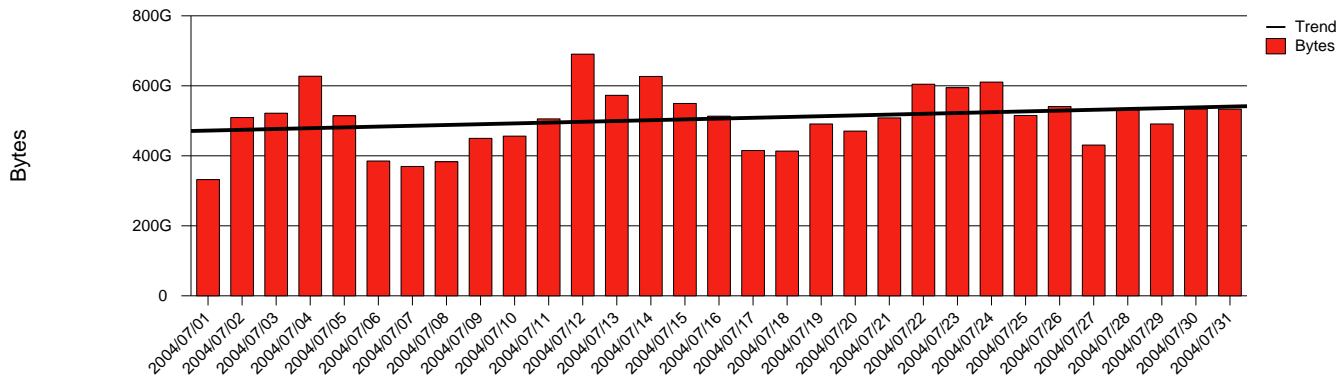

# Skövde, HIS - Monthly Health Report

LAN/WAN

Report for 2004/07/31

Total Network Volume by Month

Total Network Volume by Week

Total Network Volume by Day

Situations to Watch

Rank	Element Name	Variable	Threshold Value	Monthly Average		Days to (from) Threshold
				Actual	Predicted	
1	his1-SRP(Out)	Volume (Bandwidth %)	80.000	0.001	1.389	Increasing
2	his2-SRP(Out)	Volume (Bandwidth %)	80.000	1.083	0.287	Increasing
3	his1-SRP(In)	Volume (Bandwidth %)	80.000	0.800	0.575	Increasing
4	his2-SRP(In)	Volume (Bandwidth %)	80.000	0.002	0.532	Increasing
5	his1-SRP(In)	Errors (% Frames)	5.000	0.000	0.000	Decreasing