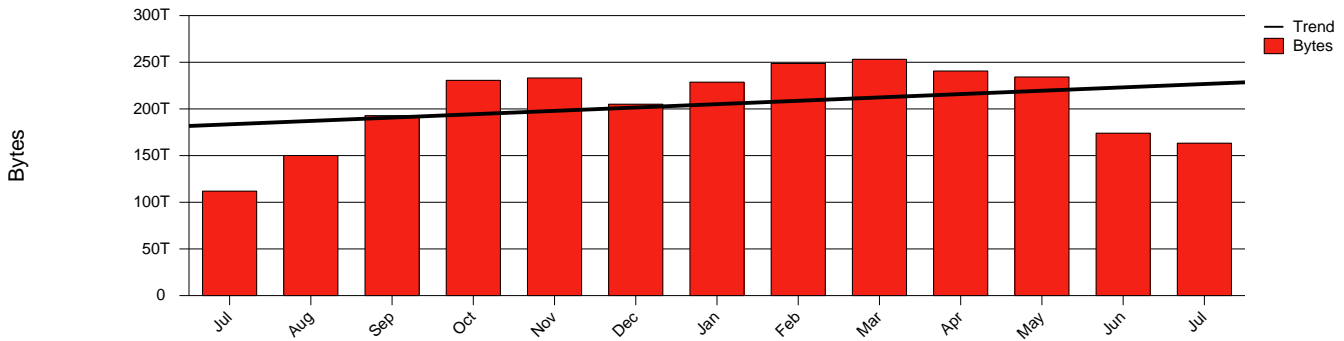

Luleå, LTU - Monthly Health Report

LAN/WAN

Report for 2004/07/31

Total Network Volume by Month

Total Network Volume by Week

Total Network Volume by Day

Situations to Watch

Rank	Element Name	Variable	Threshold Value	Monthly Average		Days to (from) Threshold
				Actual	Predicted	
1	ltu1-SRP(In)	Volume (Bandwidth %)	80.000	7.869	11.440	Increasing
2	ltu1-SRP(Out)	Volume (Bandwidth %)	80.000	11.453	16.280	Increasing
3	ltu2-SRP(In)	Volume (Bandwidth %)	80.000	0.159	0.733	Increasing
4	ltu2-SRP(Out)	Volume (Bandwidth %)	80.000	0.140	0.298	Increasing
5	ltu1-SRP(In)	Errors (% Frames)	5.000	0.000	0.000	Increasing