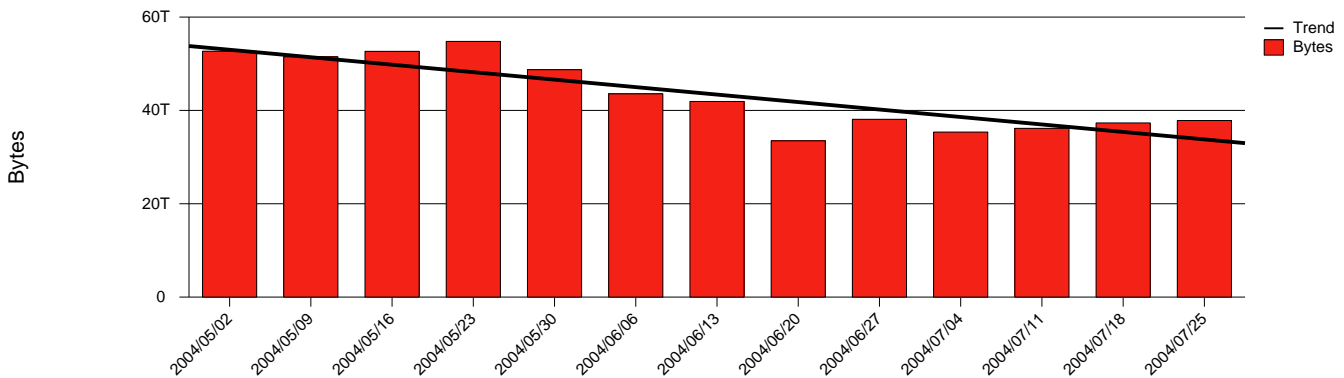

Luleå, LTU - Monthly Health Report

LAN/WAN

Report for 2004/07/31

Total Network Volume by Month

Total Network Volume by Week

Total Network Volume by Day

Situations to Watch

Rank	Element Name	Variable	Threshold Value	Monthly Average		Days to (from) Threshold
				Actual	Predicted	
1	ltu1-SRP(In)	Volume (Bandwidth %)	80.000	7.869	11.440	Increasing
2	ltu1-SRP(Out)	Volume (Bandwidth %)	80.000	11.453	16.280	Increasing
3	ltu2-SRP(In)	Volume (Bandwidth %)	80.000	0.159	0.733	Increasing
4	ltu2-SRP(Out)	Volume (Bandwidth %)	80.000	0.140	0.298	Increasing
5	ltu1-SRP(In)	Errors (% Frames)	5.000	0.000	0.000	Increasing