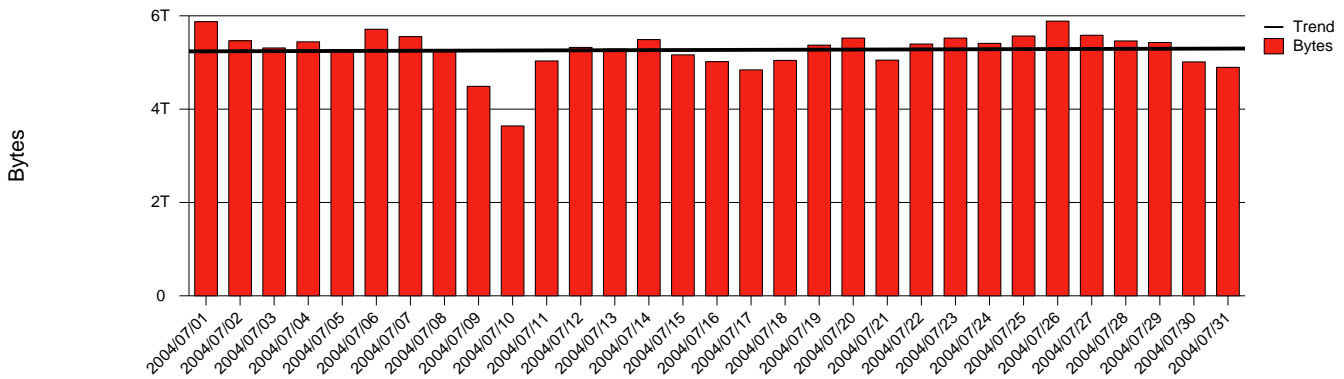

Luleå, LTU - Monthly Health Report

LAN/WAN

Report for 2004/07/31

Total Network Volume by Month

Total Network Volume by Week

Total Network Volume by Day

Situations to Watch

Rank	Element Name	Variable	Threshold Value	Monthly Average		Days to (from) Threshold
				Actual	Predicted	
1	ltu1-SRP(In)	Volume (Bandwidth %)	80.000	7.869	11.440	Increasing
2	ltu1-SRP(Out)	Volume (Bandwidth %)	80.000	11.453	16.280	Increasing
3	ltu2-SRP(In)	Volume (Bandwidth %)	80.000	0.159	0.733	Increasing
4	ltu2-SRP(Out)	Volume (Bandwidth %)	80.000	0.140	0.298	Increasing
5	ltu1-SRP(In)	Errors (% Frames)	5.000	0.000	0.000	Increasing