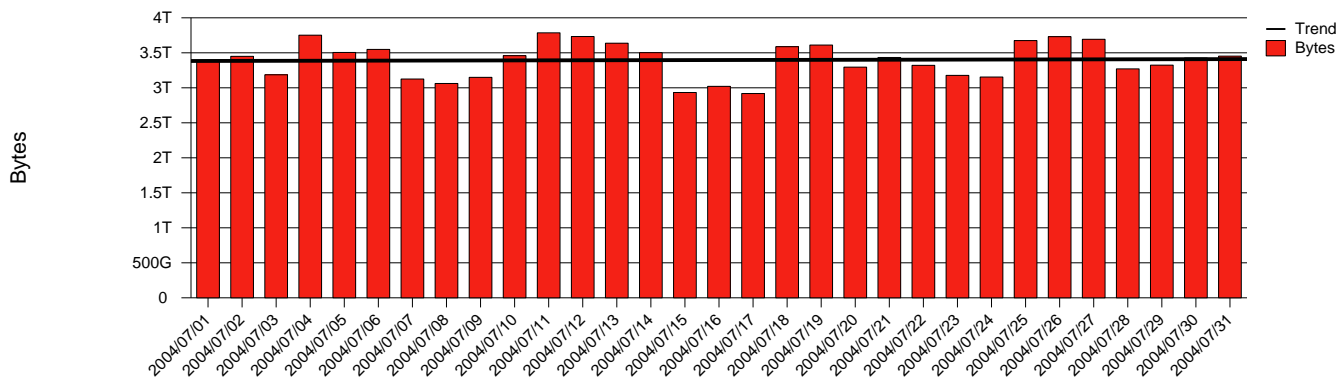

Linköping, LIU - Monthly Health Report

LAN/WAN

Report for 2004/07/31

Total Network Volume by Month

Total Network Volume by Week

Total Network Volume by Day

Situations to Watch

Rank	Element Name	Variable	Threshold Value	Monthly Average		Days to (from) Threshold
				Actual	Predicted	
1	liu2-SRP(In)	Volume (Bandwidth %)	80.000	5.241	10.129	Increasing
2	liu2-SRP(Out)	Volume (Bandwidth %)	80.000	7.406	13.153	Increasing
3	liu1-SRP(In)	Volume (Bandwidth %)	80.000	0.002	0.250	Increasing
4	liu1-SRP(Out)	Volume (Bandwidth %)	80.000	0.001	0.222	Increasing
5	liu2-SRP(In)	Errors (% Frames)	5.000	0.000	0.000	Decreasing