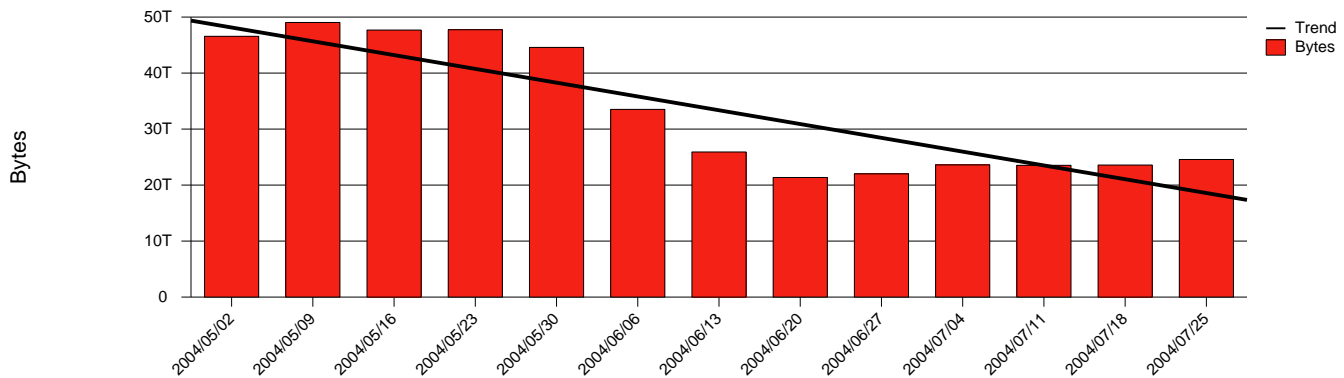

Linköping, LIU - Monthly Health Report

LAN/WAN

Report for 2004/07/31

Total Network Volume by Month

Total Network Volume by Week

Total Network Volume by Day

Situations to Watch

Rank	Element Name	Variable	Threshold Value	Monthly Average		Days to (from) Threshold
				Actual	Predicted	
1	liu2-SRP(In)	Volume (Bandwidth %)	80.000	5.241	10.129	Increasing
2	liu2-SRP(Out)	Volume (Bandwidth %)	80.000	7.406	13.153	Increasing
3	liu1-SRP(In)	Volume (Bandwidth %)	80.000	0.002	0.250	Increasing
4	liu1-SRP(Out)	Volume (Bandwidth %)	80.000	0.001	0.222	Increasing
5	liu2-SRP(In)	Errors (% Frames)	5.000	0.000	0.000	Decreasing