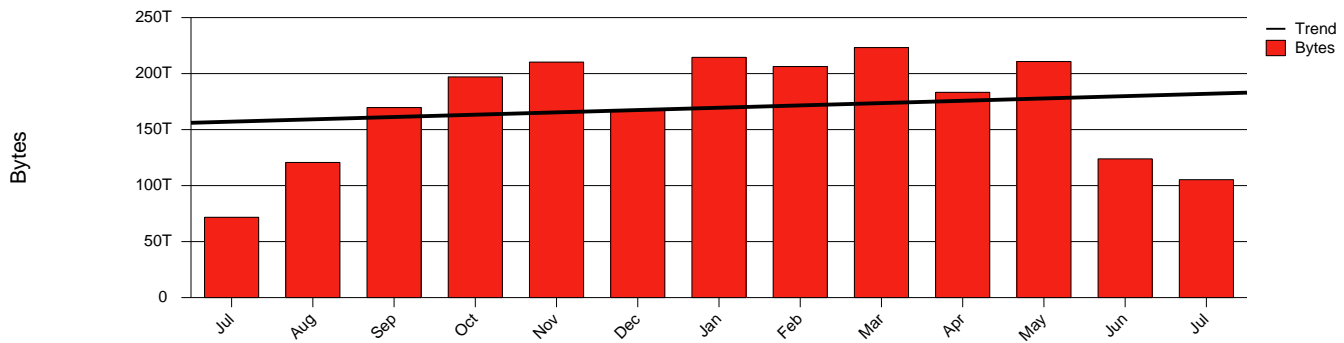

Linköping, LIU - Monthly Health Report

LAN/WAN

Report for 2004/07/31

Total Network Volume by Month

Total Network Volume by Week

Total Network Volume by Day

Situations to Watch

Rank	Element Name	Variable	Threshold Value	Monthly Average		Days to (from) Threshold
				Actual	Predicted	
1	liu2-SRP(In)	Volume (Bandwidth %)	80.000	5.241	10.129	Increasing
2	liu2-SRP(Out)	Volume (Bandwidth %)	80.000	7.406	13.153	Increasing
3	liu1-SRP(In)	Volume (Bandwidth %)	80.000	0.002	0.250	Increasing
4	liu1-SRP(Out)	Volume (Bandwidth %)	80.000	0.001	0.222	Increasing
5	liu2-SRP(In)	Errors (% Frames)	5.000	0.000	0.000	Decreasing